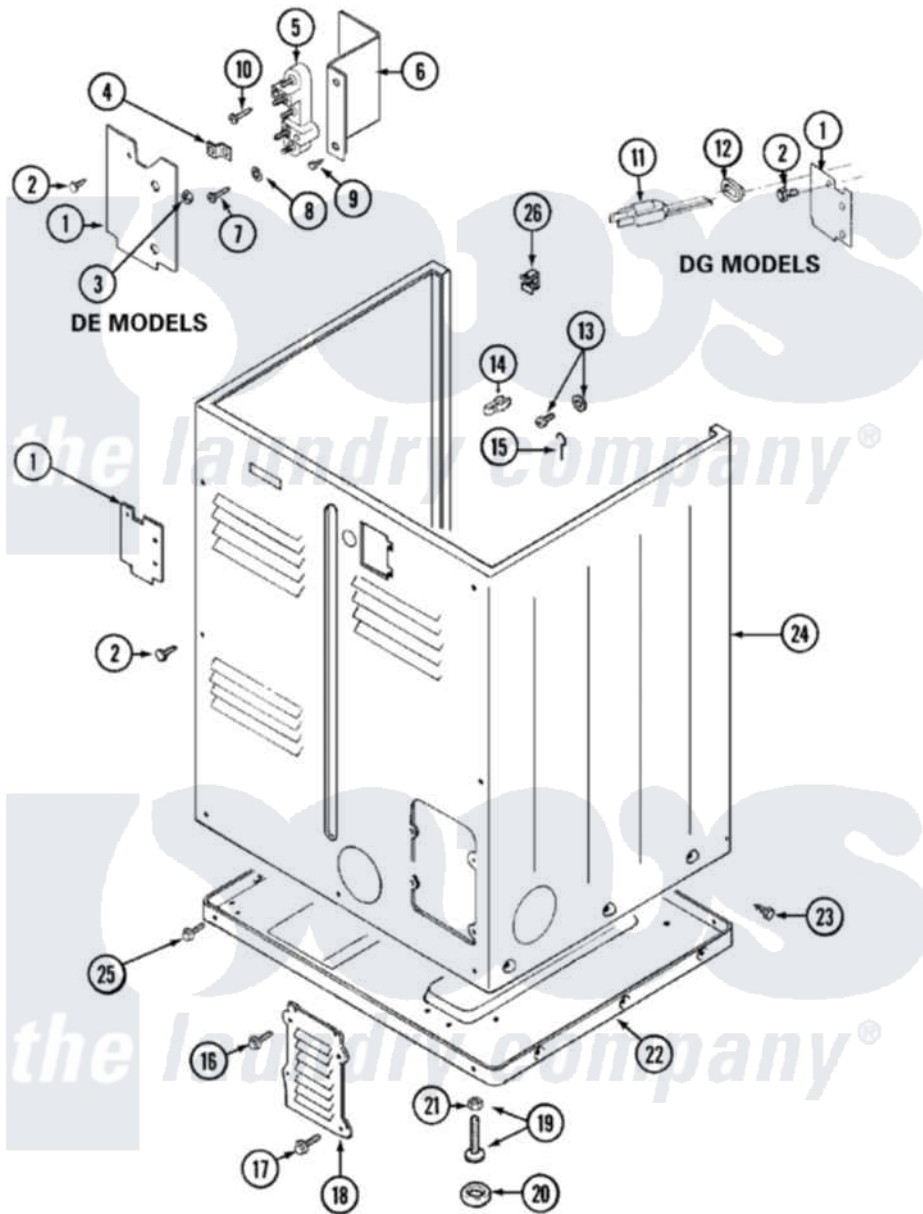

Maytag LDG5005AAE 02 - CABINET-REAR

Maytag [Residential Maytag LDG5005AAE Dryer Parts](#) Parts Diagram 02 - CABINET-REAR
 Click on the part number to view part

Item	Original Part Number	Replaced By	Status	Part Description
1	Y312905		Not Available	COVER, TERMINAL
2	Y313561			Screw---NA
11	33001246		Not Available	CORD, POWER
12	211881			Grommet, Cord Part Not Used-Gas Models Only
13	303846	22003781		Screw, Ground Strap
14	301548			Clamp, Ground Wire
15	204807			Ground Wire, Supp. Plte To Top Cover
16	Y313559			Screw
17	211294	90767		Screw, 8A X 3/8 HeX Washer Head Tapping
18	Y312951		Not Available	ACCESS COVER, BACK
19	Y305086			Adjustable Leg And Nut
20	Y314137			Foot, Rubber
21	Y052740	62739		Nut, Lock
22	Y303361		Not Available	BASE ASSY. (UPPER & LOWER)

23	213007		Xfor Cabinet See Cabinet, Back
24	33001159	33001327	Cabinet
25	Y313561		Screw----NA
"	Y310632	1163839	Screw
26	Y310376		Clip, Door Switch Harness