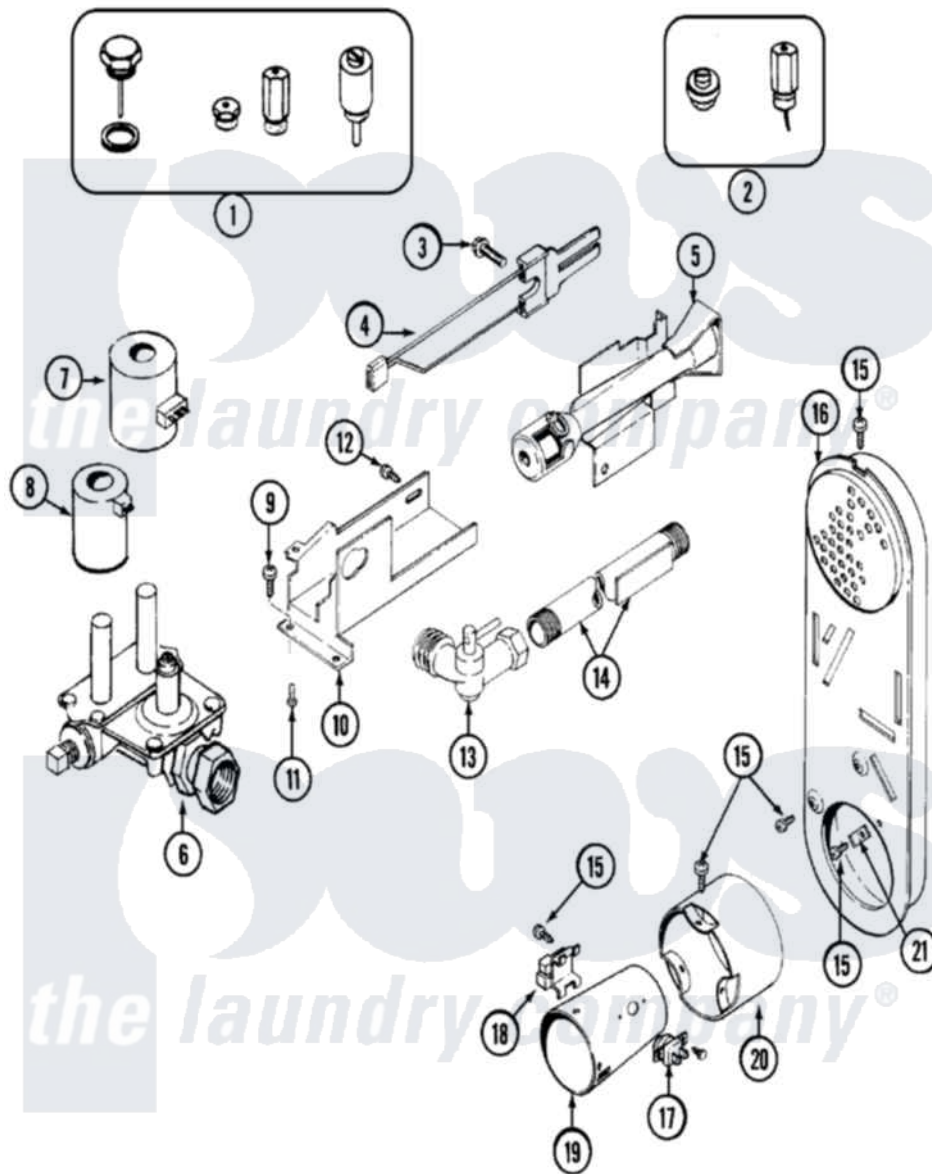

Maytag LDG5005AAE 05 - GAS VALVE

Maytag [Residential Maytag LDG5005AAE Dryer Parts](#) Parts Diagram 05 - GAS VALVE
 Click on the part number to view part

Item	Original Part Number	Replaced By	Status	Part Description
1	Y306195	MAL9000AXX		LP Gas Con
2	306204	33002924		Gas Conv K
3	304971			Screw Note: Screw, Igniter
4	304970	4391996		Ignitor
5	33001247	33002793		Burner Assembly
6	306176			Valve, Gas
7	306106			Coil, Holding And Booster--W
8	306105	694540		Coil, 60 Hz
9	Y313561			Screw---NA
10	314566			Gas Control Bracket
11	Y313559			Screw
12	314082	90767		Screw, 8A X 3/8 HeX Washer Head Tapping
"	314568	Y313559		Screw
13	Y303349			Angle Shut-Off, Gas Valve
14	Y303383	33001735		Pipe And Bracket Assembly Series 18 Not Needed Use

15	211294	90767	Vavle
			Screw, 8A X 3/8 HeX Washer Head Tapping
16	Y308504		Not Available
			INLET DUCT ASSEMBLY
17	303395		Thermostat, Hi-Limit
18	Y303377	338906	Radiant, Sensor
19	Y308548		Combustion Cone Assembly
20	Y303841		Cone, Extension
21	Y312890		Retainer, Heater Chamber