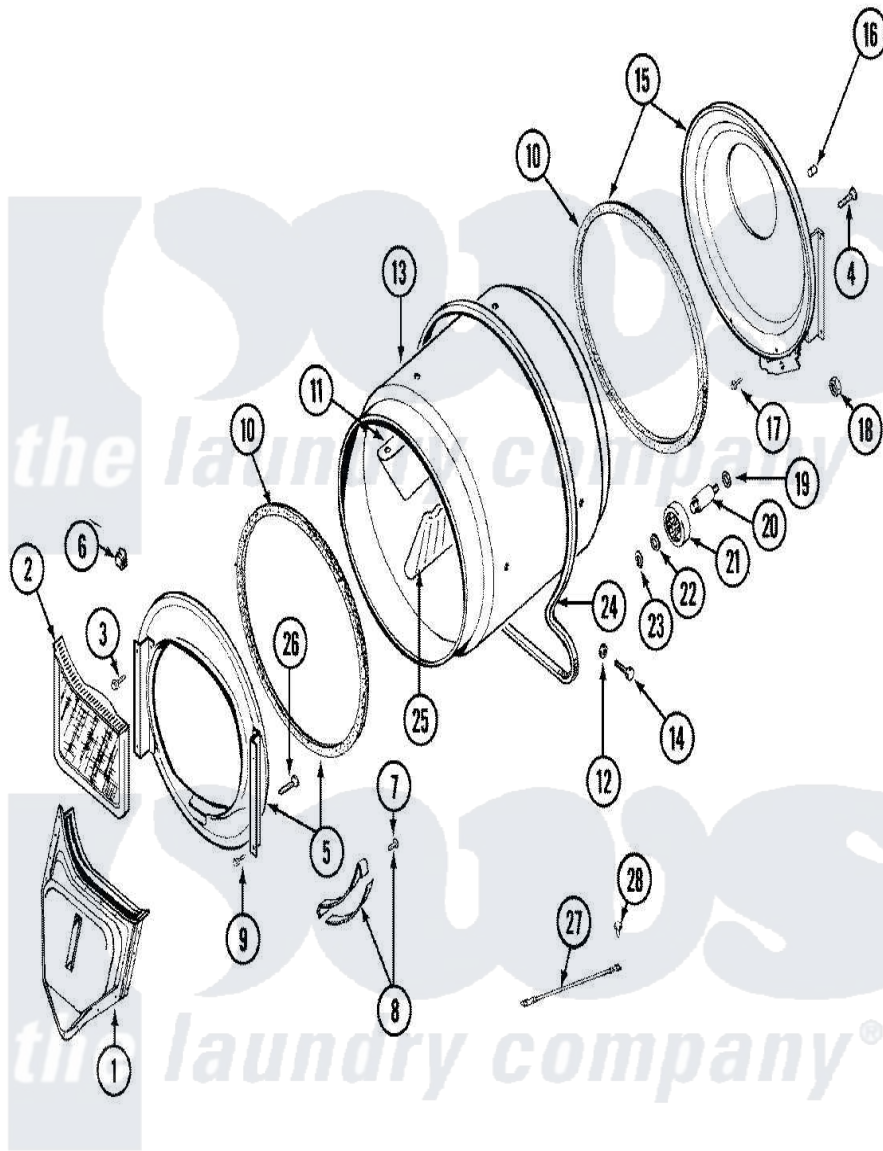

Maytag LDG5005AAE 07 - TUMBLER

Maytag [Residential Maytag LDG5005AAE Dryer Parts](#) Parts Diagram 07 - TUMBLER
 Click on the part number to view part

| Item | Original Part Number | Replaced By | Status | Part Description |
|------|--------------------------|--------------------------|---------------|--------------------------------|
| 1 | 33001016 | | | Outlet Duct Assembly |
| 2 | 33001171 | 33002970 | | Lint Filte |
| 3 | 313764 | | Not Available | SCREW |
| 4 | Y313561 | | | Screw----NA |
| 5 | 33001179 | | | Front, Tumbler |
| 6 | Y310376 | | | Clip, Door Switch Harness |
| 7 | 210720 | | | Rivet, Bearing To Tumbler Frmt |
| 8 | 306508 | | | Tumbler Bearing Kit ----W |
| 9 | Y310632 | 1163839 | | Screw |
| 10 | 314820 | | | Seal, Tumbler |
| 11 | 33001012 | | | Baffle |
| 12 | 314158 | | | Washer, Baffle To Tumbler |
| 13 | 33001108 | | Not Available | DRYER TUMBLER, W/O BAFFLES |
| 14 | Y310759 | | | Screw, Tumbler Baffles |
| 15 | 33001178 | | | Back, Tumbler |
| 16 | 313915 | 31-3915 | | Tech Sheet |

| | | | |
|----|--------------------------|---------------------------|-----------------------------------|
| 17 | Y310632 | 1163839 | Screw |
| 18 | 312538 | 33001443 | Nut, Hex |
| 19 | Y313347 | 312535 | Washer, Vault Mounting Brk. |
| 20 | Y312948 | 6-3129480 | Shaft- Tumbler |
| 21 | Y303373 | 12001541 | Drum Roller/Washer Assembly--W |
| 22 | 312535 | | Washer, Vault Mounting Brk. |
| 23 | 410233 | 9703438 | Ring-Retrn |
| 24 | Y312959 | | Poly "V" Belt For Tumbler |
| 25 | 33001004 | | Baffle, Tall |
| 26 | Y314110 | 33002917 | Screw, No.10-16 |
| 27 | 901220 | | Ground Wire |
| 28 | 910343 | 488234 | Screw 8-32 X 1/4 |