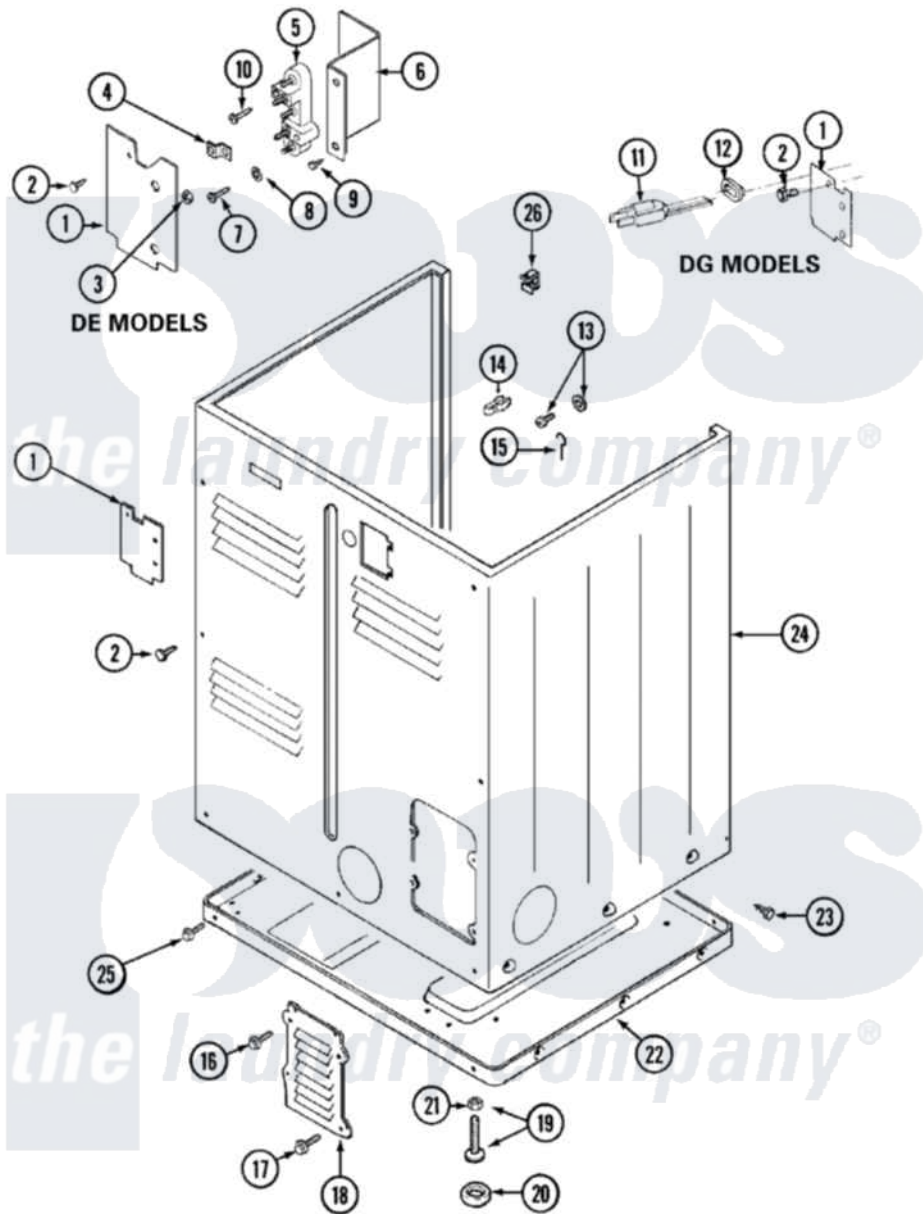

Maytag LDG5005ABE 02 - CABINET-REAR

Maytag [Residential Maytag LDG5005ABE Dryer Parts](#) Parts Diagram 02 - CABINET-REAR
 Click on the part number to view part

Item	Original Part Number	Replaced By	Status	Part Description
1	Y312905		Not Available	COVER, TERMINAL
2	Y313561			Screw---NA
11	33001246		Not Available	CORD, POWER
12	211881			Grommet, Cord Part Not Used-Gas Models Only
14	301548			Clamp, Ground Wire
15	204807			Ground Wire, Supp. Plte To Top Cover
16	Y313559			Screw
17	211294	90767		Screw, 8A X 3/8 HeX Washer Head Tapping
18	Y312951		Not Available	ACCESS COVER, BACK
19	Y305086			Adjustable Leg And Nut
20	Y314137			Foot, Rubber
21	Y052740	62739		Nut, Lock
22	Y303361		Not Available	BASE ASSY. (UPPER & LOWER)
23	213007			Xfor Cabinet See Cabinet,

23	Z13007		Back
24	33001159	33001327	Cabinet
25	Y313561		Screw---NA
"	Y310632	1163839	Screw
26	Y310376		Clip, Door Switch Harness