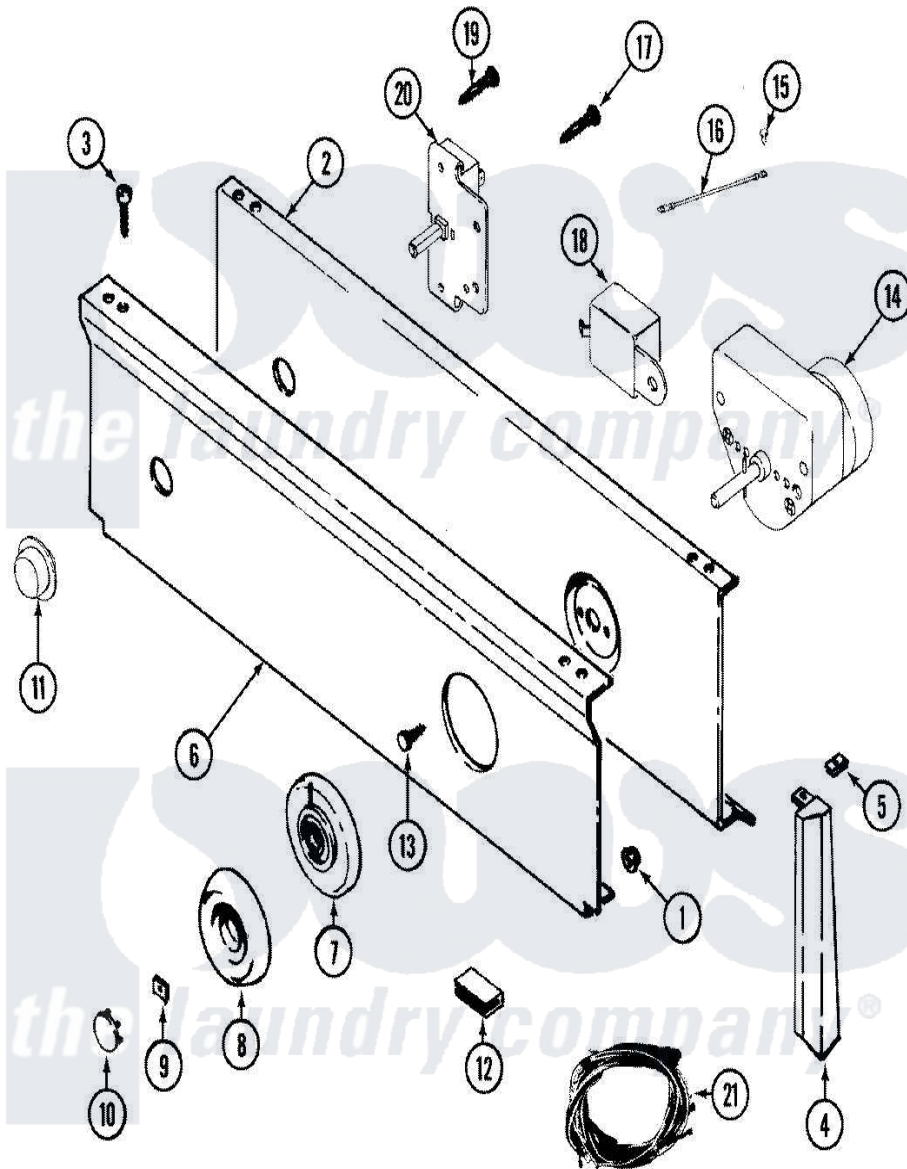

Maytag LDG5005ABE 03 - CONTROL PANEL

Maytag Residential Maytag LDG5005ABE Dryer Parts Parts Diagram 03 - CONTROL PANEL
 Click on the part number to view part

Item	Original Part Number	Replaced By	Status	Part Description
1	214872			Palnut, End Cap Note: Nut, Lamp Holder
2	33001237		Not Available	PLATE, SUPPORT
3	210932			Screw, No.8 X 9/16 Ctsk Note: Screw, Inlet Duct
4	22001564			Cap, End
"	22001565		Not Available	CAP, END (LT-WHT)
5	214894			Fastener, End Cap
6	33001497		Not Available	PANEL, CONTROL
7	33001183			Skirt, Timer Dial
8	33001255			Knob, Timer
9	312273			Nut, Control Knob
10	22001446			Cap, Knob
11	33001185	33001187		Button
12	214897			Pad, Control Panel
13	315317	488234		Screw 8-32 X 1/4
14	Y308218			Timer RPR

15	210186	3370225	Screw
16	204807		Ground Wire, Supp. Plte To Top Cover
17	315317	488234	Screw 8-32 X 1/4
18	Y308205	33001623	Buzzer, Non-Adjustable
19	315317	488234	Screw 8-32 X 1/4
20	33001232	Not Available	SWITCH, PUSH TO START
21	33001528		Harness, Wire
"	33001119		Harness, Wire
22	16000327	Not Available	GUIDE, QUICK REF. - MAYTAG
"	33001498	Not Available	MANUAL, USE & CARE
"	33001499	Not Available	MANUAL, USE & CARE (FRENCH)