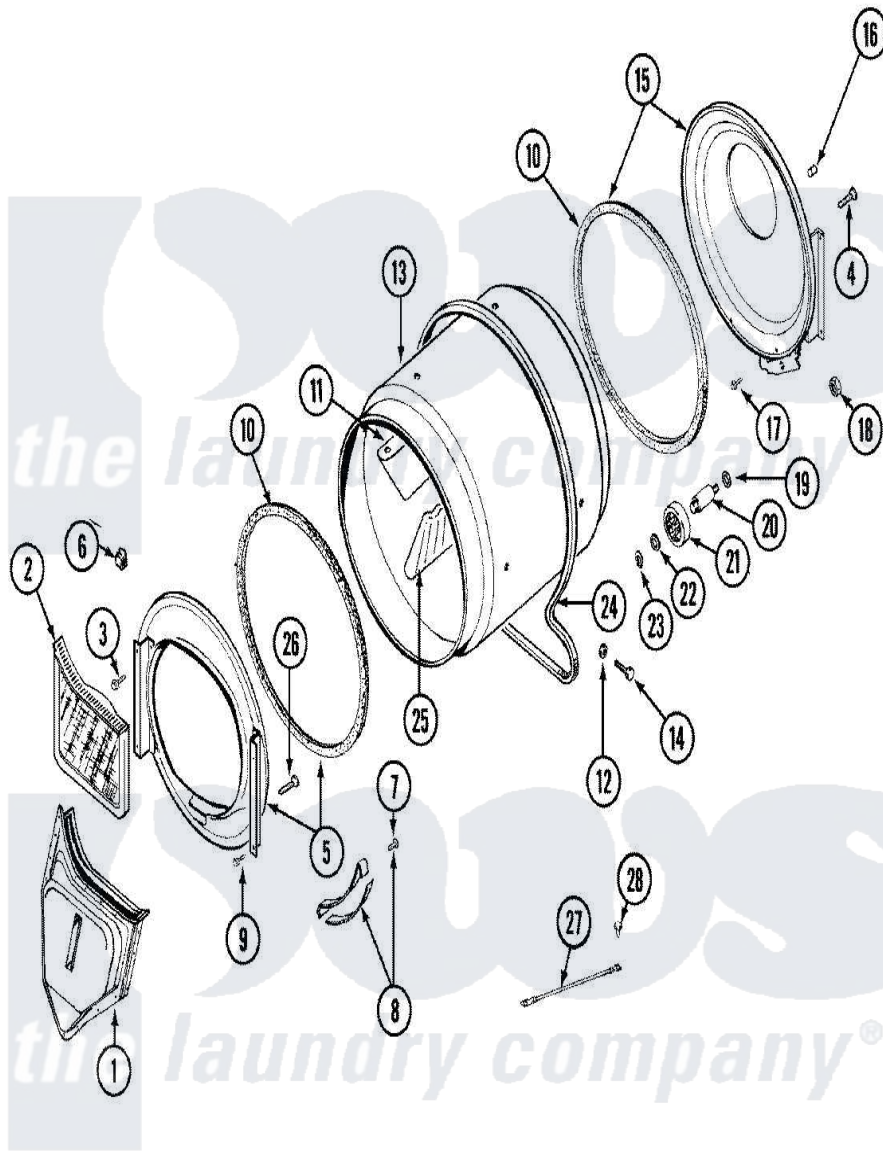

Maytag LDG5005ABE 07 - TUMBLER

Maytag [Residential Maytag LDG5005ABE Dryer Parts](#) Parts Diagram 07 - TUMBLER
 Click on the part number to view part

Item	Original Part Number	Replaced By	Status	Part Description
1	33001016			Outlet Duct Assembly
2	33001171	33002970		Lint Filte
3	313764		Not Available	SCREW
4	Y313561			Screw----NA
5	33001179			Front, Tumbler
6	Y310376			Clip, Door Switch Harness
7	210720			Rivet, Bearing To Tumbler Frmt
8	306508			Tumbler Bearing Kit ----W
9	Y310632	1163839		Screw
10	314820			Seal, Tumbler
11	33001012			Baffle
12	314158			Washer, Baffle To Tumbler
13	33001108		Not Available	DRYER TUMBLER, W/O BAFFLES
14	Y310759			Screw, Tumbler Baffles
15	33001178			Back, Tumbler
16	313915	31-3915		Tech Sheet

17	Y310632	1163839	Screw
18	312538	33001443	Nut, Hex
19	Y313347	312535	Washer, Vault Mounting Brk.
20	Y312948	6-3129480	Shaft- Tumbler
21	Y303373	12001541	Drum Roller/Washer Assembly--W
22	312535		Washer, Vault Mounting Brk.
23	410233	9703438	Ring-Retrn
24	Y312959		Poly "V" Belt For Tumbler
25	33001004		Baffle, Tall
26	Y314110	33002917	Screw, No.10-16