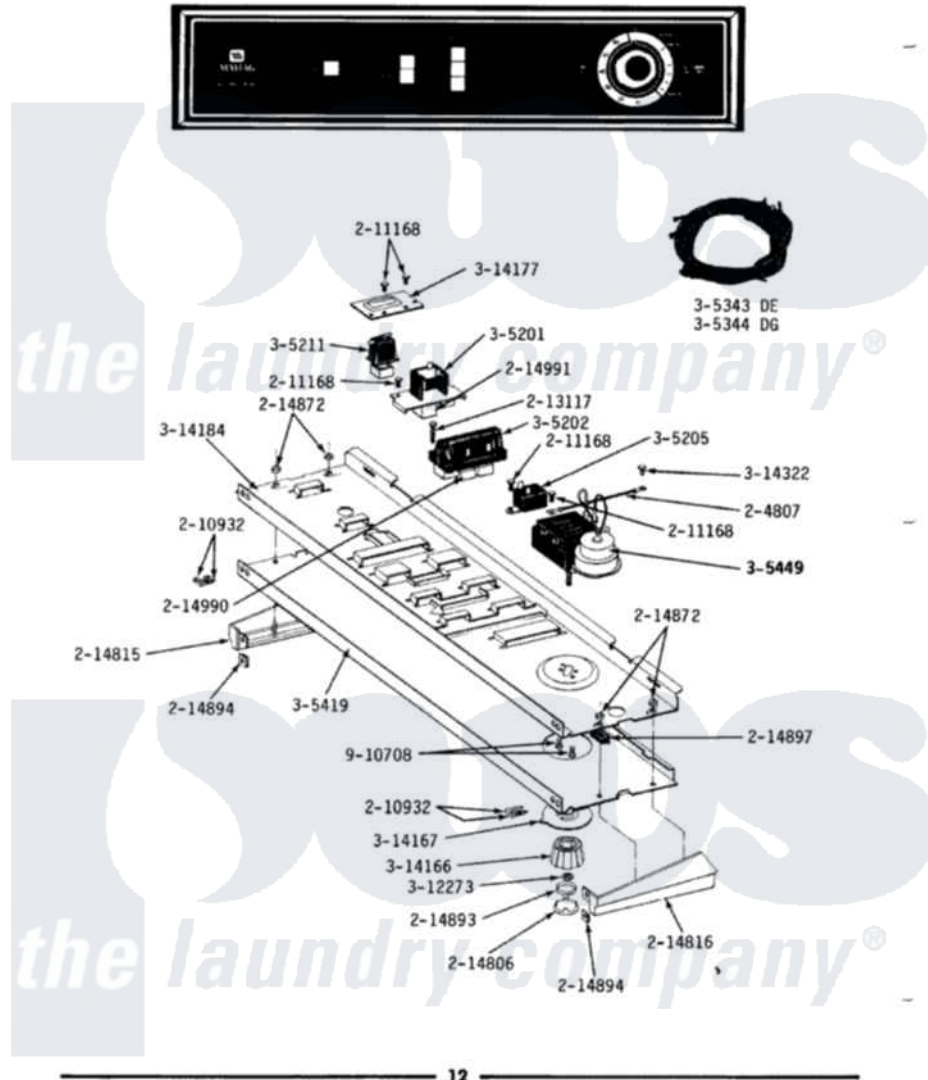

# Maytag LDG510 01 - CONTROL PANEL

MODEL DE-DG510

CONTROL PANEL

12

Maytag [Residential Maytag LDG510 Dryer Parts](#) Parts Diagram 01 - CONTROL PANEL

[Click on the part number to view part](#)

Item	Original Part Number	Replaced By	Status	Part Description
1	<a href="#">204807</a>			Ground Wire, Supp. Plte To Top Cover
2	<a href="#">210932</a>			Screw, No.8 X 9/16 Ctsk Note: Screw, Inlet Duct
3	211168	<a href="#">W10139210</a>		Screw, 8-18 X 5/16
4	213117	<a href="#">67006908</a>		Screw, Ice Rack
5	214806		Not Available	CAP FOR TIMER KNOB
6	<a href="#">214815</a>			End Cap F/Control Panel-LH
7	<a href="#">214816</a>			End Cap F/Control Panel-RH
8	<a href="#">214872</a>			Palnut, End Cap Note: Nut, Lamp Holder
9	214893		Not Available	DETENT RING F/TIMER KNOB CA
10	<a href="#">214894</a>			Fastener, End Cap
11	<a href="#">214897</a>			Pad, Control Panel
12	<a href="#">214990</a>			Button For Switch
13	<a href="#">214991</a>			Button For Switch
14	<a href="#">305201</a>			Auto Dry Or Chime Switch

15	305202	Not Available	TEMPERATURE SELECTOR SWITCH
16	305205	<a href="#">694419</a>	Mini-Buzzer
17	<a href="#">305211</a>		Push To Start Switch
18	<a href="#">305449</a>		Timer
19	305343	Not Available	MAIN WIRE HARNESS
20	305344	Not Available	MAIN WIRE HARNESS
21	305419	Not Available	CONTROL PANEL
22	<a href="#">312273</a>		Nut, Control Knob
23	<a href="#">Y314166</a>		Knob For Timer
24	314167	Not Available	TIMER DIAL INDICATOR
25	314177	Not Available	BRACKET FOR START SWITCH
26	<a href="#">314184</a>		Back Up Plate
27	Y314322	<a href="#">211251</a>	Screw, Transformer
28	910708	<a href="#">488234</a>	Screw 8-32 X 1/4