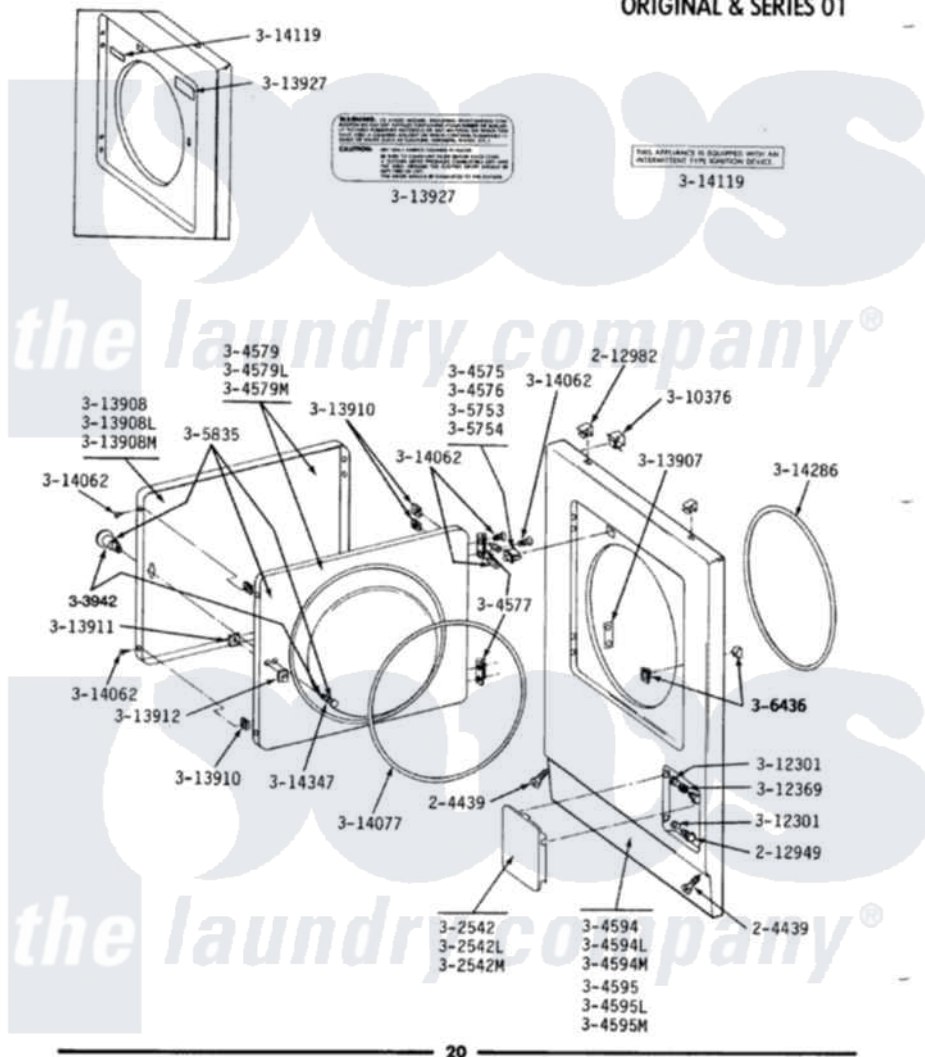

Maytag LDG510 02 - FRONT PANEL & DOOR ASSEMBLY

MODELS DE-DG110-210-410-510-610-710-810

**FRONT PANEL & DOOR ASSEMBLY
ORIGINAL & SERIES 01**

Maytag Residential Maytag LDG510 Dryer Parts Parts Diagram 02 - FRONT PANEL & DOOR ASSEMBLY
Click on the part number to view part

Item	Original Part Number	Replaced By	Status	Part Description
1	204439			Screw And Fstner Assembly
2	212949	22001866		Screw, Relay
3	212982	22001650		Fastener, Spring
5	302542L		Not Available	PART NOT USED. (DG ONLY)
7	Y304575	W10169313		Switch-Dor
8	Y304576	W10169313		Switch-Dor
9	Y304577	33001230		Hinge, Door
10	306436			Door Latch Kit-W
12	304579L		Not Available	DOOR-ALMOND
15	304594L		Not Available	FRONT PANEL-ALMOND
20	Y305753	W10169313		Switch-Dor
21	Y305754	W10169313		Switch-Dor
22	305835		Not Available	INNER DOOR WITH KNOB & SCRE
23	303942		Not Available	KNOB AND SCREW
24	Y310376			Clip, Door Switch Harness

25	312301	Not Available	BUSHING FOR ACCESS STUD
26	312369		Sleeve, Access Panel Stud Part Not Used
27	Y313907		Fastener, Twin
29	313908L	Not Available	DOOR PANEL-ALMOND
31	Y313910		Clip, Door Liner To Outer Panel
32	Y313911		Door Strike Retainer
33	Y313912	306436	Door Latch Kit-W
34	Y313927		INSTRUCTION LABEL
35	Y314062		Screw, Door Hinge And Panel
36	314077		Door Seal
37	314119	Not Available	GAS IGNITION LABEL
38	314286		Seal For Front Panel
39	314347	400021-1	Screw