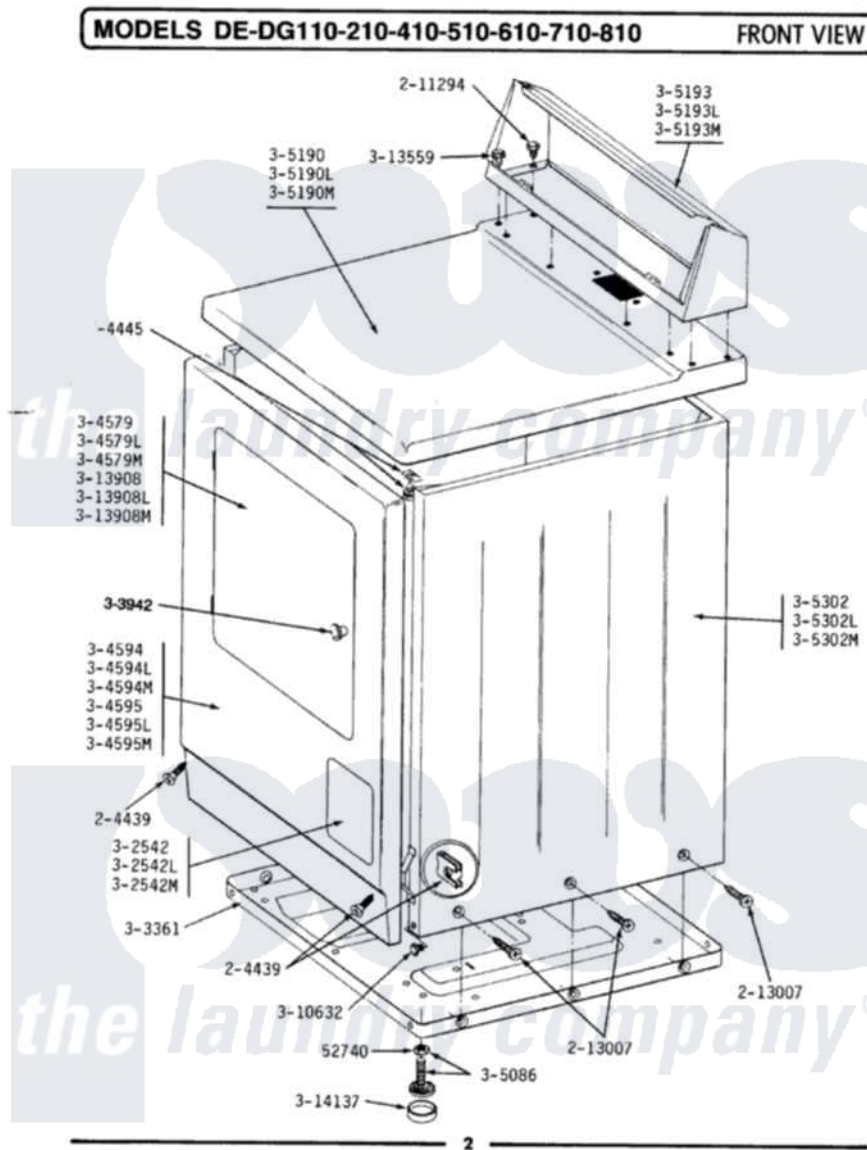

# Maytag LDG510 03 - FRONT VIEW

Maytag Residential Maytag LDG510 Dryer Parts Parts Diagram 03 - FRONT VIEW  
 Click on the part number to view part

Item	Original Part Number	Replaced By	Status	Part Description
1	Y052740	<a href="#">62739</a>		Nut, Lock
2	<a href="#">204439</a>			Screw And Fstner Assembly
3	<a href="#">204445</a>			Screw And Fastener Assembly
4	211294	<a href="#">90767</a>		Screw, 8A X 3/8 HeX Washer Head Tapping
5	<a href="#">213007</a>			Xfor Cabinet See Cabinet, Back
7	302542L		Not Available	PART NOT USED. (DG ONLY)
9	Y303361		Not Available	BASE ASSY. (UPPER & LOWER)
11	304579L		Not Available	DOOR-ALMOND
14	304594L		Not Available	FRONT PANEL-ALMOND
16	304595	<a href="#">3369903</a>		Dishrack
17	304595L		Not Available	FRONT PANEL-ALMOND
18	304595M		Not Available	FRONT PANEL-HARVEST WHEAT
19	<a href="#">Y305086</a>			Adjustable Leg And Nut
21	305190L	<a href="#">307104L</a>		Top Cover Assembly

24	<a href="#">305193L</a>		Console
27	305302L	Not Available	CABINET-ALMOND
29	303942	Not Available	KNOB AND SCREW
30	Y310632	<a href="#">1163839</a>	Screw
31	<a href="#">Y313559</a>		Screw
33	313908L	Not Available	DOOR PANEL-ALMOND
35	<a href="#">Y314137</a>		Foot, Rubber