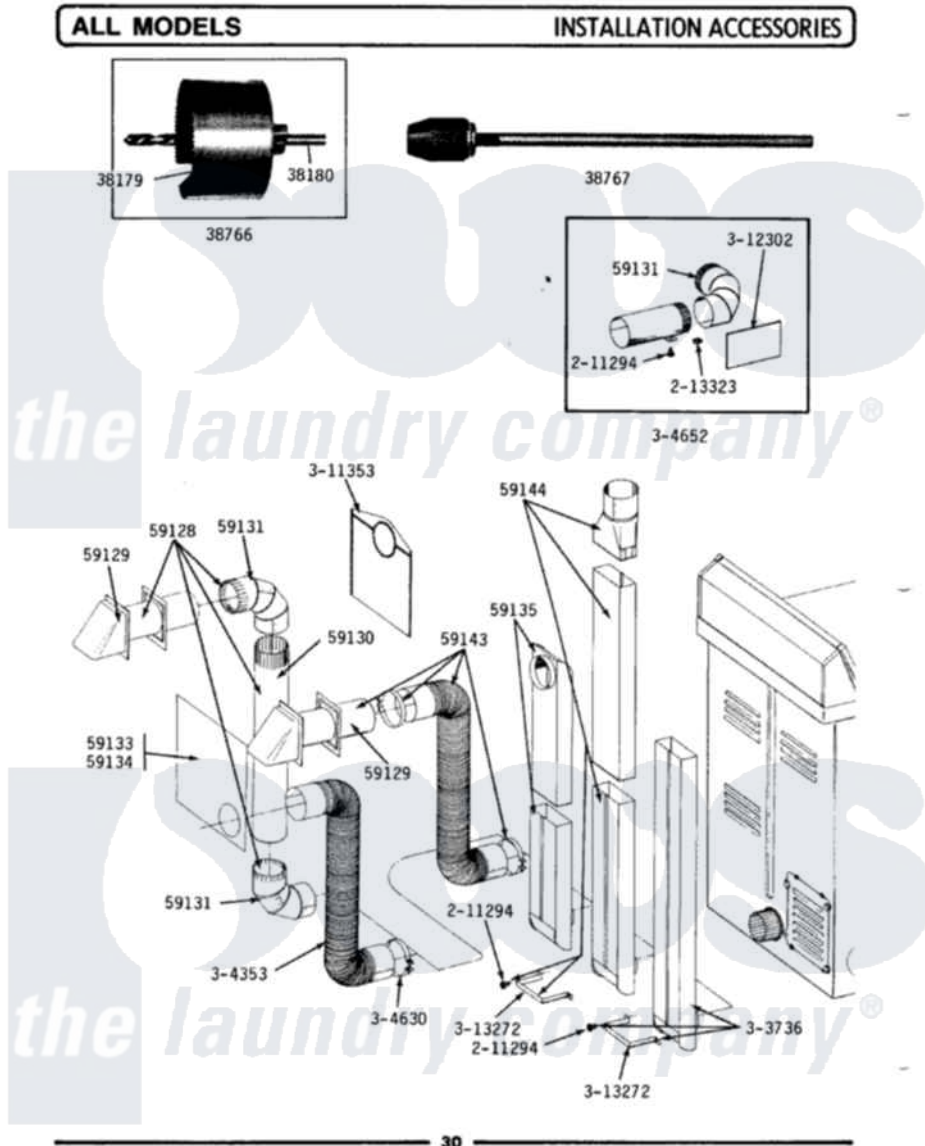

Maytag LDG510 05 - INSTALLATION ACCESSORIES

Maytag [Residential Maytag LDG510 Dryer Parts](#) Parts Diagram 05 - INSTALLATION ACCESSORIES
 Click on the part number to view part

Item	Original Part Number	Replaced By	Status	Part Description
1	038179		Not Available	BLADE, SAW
2	038180		Not Available	REPLACEMENT DRILL
3	038766		Not Available	HOLE SAW W/DRILL BIT
4	038767			Extension Chuck, Drill
5	Y059128			Standard 4" Vent Kit
6	Y059129	4396007RW		Vent Hood
7	Y059130			Pipe, Venting
8	Y059131			Elbow, Venting
9	059133		Not Available	ALUMINUM WINDOW 4X12X18
10	Y059134			PLATE, ALUM. WINDOW (15"X20")
11	Y059135			Vent Duct Assembly
12	Y059143			Flexible Vent Kit
13	059144		Not Available	RECTANGULAR VENT KIT
14	211294	90767		Screw, 8A X 3/8 Hex Washer Head Tapping

15	213323		Fastener, Exhaust Duct Kit
16	303736	Not Available	EXHAUST DEFLECTOR KIT
17	Y304353	4396010RP	6ft Scvent
18	Y304630		Clamp, Flexible Duct
19	Y304652		Exhaust Duct Kit
20	311353	Not Available	BAG, LINT (DACRON)
21	312302		Insulation, Exhaust Duct Kit
22	313272		Bracket, Exhaust Deflector