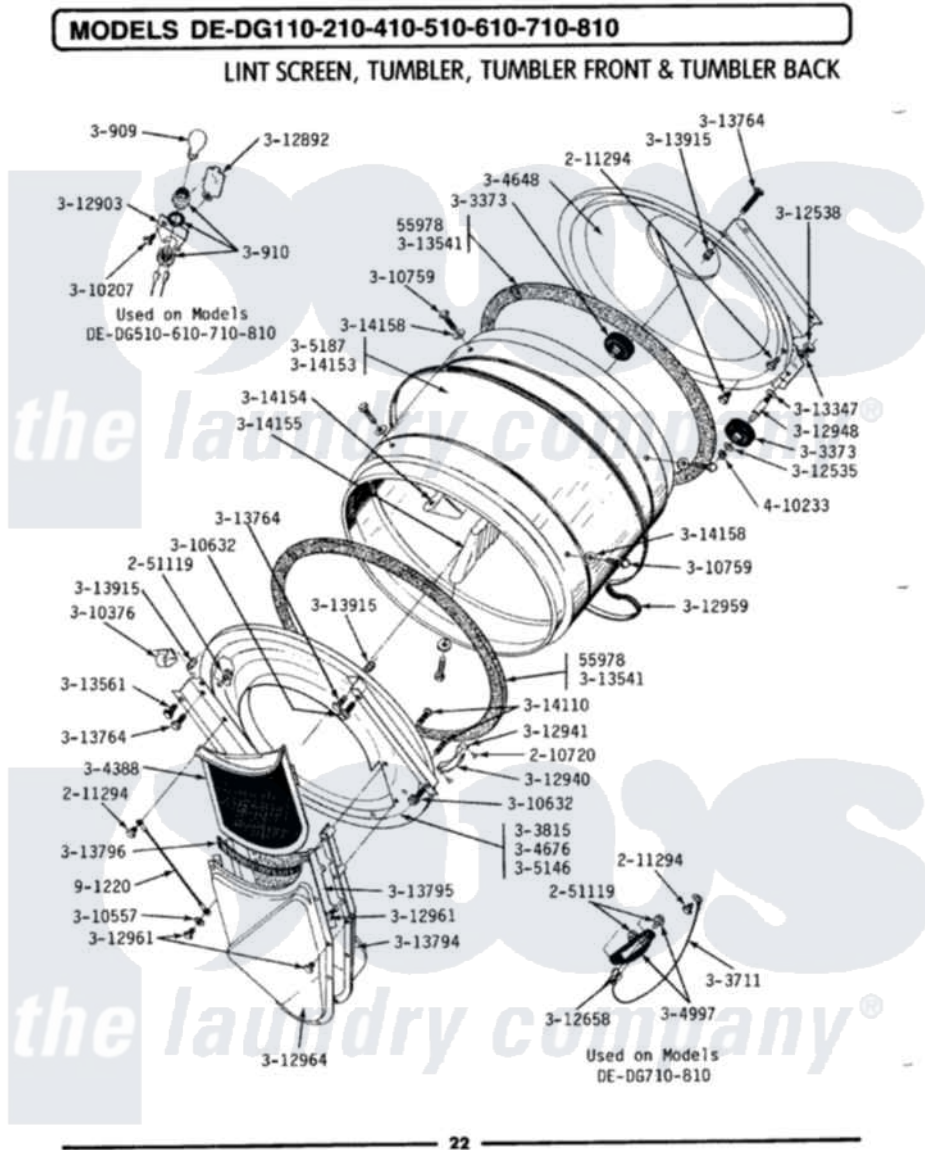

Maytag LDG510 06 - LINT SCREEN, TUMBLER (FRONT & BACK)

Maytag Residential Maytag LDG510 Dryer Parts Parts Diagram 06 - LINT SCREEN, TUMBLER (FRONT & BACK)
 Click on the part number to view part

Item	Original Part Number	Replaced By	Status	Part Description
1	Y055978			Rubber Adhesive, 2 Oz Tube
2	210720			Rivet, Bearing To Tumbler Frnt
3	211294	90767		Screw, 8A X 3/8 HeX Washer Head Tapping
4	Y251119	3177991		Screw
5	300909	8009		Bulb-Light
6	300910		Not Available	RECEPTACLE
7	Y303373	12001541		Drum Roller/Washer Assembly--W
8	Y303711			Sensor Ground Wire
9	Y303815	33001231		Front- Tumbler
10	Y304388	33001003		Screen, Lint
11	Y304648	33001106		Back, Tumbler
12	Y304676		Not Available	TUMBLER FRONT ASSEMBLY
13	304997			Sensor Assembly With Screws
14	Y305146	306708		Tumbler Front Assembly

15	305187		Not Available	TUMBLER W/BAFFLES
16	310207			Screw, No.6 X 1/4 Inch
17	Y310376			Clip, Door Switch Harness
18	310557			Washer
19	Y310632	1163839		Screw
20	Y310759			Screw, Tumbler Baffles
21	312535			Washer, Vault Mounting Brk.
22	312538	33001443		Nut, Hex
23	Y312658			Receptacle, Sensor Ground Wire
24	Y312892	33312892		Lens
25	312903		Not Available	LAMP BRACKET
26	312940	306508		Tumbler Bearing Kit ----W
27	312941	306508		Tumbler Bearing Kit ----W
28	Y312948	6-3129480		Shaft- Tumbler
29	Y312959			Poly "V" Belt For Tumbler
30	Y312961	W10116751		Screw
31	Y312964		Not Available	OUTLET DUCT - OUTER HALF
32	Y313347	312535		Washer, Vault Mounting Brk.
33	Y313541	33313541		Seal- Tumbler
34	Y313561			Screw----NA
35	313764		Not Available	SCREW
36	Y313794		Not Available	OUTLET GRID AND DUCT --- S
37	Y313795			Guide For Lint Screen
38	Y313796			Lint Seal
39	313915	31-3915		Tech Sheet
40	Y314110	33002917		Screw, No.10-16
41	Y314153		Not Available	TUMBLER No.
42	314154		Not Available	TUMBLER BAFFLE - SHORT
43	314155	33001004		Baffle, Tall
44	314158			Washer, Baffle To Tumbler
45	410233	9703438		Ring-Retrn
46	901220			Ground Wire