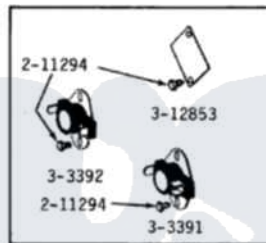

# Maytag LDG510 07 - MOTOR, BLOWER, BASE FRAME & THERMOSTATS

MODELS DE-DG110-210-410-510-610-710-810

MOTOR, BLOWER, BASE FRAME & THERMOSTATS

MODEL DE-DG110  
THERMOSTAT

MODEL DE-DG210  
THERMOSTATS

Maytag Residential Maytag LDG510 Dryer Parts Diagram 07 - MOTOR, BLOWER, BASE FRAME & THERMOSTATS

Click on the part number to view part

Item	Original Part Number	Replaced By	Status	Part Description
1	<a href="#">Y014874</a>			Screw, Idler Arm And Sleeve
2	<a href="#">Y015825</a>			Clip, Motor To Motor Support
3	Y052740	<a href="#">62739</a>		Nut, Lock
4	<a href="#">Y053241</a>			Set Screw, Motor Pulley
5	211294	<a href="#">90767</a>		Screw, 8A X 3/8 HeX Washer Head Tapping
6	Y303358	<a href="#">W10410999</a>		Motor-Drve
7	Y303361		Not Available	BASE ASSY. (UPPER & LOWER)
8	Y303363	<a href="#">6-3033630</a>		Idler Arm
9	Y303391	<a href="#">33303391</a>		Thermostat, Cycling
10	<a href="#">303392</a>			Thermostat, Cycling
11	<a href="#">Y303394</a>			Cool-Down Thermostat
12	Y303442			EXHAUST DUCT ASSEMBLY
13	Y303705	<a href="#">6-3037050</a>		Pulley- ID
14	<a href="#">Y303836</a>			Blower Wheel Assembly And Clamp