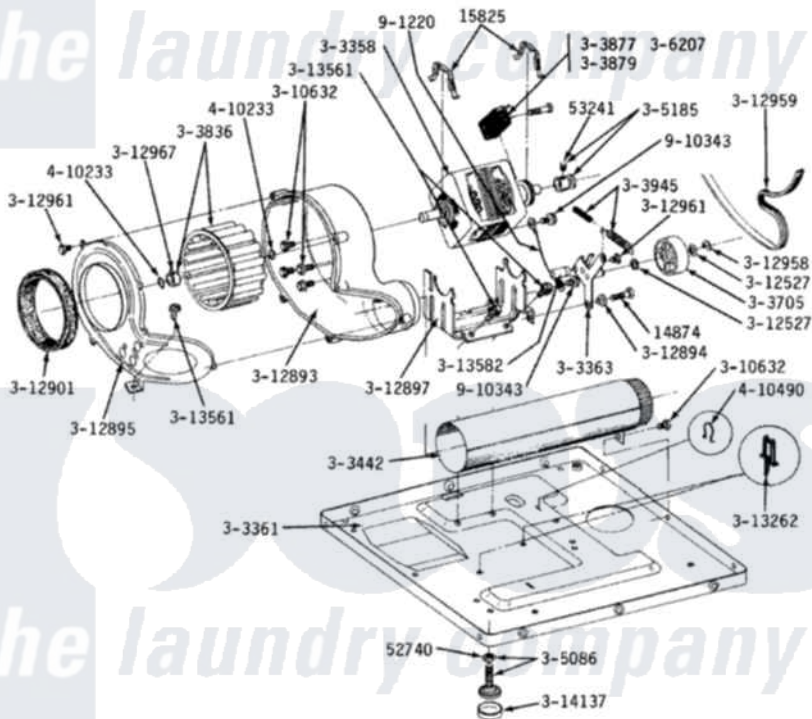

# Maytag LDG510 07 - MOTOR, BLOWER, BASE FRAME & THERMOSTATS

MODELS DE-DG110-210-410-510-610-710-810

MOTOR, BLOWER, BASE FRAME & THERMOSTATS

MODEL DE-DG110  
THERMOSTAT

MODEL DE-DG210  
THERMOSTATS

Maytag Residential Maytag LDG510 Dryer Parts Diagram 07 - MOTOR, BLOWER, BASE FRAME & THERMOSTATS

Click on the part number to view part

Item	Original Part Number	Replaced By	Status	Part Description
1	<a href="#">Y014874</a>			Screw, Idler Arm And Sleeve
2	<a href="#">Y015825</a>			Clip, Motor To Motor Support
3	Y052740	<a href="#">62739</a>		Nut, Lock
4	<a href="#">Y053241</a>			Set Screw, Motor Pulley
5	211294	<a href="#">90767</a>		Screw, 8A X 3/8 HeX Washer Head Tapping
6	Y303358	<a href="#">W10410999</a>		Motor-Drve
7	Y303361		Not Available	BASE ASSY. (UPPER & LOWER)
8	Y303363	<a href="#">6-3033630</a>		Idler Arm
9	Y303391	<a href="#">33303391</a>		Thermostat, Cycling
10	<a href="#">303392</a>			Thermostat, Cycling
11	<a href="#">Y303394</a>			Cool-Down Thermostat
12	Y303442			EXHAUST DUCT ASSEMBLY
13	Y303705	<a href="#">6-3037050</a>		Pulley- ID
14	<a href="#">Y303836</a>			Blower Wheel Assembly And Clamp