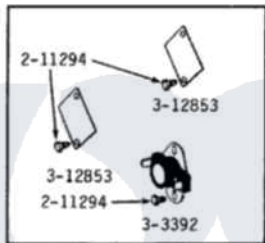

# Maytag LDG510 07 - MOTOR, BLOWER, BASE FRAME & THERMOSTATS

MODELS DE-DG110-210-410-510-610-710-810

MOTOR, BLOWER, BASE FRAME & THERMOSTATS

MODEL DE-DG110  
THERMOSTAT

MODEL DE-DG210  
THERMOSTATS

Maytag Residential Maytag LDG510 Dryer Parts Diagram 07 - MOTOR, BLOWER, BASE FRAME & THERMOSTATS

Click on the part number to view part

Item	Original Part Number	Replaced By	Status	Part Description
1	<a href="#">Y014874</a>			Screw, Idler Arm And Sleeve
2	<a href="#">Y015825</a>			Clip, Motor To Motor Support
3	Y052740	<a href="#">62739</a>		Nut, Lock
4	<a href="#">Y053241</a>			Set Screw, Motor Pulley
5	211294	<a href="#">90767</a>		Screw, 8A X 3/8 HeX Washer Head Tapping
6	Y303358	<a href="#">W10410999</a>		Motor-Drve
7	Y303361		Not Available	BASE ASSY. (UPPER & LOWER)
8	Y303363	<a href="#">6-3033630</a>		Idler Arm
9	Y303391	<a href="#">33303391</a>		Thermostat, Cycling
10	<a href="#">303392</a>			Thermostat, Cycling
11	<a href="#">Y303394</a>			Cool-Down Thermostat
12	Y303442			EXHAUST DUCT ASSEMBLY
13	Y303705	<a href="#">6-3037050</a>		Pulley- ID
14	<a href="#">Y303836</a>			Blower Wheel Assembly And Clamp