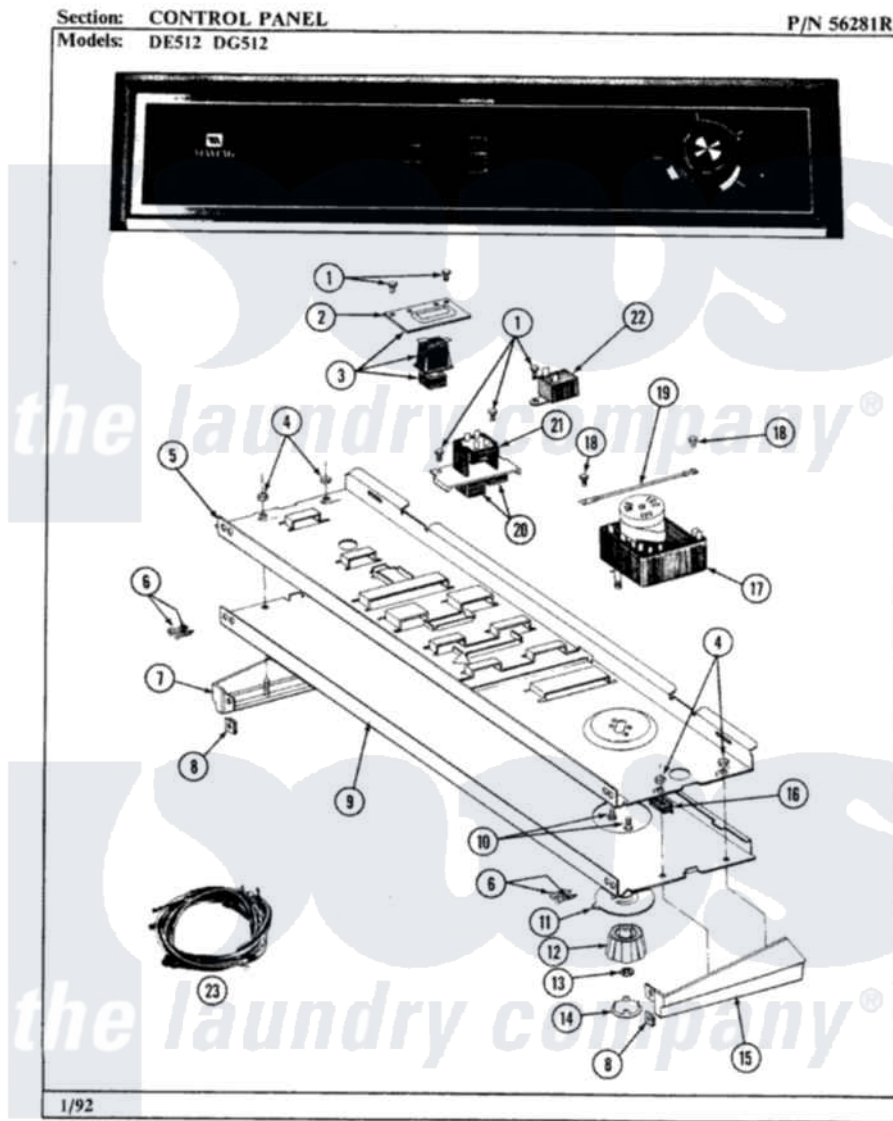

# Maytag LDG512 01 - CONTROL PANEL

Maytag [Residential Maytag LDG512 Dryer Parts](#) Parts Diagram 01 - CONTROL PANEL  
Click on the part number to view part

Item	Original Part Number	Replaced By	Status	Part Description
1	211168	<a href="#">W10139210</a>		Screw, 8-18 X 5/16
2	314177		Not Available	BRACKET FOR START SWITCH
3	<a href="#">306533</a>			Switch, Push/To/Start W/Bkt
4	<a href="#">214872</a>			Palnut, End Cap Note: Nut, Lamp Holder
5	<a href="#">314184</a>			Back Up Plate
6	<a href="#">210932</a>			Screw, No.8 X 9/16 Ctsk Note: Screw, Inlet Duct
7	<a href="#">214815</a>			End Cap F/Control Panel-LH
8	<a href="#">214894</a>			Fastener, End Cap
9	306384		Not Available	CONTROL PANEL
"	305884		Not Available	CONTROL PANEL
10	910708	<a href="#">488234</a>		Screw 8-32 X 1/4
11	314422	<a href="#">33001500</a>		Dial, Timer Indicator
12	<a href="#">314421</a>			Knob For Timer
13	<a href="#">312273</a>			Nut, Control Knob

14	215164		Not Available	CAP FOR KNOB
15	<a href="#">214816</a>			End Cap F/Control Panel-RH
16	<a href="#">214897</a>			Pad, Control Panel
17	<a href="#">306040</a>			Timer
18	211294	<a href="#">90767</a>		Screw, 8A X 3/8 HeX Washer Head Tapping
19	<a href="#">204807</a>			Ground Wire, Supp. Plte To Top Cover
20	<a href="#">215210</a>			Button For Switch
21	<a href="#">305963</a>			Temperature Switch
22	305205	<a href="#">694419</a>		Mini-Buzzer
23	305968		Not Available	WIRE HARNESS
"	306180		Not Available	MAIN WIRE HARNESS
"	306806		Not Available	WIRE HARNESS