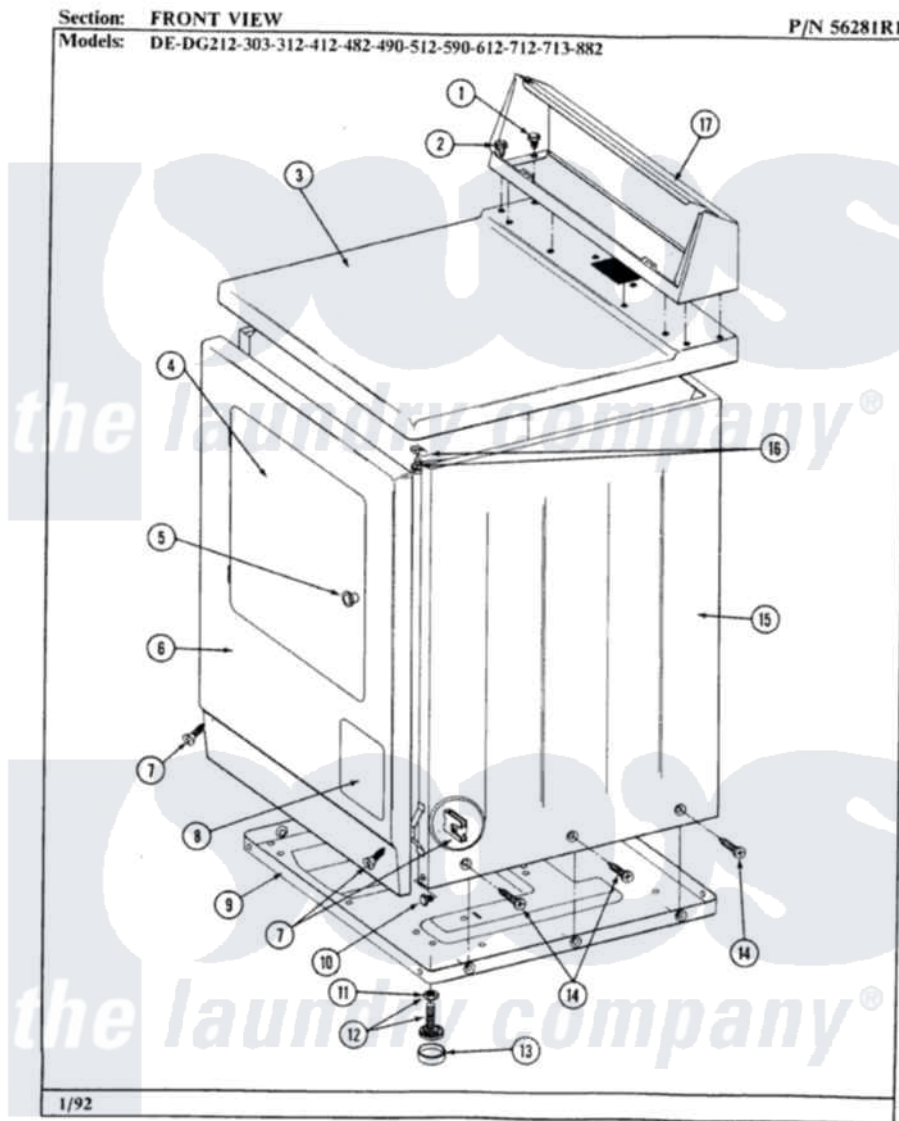

Maytag LDG512 03 - FRONT VIEW

26

Maytag Residential Maytag LDG512 Dryer Parts Parts Diagram 03 - FRONT VIEW
 Click on the part number to view part

Item	Original Part Number	Replaced By	Status	Part Description
1	211194		Not Available	LOCK WASHER
2	Y313559			Screw
3	307104L			Top Cover Assembly
4	306668L		Not Available	DOOR, ALMOND
5	303942		Not Available	KNOB AND SCREW
6	304594L		Not Available	FRONT PANEL-ALMOND
7	204439			Screw And Fstner Assembly
8	302542L		Not Available	PART NOT USED. (DG ONLY)
9	Y303361		Not Available	BASE ASSY. (UPPER & LOWER)
10	Y310632	1163839		Screw
11	Y052740	62739		Nut, Lock
12	Y305086			Adjustable Leg And Nut
13	Y314137			Foot, Rubber
14	213007			Xfor Cabinet See Cabinet, Back
15	305302L		Not Available	CABINET-ALMOND