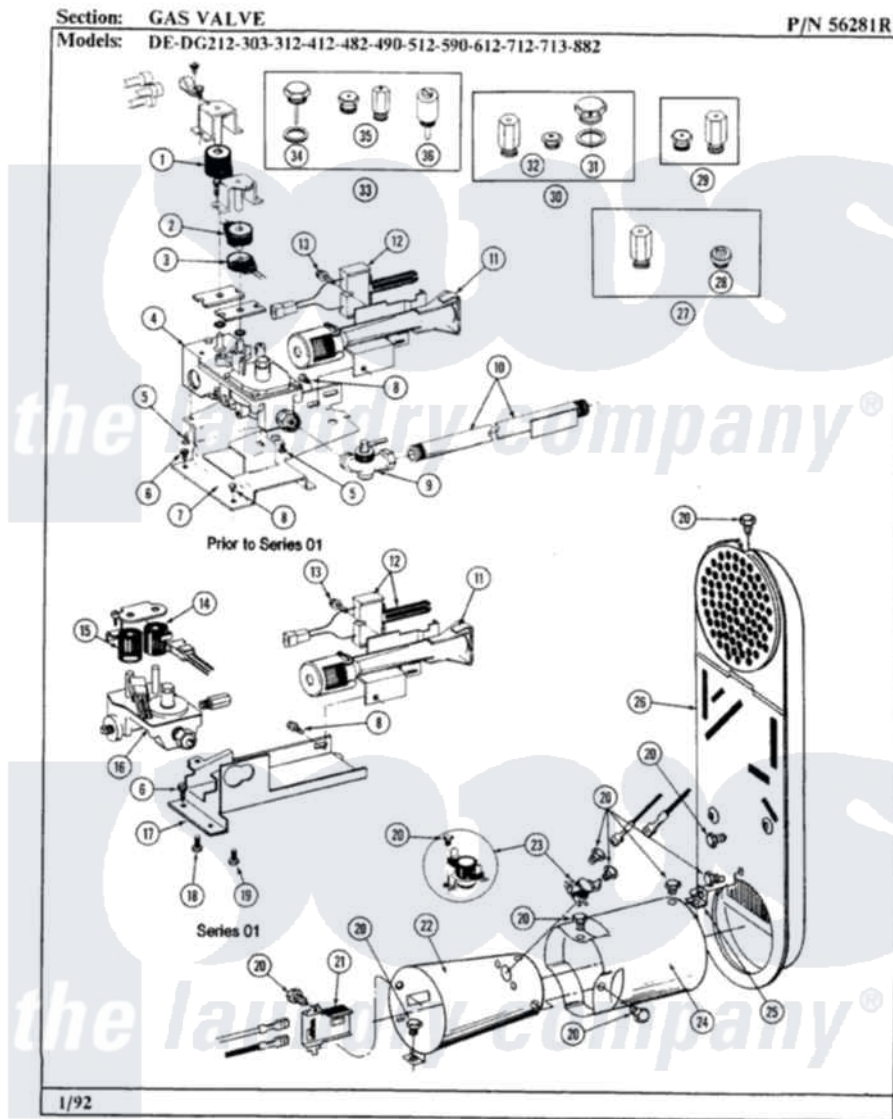

Maytag LDG512 04 - GAS VALVE

38

Maytag Residential Maytag LDG512 Dryer Parts Parts Diagram 04 - GAS VALVE

Click on the part number to view part

Item	Original Part Number	Replaced By	Status	Part Description
1	305603			Secondary Coil
2	305604			Holding Coil
3	305605			Booster Coil
4	W10116794			Gas Valve
5	211410			Screw, HeX Head No.8 X 3/8 Inch
6	Y313561			Screw---NA
7	312929			Gas Valve Bracket
8	Y310632	1163839		Screw
9	Y303349			Angle Shut-Off, Gas Valve
10	Y303383	33001735		Pipe And Bracket Assembly Series 18 Not Needed Use Vavle
11	304974	33002793		Burner Assembly
12	304970	4391996		Ignitor
13	304971			Screw Note: Screw, Igniter
14	306105	694540		Coil, 60 Hz

15	306106		Coil, Holding And Booster--W
16	306176		Valve, Gas
17	314566		Gas Control Bracket
18	314082	90767	Screw, 8A X 3/8 HeX Washer Head Tapping
19	Y313559		Screw
20	211294	90767	Screw, 8A X 3/8 HeX Washer Head Tapping
21	Y303377	338906	Radiant, Sensor
22	Y303368		Cone, Combustion
23	303395		Thermostat, Hi-Limit
24	Y303841		Cone, Extension
25	Y312890		Retainer, Heater Chamber
26	Y303369		Inlet Duct Assembly
27	306204	33002924	Gas Conv K
28	314602	694424	Leak, Limiter
29	305862	Not Available	MAIN BURNER ORIFICE KIT-MIX
"	305860	Not Available	MAIN BURNER ORIFICE KIT-NAT
"	305861	Not Available	MAIN BURNER ORIFICE KIT-LPG
30	Y304672		Conversion Kit-LPG To Nat.
31	302809		Screw Assembly - Leak Limit
32	305860	Not Available	MAIN BURNER ORIFICE KIT-NAT
33	Y306195	MAL9000AXX	LP Gas Con
34	302810		Screw Assembly - Blue Block Ope
35	305861	Not Available	MAIN BURNER ORIFICE KIT-LPG
36	306184	Not Available	PLUG, BLOCKING (LPG REGULATOR)