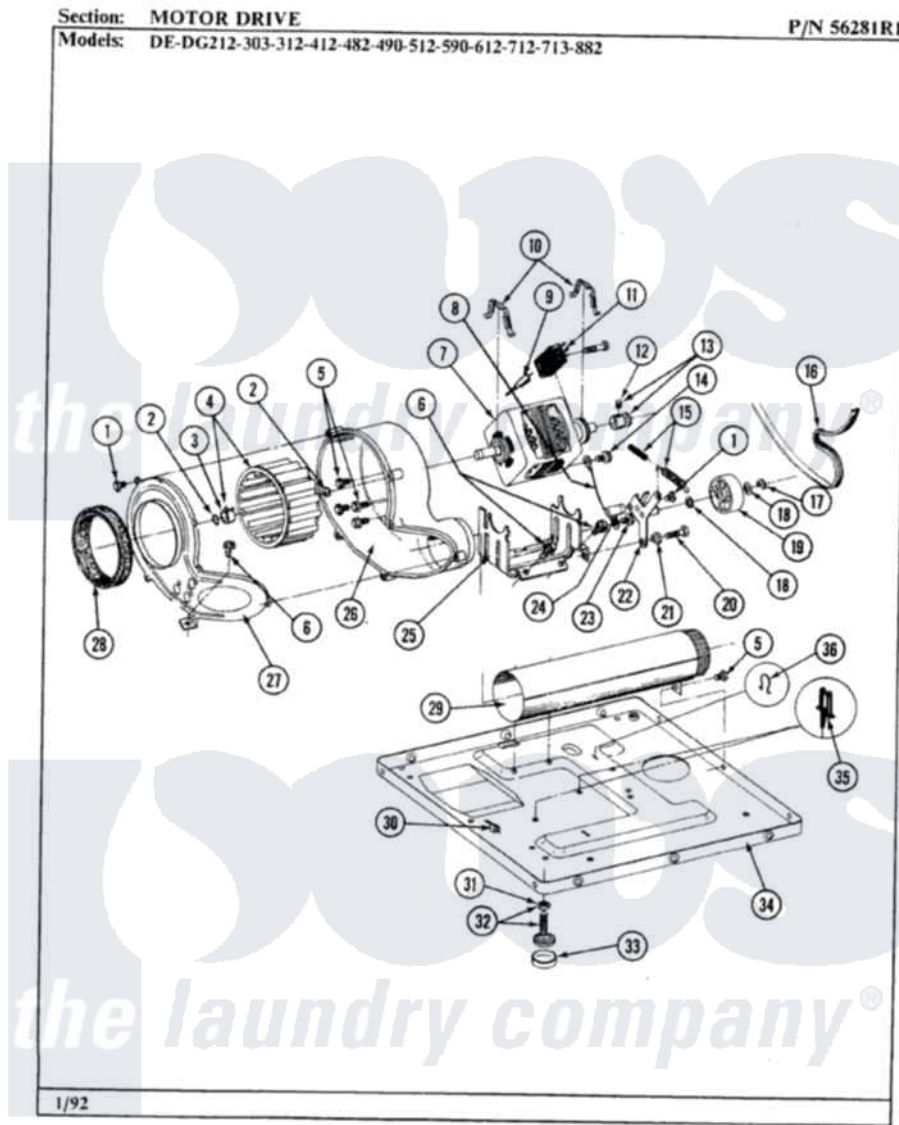

Maytag LDG512 05 - MOTOR DRIVE

-40-

Maytag [Residential Maytag LDG512 Dryer Parts](#) Parts Diagram 05 - MOTOR DRIVE
 Click on the part number to view part

Item	Original Part Number	Replaced By	Status	Part Description
1	Y312961	W10116751		Screw
2	410233	9703438		Ring-Retrn
3	312967			Clamp, Blower Housing
4	Y303836			Blower Wheel Assembly And Clamp
5	Y310632	1163839		Screw
6	Y313561			Screw---NA
7	Y303358	W10410999		Motor-Drive
8	901220			Ground Wire
9	306448		Not Available	WIRE
10	Y015825			Clip, Motor To Motor Support
11	Y303877		Not Available	SWITCH, MOTOR EXTERNAL START No.303358-2, No.303358-4, 303358-7
"	Y303879			Switch, Motor External Start
"	306207		Not Available	(PROD. No.303358-8 & No.303358-9)
12	Y053241			Set Screw, Motor Pulley

13	Y305185	6-3051850	Pulley- MO
14	910343	488234	Screw 8-32 X 1/4
15	Y303945		IDLER SPRING ASSY. W/PLUG
16	Y312959		Poly "V" Belt For Tumbler
17	312958	354987	Ring, Retaining
18	Y312527		Washer, Idler Shaft
19	Y303705	6-3037050	Pulley- ID
20	Y014874		Screw, Idler Arm And Sleeve
21	Y312894	315772	Sleeve, Idler Arm
22	Y303363	6-3033630	Idler Arm
23	211294	90767	Screw, 8A X 3/8 HeX Washer Head Tapping
24	Y313582	W10116756	Spacer
25	312897		Not Available
26	Y312893		SUPPORT, MOTOR
27	314846		Housing, Blower
"	Y312895		Not Available
28	Y312901		COVER FOR BLOWER---NA
29	Y303442		Seal, Housing Cover
30	Y310376		EXHAUST DUCT ASSEMBLY
31	Y052740	62739	Clip, Door Switch Harness
32	Y305086		Nut, Lock
33	Y314137		Adjustable Leg And Nut
34	Y303361		Not Available
35	Y313262	W10116752	Foot, Rubber
36	410490		BASE ASSY. (UPPER & LOWER)
			Retainer-
			Spring, Retainer Wire Harness