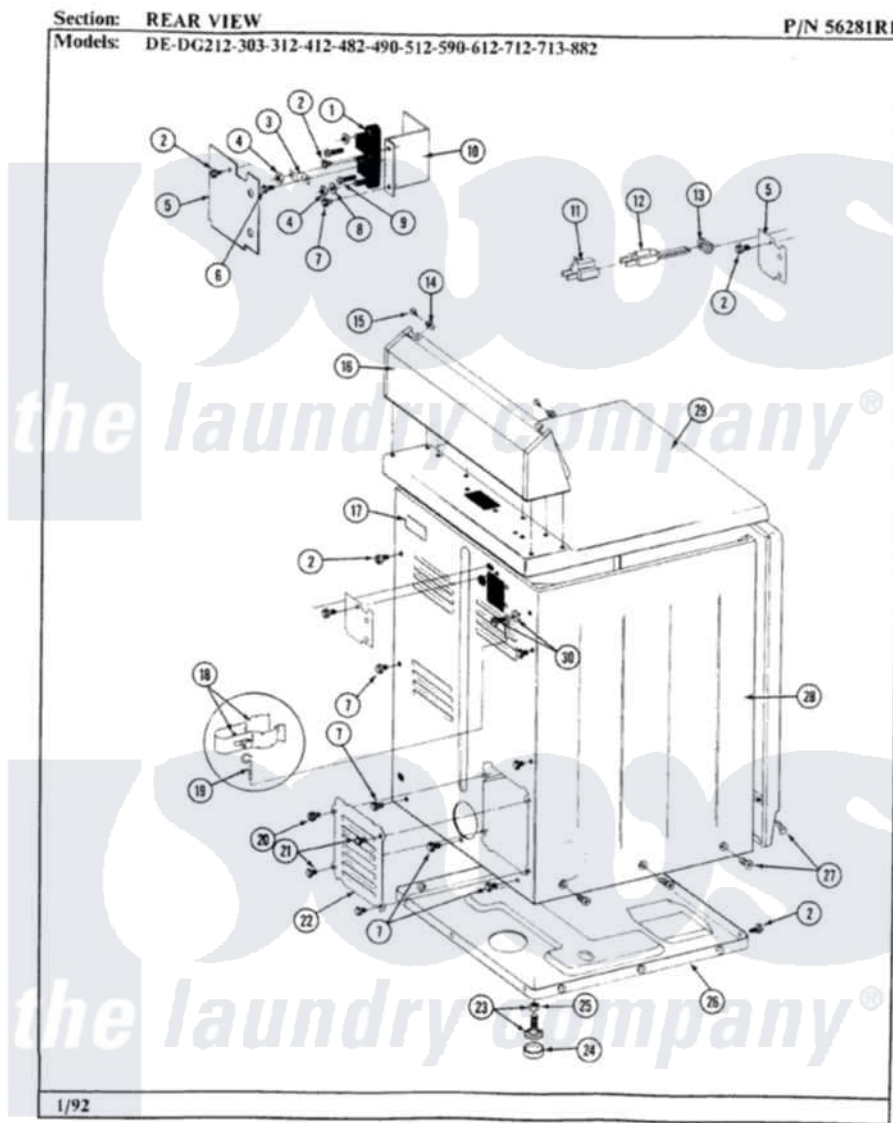

Maytag LDG512 07 - REAR VIEW

28

Maytag [Residential Maytag LDG512 Dryer Parts](#) Parts Diagram 07 - REAR VIEW
 Click on the part number to view part

Item	Original Part Number	Replaced By	Status	Part Description
2	Y313561			Screw---NA
5	Y312905		Not Available	COVER, TERMINAL
7	Y310632	1163839		Screw
11	Y201808			Converter
12	302521		Not Available	CORD, POWER PART NOT USED-GAS MODELS ONLY
13	211881			Grommet, Cord Part Not Used-Gas Models Only
14	215075			Fastener, Control Panel To Console
15	210932			Screw, No.8 X 9/16 Ctsk Note: Screw, Inlet Duct
16	305193L			Console
17	214519			LABEL, ELECTRICAL INSTR. PART NOT USED-GAS MODELS ONLY
18	301548			Clamp, Ground Wire
19	311155			Ground Wire And Clamp
20	Y313559			Screw

21	211294	90767	Screw, 8A X 3/8 HeX Washer Head Tapping
22	Y312951	Not Available	ACCESS COVER, BACK
23	Y305086		Adjustable Leg And Nut
24	Y314137		Foot, Rubber
25	Y052740	62739	Nut, Lock
26	Y303361	Not Available	BASE ASSY. (UPPER & LOWER)
27	213007		Xfor Cabinet See Cabinet, Back
28	305302L	Not Available	CABINET-ALMOND
29	307104L		Top Cover Assembly
30	303846	22003781	Screw, Ground Strap