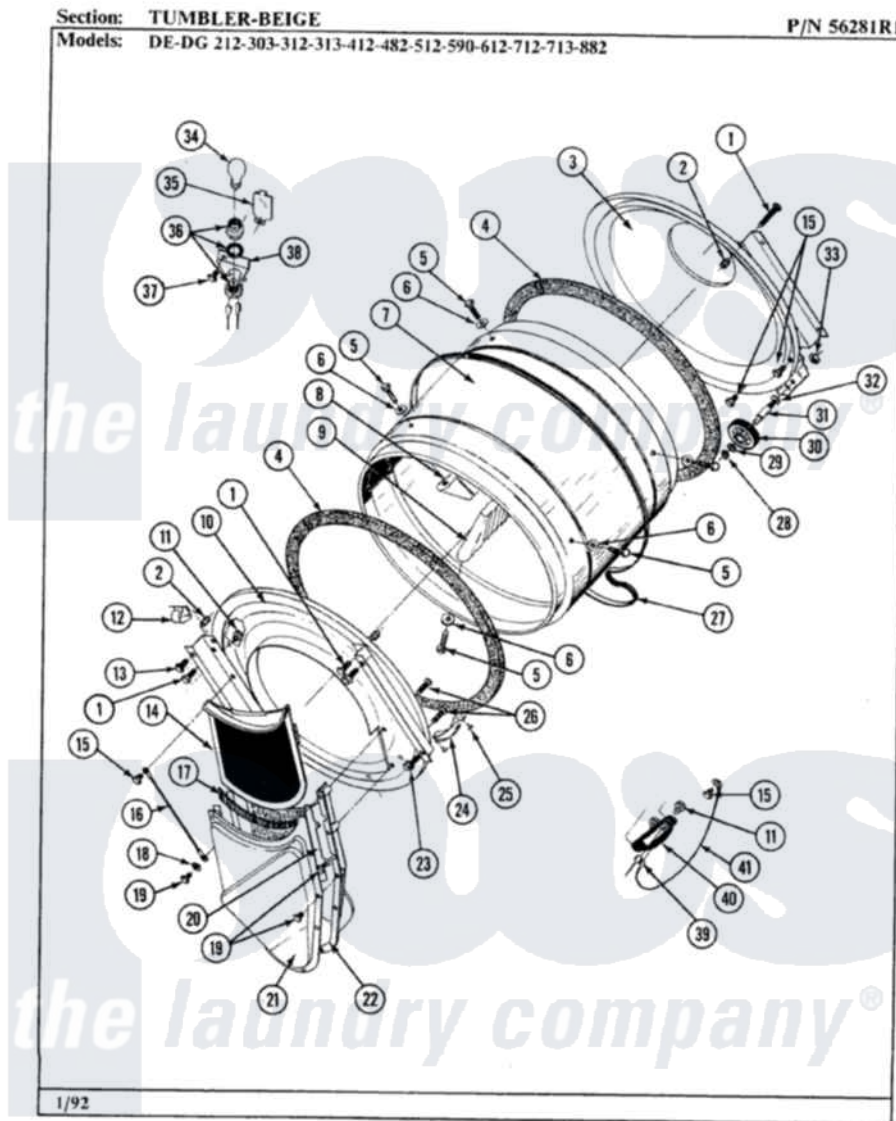

Maytag LDG512 08 - TUMBLER-BEIGE

34

Maytag [Residential Maytag LDG512 Dryer Parts](#) Parts Diagram 08 - TUMBLER-BEIGE
 Click on the part number to view part

Item	Original Part Number	Replaced By	Status	Part Description
1	313764		Not Available	SCREW
2	313915	31-3915		Tech Sheet
3	Y306660	33001106		Back, Tumbler
4	314820			Seal, Tumbler
5	Y310759			Screw, Tumbler Baffles
6	314158			Washer, Baffle To Tumbler
7	314802		Not Available	TUMBLER W/OUT BAFFLES
"	306663		Not Available	TUMBLER W/BAFFLES
8	314803	33001012		Baffle
9	314804	33001004		Baffle, Tall
10	306670		Not Available	TUMBLER FRONT----NA
12	Y310376			Clip, Door Switch Harness
13	Y313561			Screw----NA
14	Y306666	33001003		Screen, Lint
15	211294	90767		Screw, 8A X 3/8 HeX Washer Head Tapping
16	205810			Wire, Ground

17	Y313796		Lint Seal
18	310557		Washer
19	Y312961	W10116751	Screw
20	Y313795		Guide For Lint Screen
21	Y312964	Not Available	OUTLET DUCT - OUTER HALF
22	306656	Not Available	OUTLET DUCT & GRID ASSEMBLY
"	306657	Not Available	OUTLET DUCT & GRID
23	Y310632	1163839	Screw
24	306508		Tumbler Bearing Kit ----W
25	210720		Rivet, Bearing To Tumbler Fmt
26	Y314110	33002917	Screw, No.10-16
27	Y312959		Poly "V" Belt For Tumbler
28	410233	9703438	Ring-Retrn
29	312535		Washer, Vault Mounting Brk.
30	Y303373	12001541	Drum Roller/Washer Assembly--W
31	Y312948	6-3129480	Shaft- Tumbler
32	Y313347	312535	Washer, Vault Mounting Brk.
33	312538	33001443	Nut, Hex