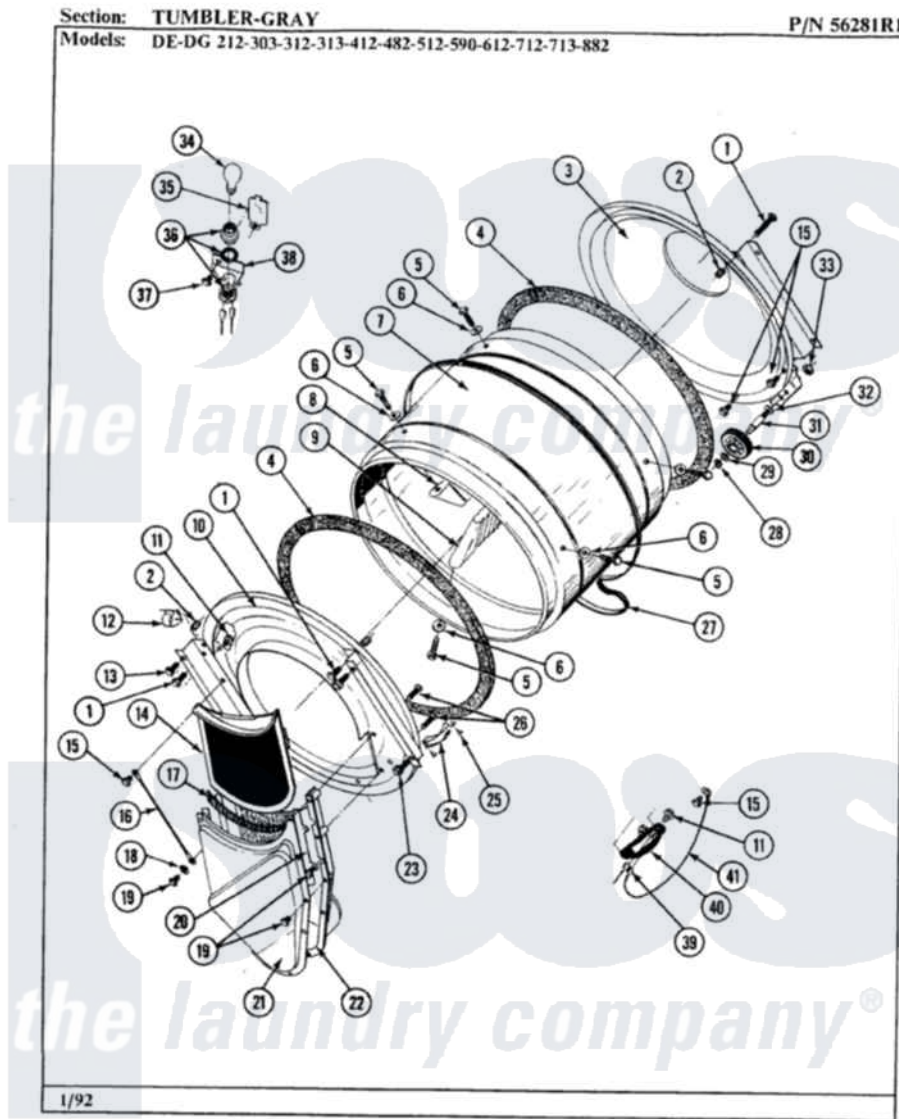

Maytag LDG512 09 - TUMBLER-GRAY

32

Maytag [Residential Maytag LDG512 Dryer Parts](#) Parts Diagram 09 - TUMBLER-GRAY
 Click on the part number to view part

Item	Original Part Number	Replaced By	Status	Part Description
1	313764		Not Available	SCREW
2	313915	31-3915		Tech Sheet
3	Y306660	33001106		Back, Tumbler
4	Y313541	33313541		Seal- Tumbler
5	Y310759			Screw, Tumbler Baffles
6	314158			Washer, Baffle To Tumbler
7	305187		Not Available	TUMBLER W/BAFFLES
"	Y314153		Not Available	TUMBLER No.
8	314154		Not Available	TUMBLER BAFFLE - SHORT
9	314155	33001004		Baffle, Tall
10	Y303815	33001231		Front- Tumbler
12	Y310376			Clip, Door Switch Harness
13	Y313561			Screw---NA
14	Y304388	33001003		Screen, Lint
15	211294	90767		Screw, 8A X 3/8 HeX Washer Head Tapping
16	205810			Wire, Ground

17	Y313796		Lint Seal
18	310557		Washer
19	Y312961	W10116751	Screw
20	Y313795		Guide For Lint Screen
21	Y312964	Not Available	OUTLET DUCT - OUTER HALF
22	Y304810	Not Available	OUTLET DUCT ASSEMBLY---S
23	Y310632	1163839	Screw
24	306508		Tumbler Bearing Kit ---W
25	210720		Rivet, Bearing To Tumbler Fmt
26	Y314110	33002917	Screw, No.10-16
27	Y312959		Poly "V" Belt For Tumbler
28	410233	9703438	Ring-Retrn
29	312535		Washer, Vault Mounting Brk.
30	Y303373	12001541	Drum Roller/Washer Assembly--W
31	Y312948	6-3129480	Shaft- Tumbler
32	Y313347	312535	Washer, Vault Mounting Brk.
33	312538	33001443	Nut, Hex