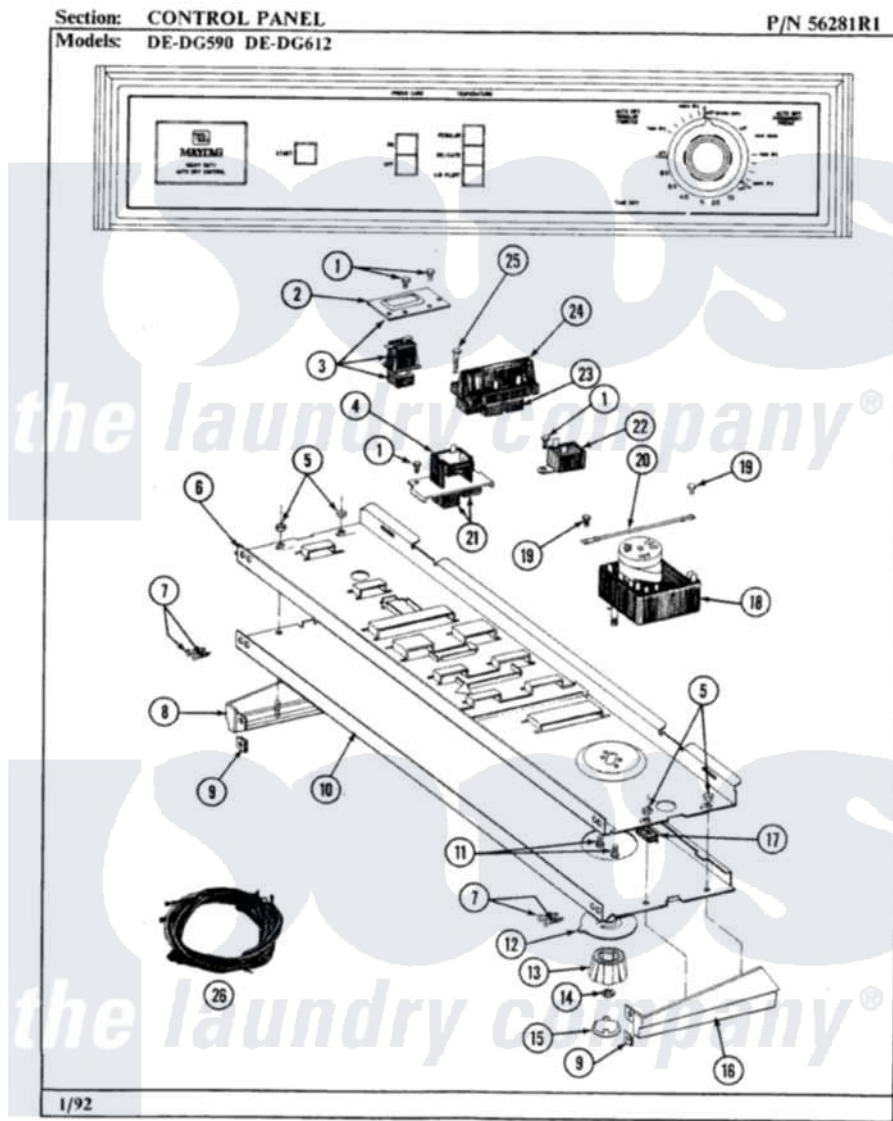

# Maytag LDG590 01 - CONTROL PANEL

18

Maytag [Residential Maytag LDG590 Dryer Parts](#) Parts Diagram 01 - CONTROL PANEL  
Click on the part number to view part

Item	Original Part Number	Replaced By	Status	Part Description
1	211168	<a href="#">W10139210</a>		Screw, 8-18 X 5/16
2	314177		Not Available	BRACKET FOR START SWITCH
3	<a href="#">306533</a>			Switch, Push/To/Start W/Bkt
4	305950		Not Available	DRYNESS-PRESS CARE SWITCH
5	<a href="#">214872</a>			Palnut, End Cap Note: Nut, Lamp Holder
6	<a href="#">314184</a>			Back Up Plate
7	<a href="#">210932</a>			Screw, No.8 X 9/16 Ctsk Note: Screw, Inlet Duct
8	<a href="#">214815</a>			End Cap F/Control Panel-LH
9	<a href="#">214894</a>			Fastener, End Cap
10	305885	<a href="#">306385</a>		Control Panel
"	<a href="#">306385</a>			Control Panel
11	910708	<a href="#">488234</a>		Screw 8-32 X 1/4
12	314422	<a href="#">33001500</a>		Dial, Timer Indicator
13	<a href="#">314421</a>			Knob For Timer

14	<a href="#">312273</a>		Nut, Control Knob
15	215164	Not Available	CAP FOR KNOB
16	<a href="#">214816</a>		End Cap F/Control Panel-RH
17	<a href="#">214897</a>		Pad, Control Panel
18	<a href="#">305207</a>		Timer
19	211294	<a href="#">90767</a>	Screw, 8A X 3/8 HeX Washer Head Tapping
20	<a href="#">204807</a>		Ground Wire, Supp. Plte To Top Cover
21	<a href="#">215210</a>		Button For Switch
22	305205	<a href="#">694419</a>	Mini-Buzzer
23	<a href="#">215211</a>		Button For Switch
24	305958	Not Available	TEMPERATURE SWITCH
25	213117	<a href="#">67006908</a>	Screw, Ice Rack
26	306428	Not Available	MAIN WIRE HARNESS
"	<a href="#">306802</a>		Wire Harness