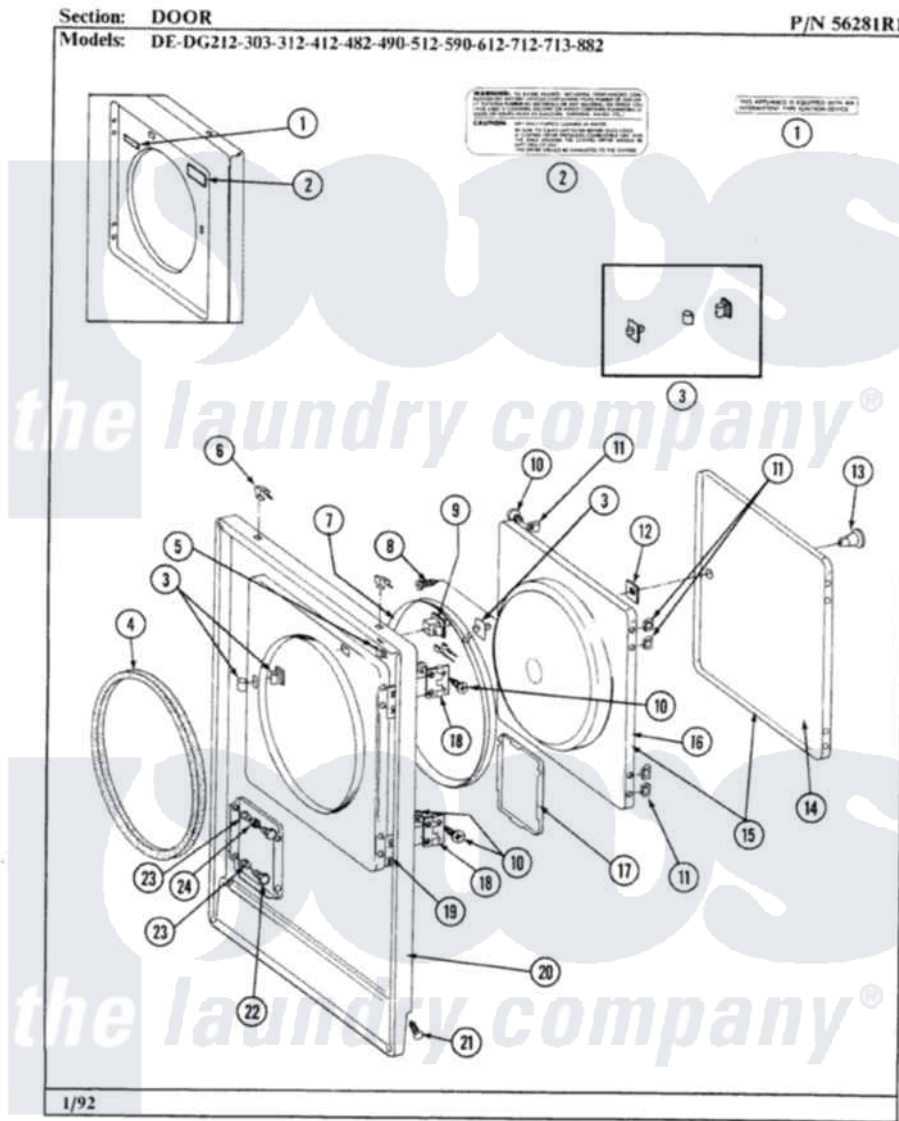

# Maytag LDG590 02 - DOOR

30

Maytag Residential Maytag LDG590 Dryer Parts Parts Diagram 02 - DOOR  
 Click on the part number to view part

Item	Original Part Number	Replaced By	Status	Part Description
1	314119		Not Available	GAS IGNITION LABEL
2	Y313927			INSTRUCTION LABEL
3	<a href="#">306436</a>			Door Latch Kit--W
4	<a href="#">314286</a>			Seal For Front Panel
5	<a href="#">Y310376</a>			Clip, Door Switch Harness
6	212982	<a href="#">22001650</a>		Fastener, Spring
7	<a href="#">314077</a>			Door Seal
8	314347	<a href="#">400021-1</a>		Screw
9	Y305753	<a href="#">W10169313</a>		Switch-Dor
10	<a href="#">Y314062</a>			Screw, Door Hinge And Panel
11	<a href="#">Y313910</a>			Clip, Door Liner To Outer Panel
12	<a href="#">Y313911</a>			Door Strike Retainer
13	303942		Not Available	KNOB AND SCREW
14	313908L		Not Available	DOOR PANEL-ALMOND
15	304579L		Not Available	DOOR-ALMOND
"	306668L		Not Available	DOOR, ALMOND

16	305835		Not Available	INNER DOOR WITH KNOB & SCRE
"	306676		Not Available	INNER DOOR WITH KNOB
17	302542L		Not Available	PART NOT USED. (DG ONLY)
18	Y304577	<a href="#">33001230</a>		Hinge, Door
19	<a href="#">Y313907</a>			Fastener, Twin
20	304594L		Not Available	FRONT PANEL-ALMOND
21	<a href="#">204439</a>			Screw And Fstner Assembly
22	212949	<a href="#">22001866</a>		Screw, Relay
23	312301		Not Available	BUSHING FOR ACCESS STUD
24	<a href="#">312369</a>			Sleeve, Access Panel Stud Part Not Used