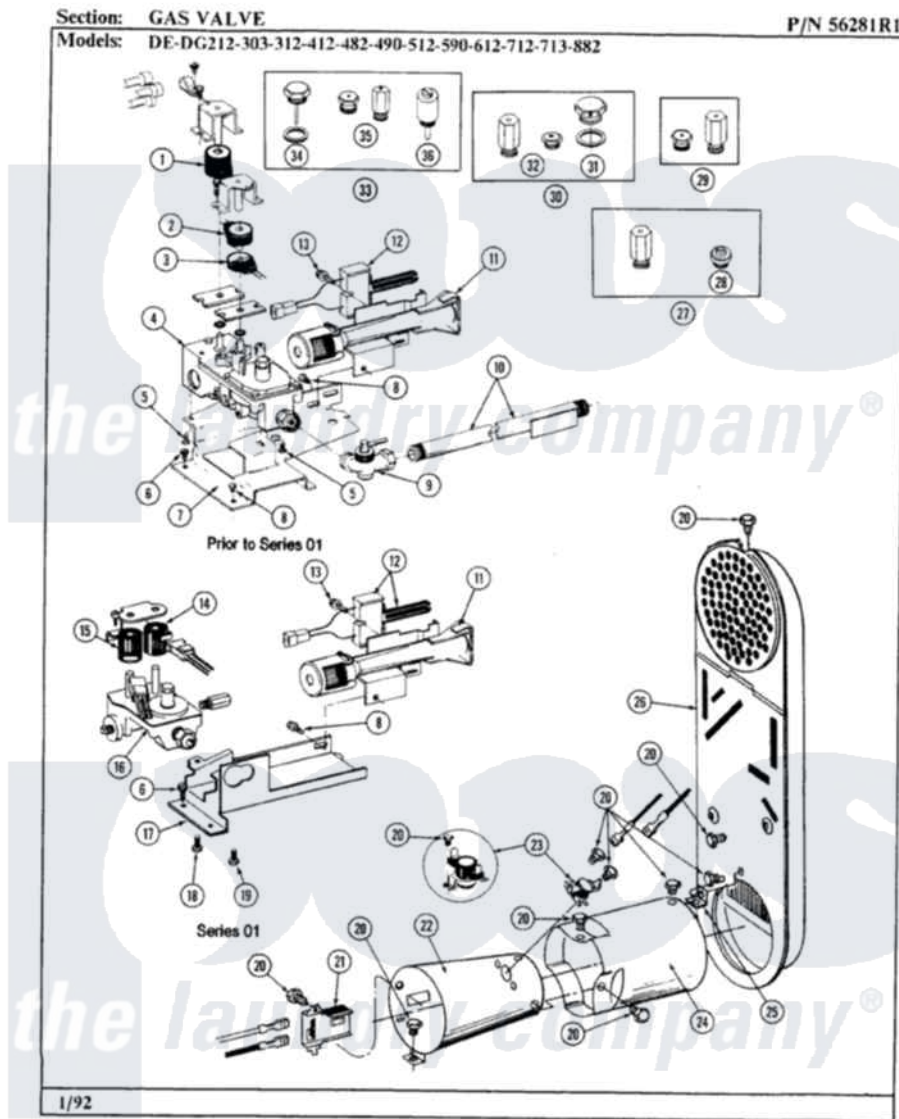

Maytag LDG590 04 - GAS VALVE

38

Maytag Residential Maytag LDG590 Dryer Parts Parts Diagram 04 - GAS VALVE

Click on the part number to view part

Item	Original Part Number	Replaced By	Status	Part Description
1	305603			Secondary Coil
2	305604			Holding Coil
3	305605			Booster Coil
4	W10116794			Gas Valve
5	211410			Screw, HeX Head No.8 X 3/8 Inch
6	Y313561			Screw---NA
7	312929			Gas Valve Bracket
8	Y310632	1163839		Screw
9	Y303349			Angle Shut-Off, Gas Valve
10	Y303383	33001735		Pipe And Bracket Assembly Series 18 Not Needed Use Vavle
11	304974	33002793		Burner Assembly
12	304970	4391996		Ignitor
13	304971			Screw Note: Screw, Igniter
14	306105	694540		Coil, 60 Hz

15	306106		Coil, Holding And Booster--W
16	306176		Valve, Gas
17	314566		Gas Control Bracket
18	314082	90767	Screw, 8A X 3/8 HeX Washer Head Tapping
19	Y313559		Screw
20	211294	90767	Screw, 8A X 3/8 HeX Washer Head Tapping
21	Y303377	338906	Radiant, Sensor
22	Y303368		Cone, Combustion
23	303395		Thermostat, Hi-Limit
24	Y303841		Cone, Extension
25	Y312890		Retainer, Heater Chamber
26	Y303369		Inlet Duct Assembly
27	306204	33002924	Gas Conv K
28	314602	694424	Leak, Limiter
29	305862	Not Available	MAIN BURNER ORIFICE KIT-MIX
"	305860	Not Available	MAIN BURNER ORIFICE KIT-NAT
"	305861	Not Available	MAIN BURNER ORIFICE KIT-LPG
30	Y304672		Conversion Kit-LPG To Nat.
31	302809		Screw Assembly - Leak Limit
32	305860	Not Available	MAIN BURNER ORIFICE KIT-NAT
33	Y306195	MAL9000AXX	LP Gas Con
34	302810		Screw Assembly - Blue Block Ope
35	305861	Not Available	MAIN BURNER ORIFICE KIT-LPG
36	306184	Not Available	PLUG, BLOCKING (LPG REGULATOR)