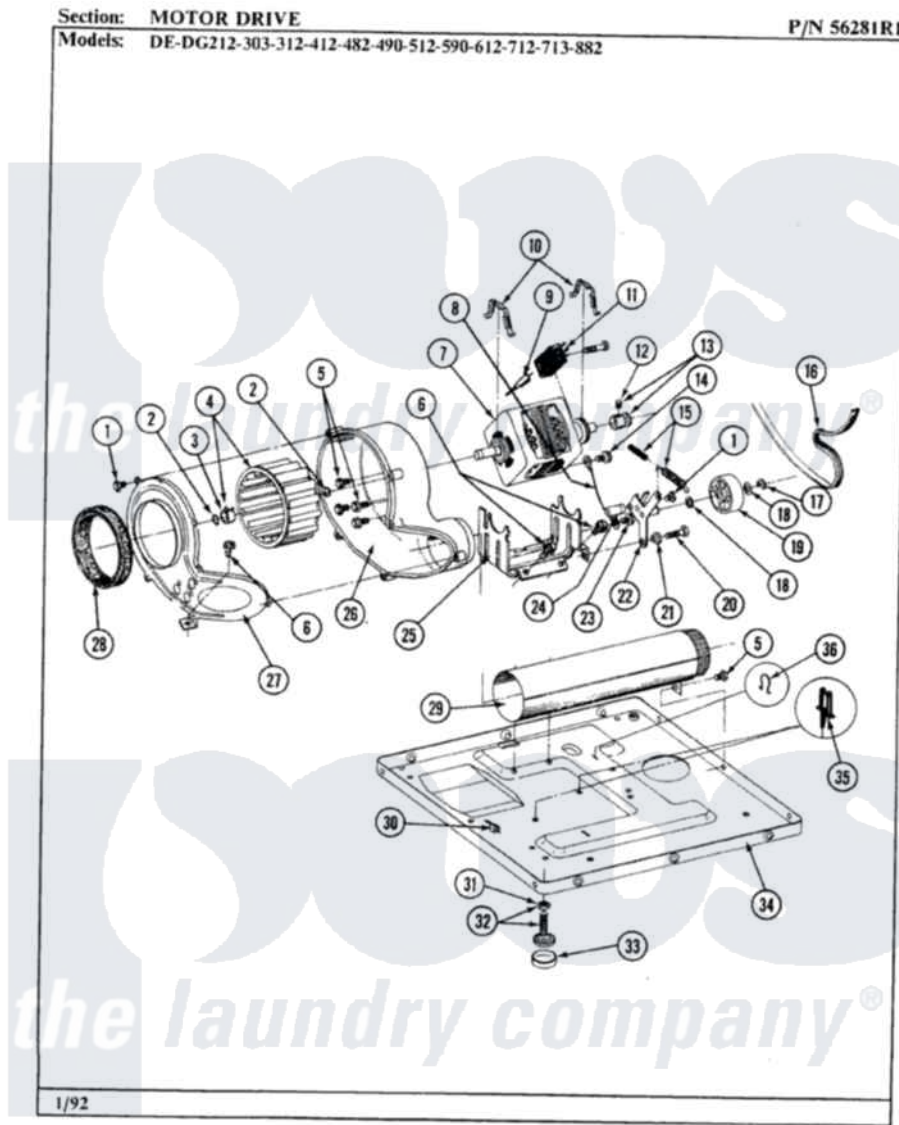

# Maytag LDG590 05 - MOTOR DRIVE

-40

Maytag [Residential Maytag LDG590 Dryer Parts](#) Parts Diagram 05 - MOTOR DRIVE  
 Click on the part number to view part

Item	Original Part Number	Replaced By	Status	Part Description
1	Y312961	<a href="#">W10116751</a>		Screw
2	410233	<a href="#">9703438</a>		Ring-Retrnr
3	<a href="#">312967</a>			Clamp, Blower Housing
4	<a href="#">Y303836</a>			Blower Wheel Assembly And Clamp
5	Y310632	<a href="#">1163839</a>		Screw
6	<a href="#">Y313561</a>			Screw---NA
7	Y303358	<a href="#">W10410999</a>		Motor-Drive
8	<a href="#">901220</a>			Ground Wire
9	306448		Not Available	WIRE
10	<a href="#">Y015825</a>			Clip, Motor To Motor Support
11	Y303877		Not Available	SWITCH, MOTOR EXTERNAL START No.303358-2, No.303358-4, 303358-7
"	<a href="#">Y303879</a>			Switch, Motor External Start
"	306207		Not Available	(PROD. No.303358-8 & No.303358-9)
12	<a href="#">Y053241</a>			Set Screw, Motor Pulley