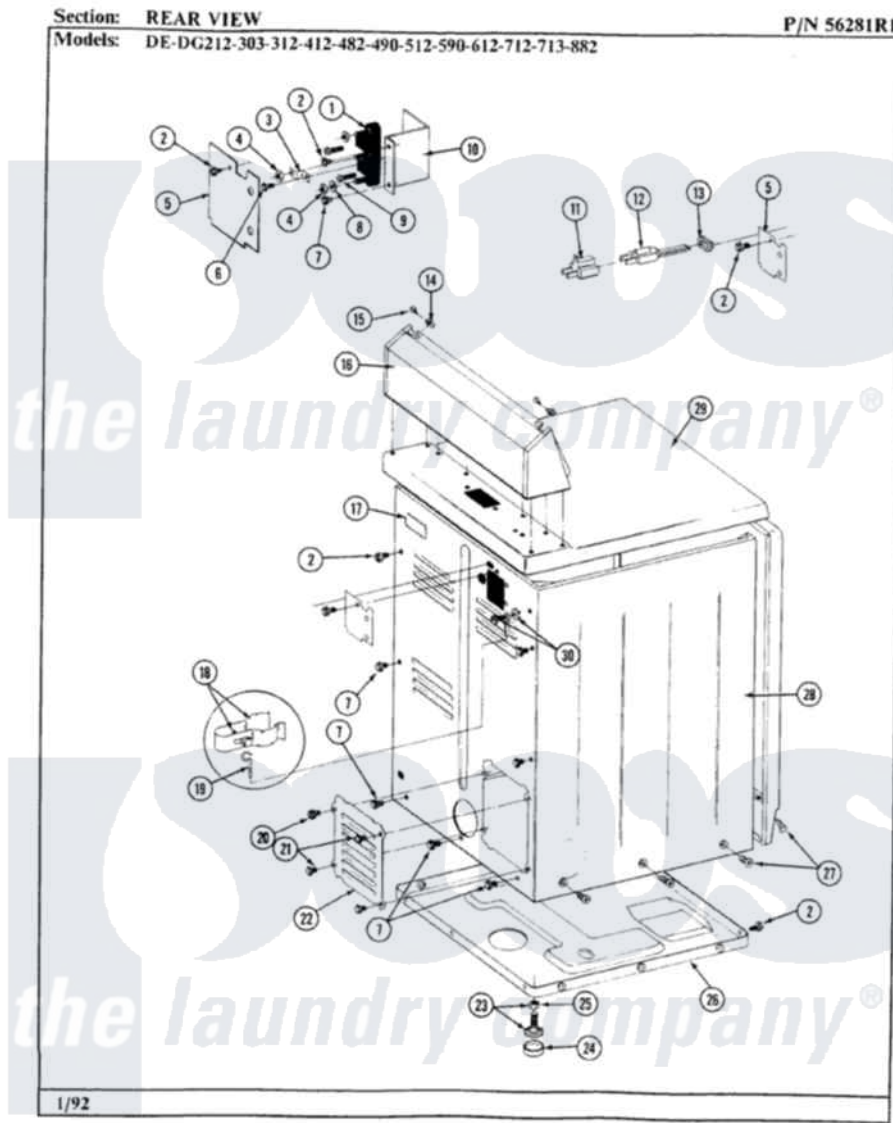

Maytag LDG590 07 - REAR VIEW

28

Maytag [Residential Maytag LDG590 Dryer Parts](#) Parts Diagram 07 - REAR VIEW
 Click on the part number to view part

Item	Original Part Number	Replaced By	Status	Part Description
2	Y313561			Screw---NA
5	Y312905		Not Available	COVER, TERMINAL
7	Y310632	1163839		Screw
11	Y201808			Converter
12	302521		Not Available	CORD, POWER PART NOT USED-GAS MODELS ONLY
13	211881			Grommet, Cord Part Not Used-Gas Models Only
14	215075			Fastener, Control Panel To Console
15	210932			Screw, No.8 X 9/16 Ctsk Note: Screw, Inlet Duct
16	305193L			Console
17	214519			LABEL, ELECTRICAL INSTR. PART NOT USED-GAS MODELS ONLY
18	301548			Clamp, Ground Wire
19	311155			Ground Wire And Clamp
20	Y313559			Screw

21	211294	90767	Screw, 8A X 3/8 HeX Washer Head Tapping
22	Y312951	Not Available	ACCESS COVER, BACK
23	Y305086		Adjustable Leg And Nut
24	Y314137		Foot, Rubber
25	Y052740	62739	Nut, Lock
26	Y303361	Not Available	BASE ASSY. (UPPER & LOWER)
27	213007		Xfor Cabinet See Cabinet, Back
28	305302L	Not Available	CABINET-ALMOND
29	307104L		Top Cover Assembly
30	303846	22003781	Screw, Ground Strap