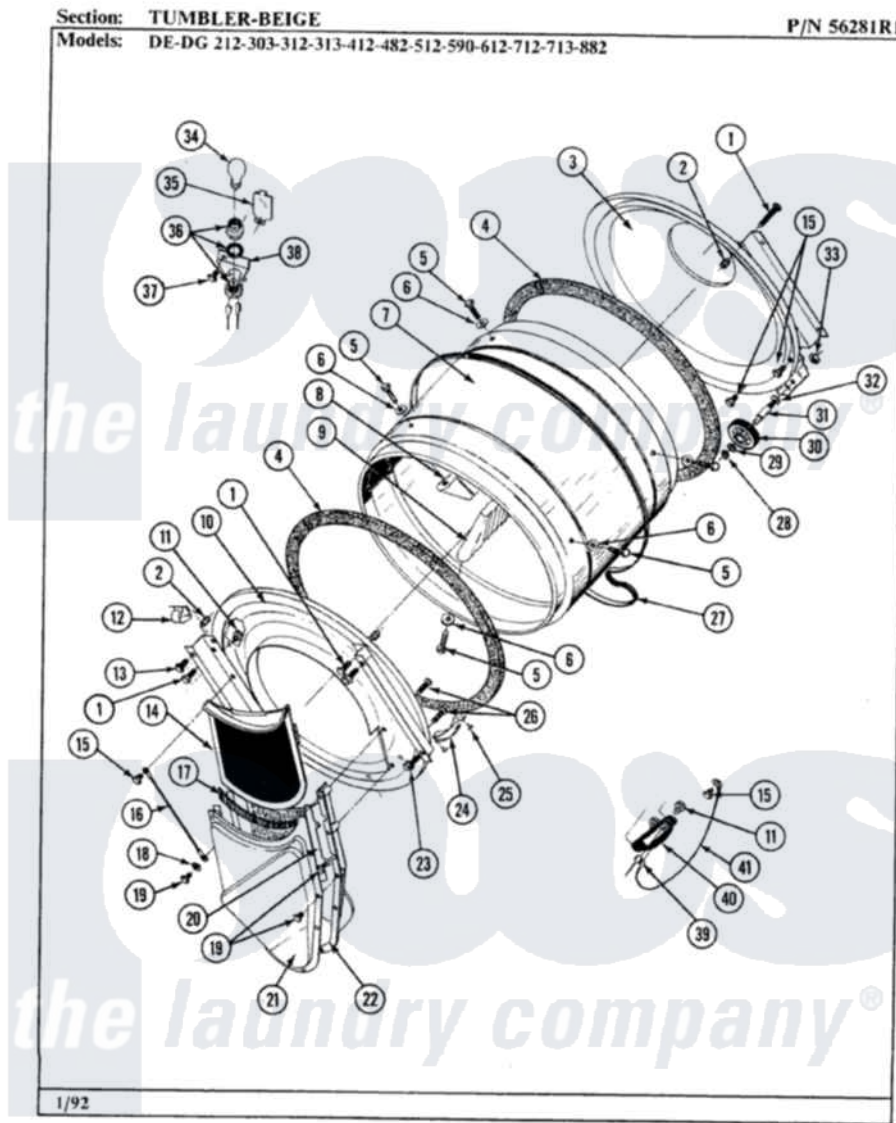

Maytag LDG590 08 - TUMBLER-BEIGE

34

Maytag [Residential Maytag LDG590 Dryer Parts](#) Parts Diagram 08 - TUMBLER-BEIGE
 Click on the part number to view part

Item	Original Part Number	Replaced By	Status	Part Description
1	313764		Not Available	SCREW
2	313915	31-3915		Tech Sheet
3	Y306660	33001106		Back, Tumbler
4	314820			Seal, Tumbler
5	Y310759			Screw, Tumbler Baffles
6	314158			Washer, Baffle To Tumbler
7	314802		Not Available	TUMBLER W/OUT BAFFLES
"	306663		Not Available	TUMBLER W/BAFFLES
8	314803	33001012		Baffle
9	314804	33001004		Baffle, Tall
10	306670		Not Available	TUMBLER FRONT----NA
12	Y310376			Clip, Door Switch Harness
13	Y313561			Screw----NA
14	Y306666	33001003		Screen, Lint
15	211294	90767		Screw, 8A X 3/8 HeX Washer Head Tapping
16	205810			Wire, Ground

17	Y313796		Lint Seal
18	310557		Washer
19	Y312961	W10116751	Screw
20	Y313795		Guide For Lint Screen
21	Y312964	Not Available	OUTLET DUCT - OUTER HALF
22	306656	Not Available	OUTLET DUCT & GRID ASSEMBLY
"	306657	Not Available	OUTLET DUCT & GRID
23	Y310632	1163839	Screw
24	306508		Tumbler Bearing Kit ----W
25	210720		Rivet, Bearing To Tumbler Fmt
26	Y314110	33002917	Screw, No.10-16
27	Y312959		Poly "V" Belt For Tumbler
28	410233	9703438	Ring-Retrn
29	312535		Washer, Vault Mounting Brk.
30	Y303373	12001541	Drum Roller/Washer Assembly--W
31	Y312948	6-3129480	Shaft- Tumbler
32	Y313347	312535	Washer, Vault Mounting Brk.
33	312538	33001443	Nut, Hex