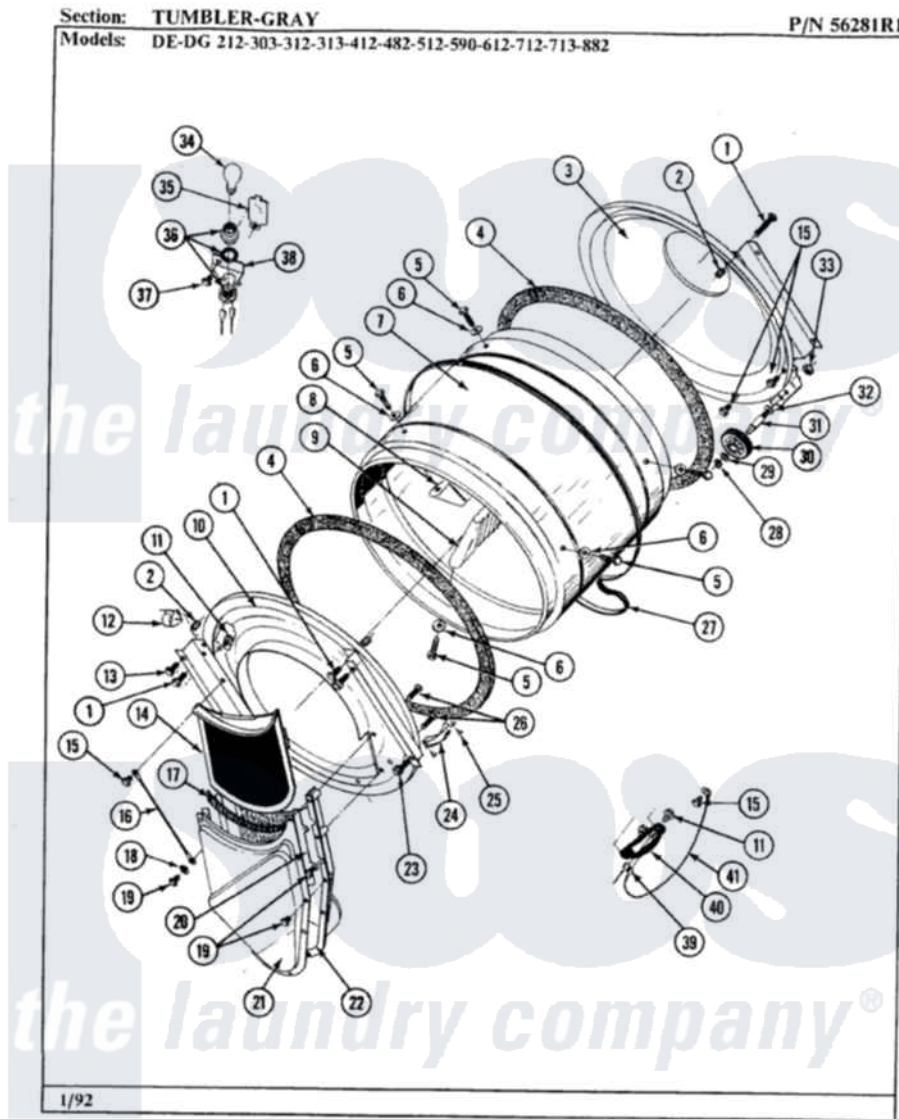

Maytag LDG590 09 - TUMBLER-GRAY

32

Maytag [Residential Maytag LDG590 Dryer Parts](#) Parts Diagram 09 - TUMBLER-GRAY
Click on the part number to view part

Item	Original Part Number	Replaced By	Status	Part Description
1	313764		Not Available	SCREW
2	313915	31-3915		Tech Sheet
3	Y306660	33001106		Back, Tumbler
4	Y313541	33313541		Seal- Tumbler
5	Y310759			Screw, Tumbler Baffles
6	314158			Washer, Baffle To Tumbler
7	305187		Not Available	TUMBLER W/BAFFLES
"	Y314153		Not Available	TUMBLER No.
8	314154		Not Available	TUMBLER BAFFLE - SHORT
9	314155	33001004		Baffle, Tall
10	Y303815	33001231		Front- Tumbler
12	Y310376			Clip, Door Switch Harness
13	Y313561			Screw---NA
14	Y304388	33001003		Screen, Lint
15	211294	90767		Screw, 8A X 3/8 HeX Washer Head Tapping
16	205810			Wire, Ground

17	Y313796		Lint Seal
18	310557		Washer
19	Y312961	W10116751	Screw
20	Y313795		Guide For Lint Screen
21	Y312964	Not Available	OUTLET DUCT - OUTER HALF
22	Y304810	Not Available	OUTLET DUCT ASSEMBLY---S
23	Y310632	1163839	Screw
24	306508		Tumbler Bearing Kit ---W
25	210720		Rivet, Bearing To Tumbler Fmt
26	Y314110	33002917	Screw, No.10-16
27	Y312959		Poly "V" Belt For Tumbler
28	410233	9703438	Ring-Retrn
29	312535		Washer, Vault Mounting Brk.
30	Y303373	12001541	Drum Roller/Washer Assembly--W
31	Y312948	6-3129480	Shaft- Tumbler
32	Y313347	312535	Washer, Vault Mounting Brk.
33	312538	33001443	Nut, Hex