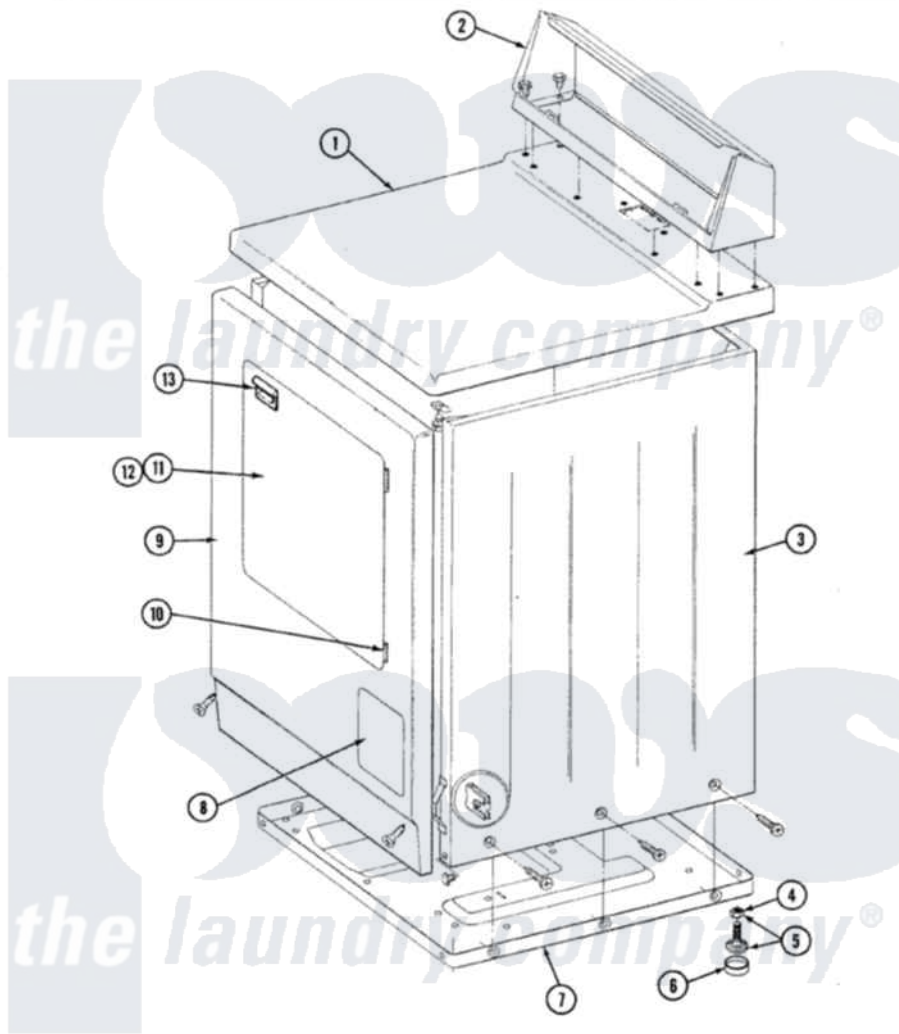

# Maytag LDG5910 03 - FRONT VIEW

SECTION: FRONT VIEW  
MODEL: DE-DG MODELS

Issue Date: 6/90

56

Maytag [Residential Maytag LDG5910 Dryer Parts](#) Parts Diagram 03 - FRONT VIEW  
Click on the part number to view part

Item	Original Part Number	Replaced By	Status	Part Description
1	<a href="#">307104L</a>			Top Cover Assembly
"	<a href="#">204445</a>			Screw And Fastener Assembly
2	<a href="#">305193L</a>			Console
"	<a href="#">Y313559</a>			Screw
3	307124L		Not Available	CABINET ASSY ALMOND
"	Y310632	<a href="#">1163839</a>		Screw
4	Y052740	<a href="#">62739</a>		Nut, Lock
5	<a href="#">Y305086</a>			Adjustable Leg And Nut
6	<a href="#">Y314137</a>			Foot, Rubber
7	Y303361		Not Available	BASE ASSY. (UPPER & LOWER)
8	302542L		Not Available	PART NOT USED. (DG ONLY)
9	<a href="#">307998L</a>			Front Panel---NA
10	307099	<a href="#">33001230</a>		Hinge, Door
11	307111L	<a href="#">308061L</a>		Door Assembly---NA
12	314966L		Not Available	DOOR PANEL ALMOND
13	<a href="#">314972</a>			Handle Door ALM