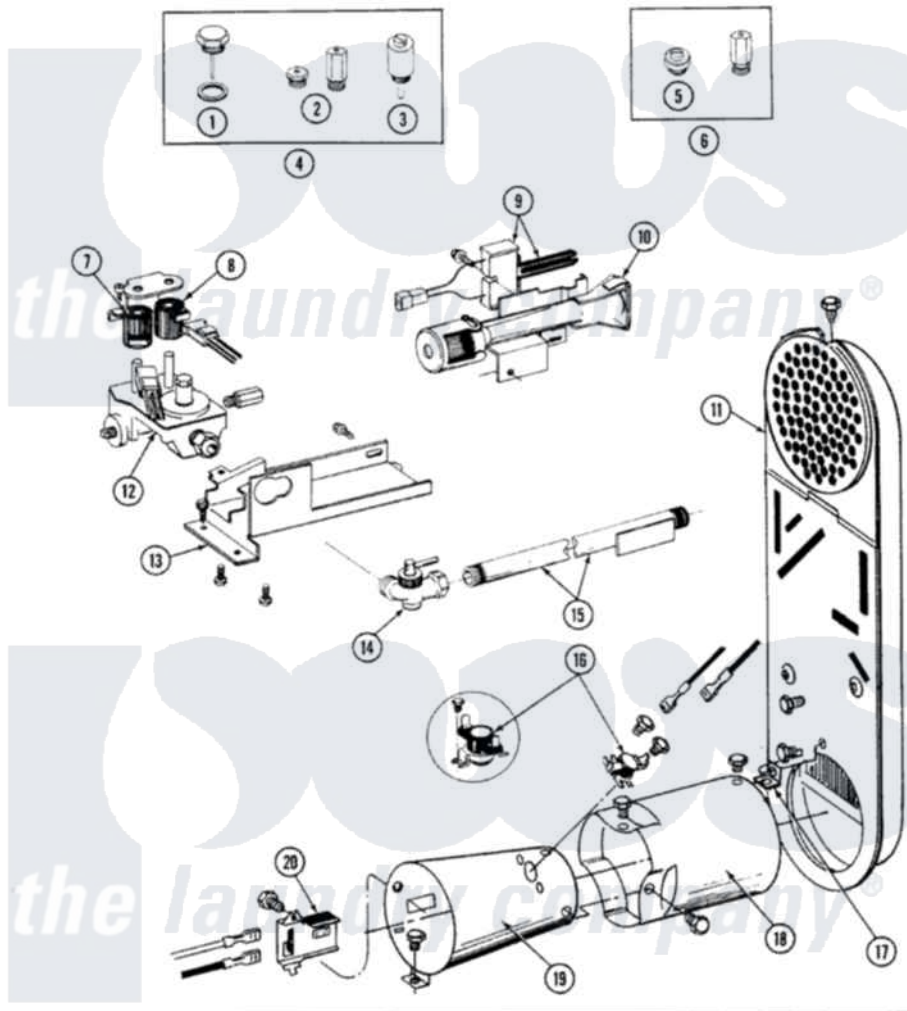

# Maytag LDG5910 04 - INLET DUCT, GAS VALVE & COMBUSTION CONE

SECTION: INLET DUCT, GAS VALVE & COMBUSTION CONE  
 MODEL: D6 MODELS

Issue Date: 6/90

48

Maytag Residential Maytag LDG5910 Dryer Parts Parts Diagram 04 - INLET DUCT, GAS VALVE & COMBUSTION CONE

Click on the part number to view part

Item	Original Part Number	Replaced By	Status	Part Description
1	<a href="#">302810</a>			Screw Assembly - Blue Block Ope
2	305861		Not Available	MAIN BURNER ORIFICE KIT-LPG
3	306184		Not Available	PLUG, BLOCKING (LPG REGULATOR)
4	Y306195	<a href="#">MAL9000AXX</a>		LP Gas Con
5	314602	<a href="#">694424</a>		Leak, Limiter
6	306204	<a href="#">33002924</a>		Gas Conv K
7	<a href="#">306106</a>			Coil, Holding And Booster-W
8	306105	<a href="#">694540</a>		Coil, 60 Hz
9	<a href="#">304971</a>			Screw Note: Screw, Igniter
"	304970	<a href="#">4391996</a>		Ignitor
10	Y310632	<a href="#">1163839</a>		Screw
"	304974	<a href="#">33002793</a>		Burner Assembly
11	<a href="#">307119</a>			Duct, Inlet Assembly
"	211204	<a href="#">00767</a>		Screw, 8A X 3/8 HeX Washer