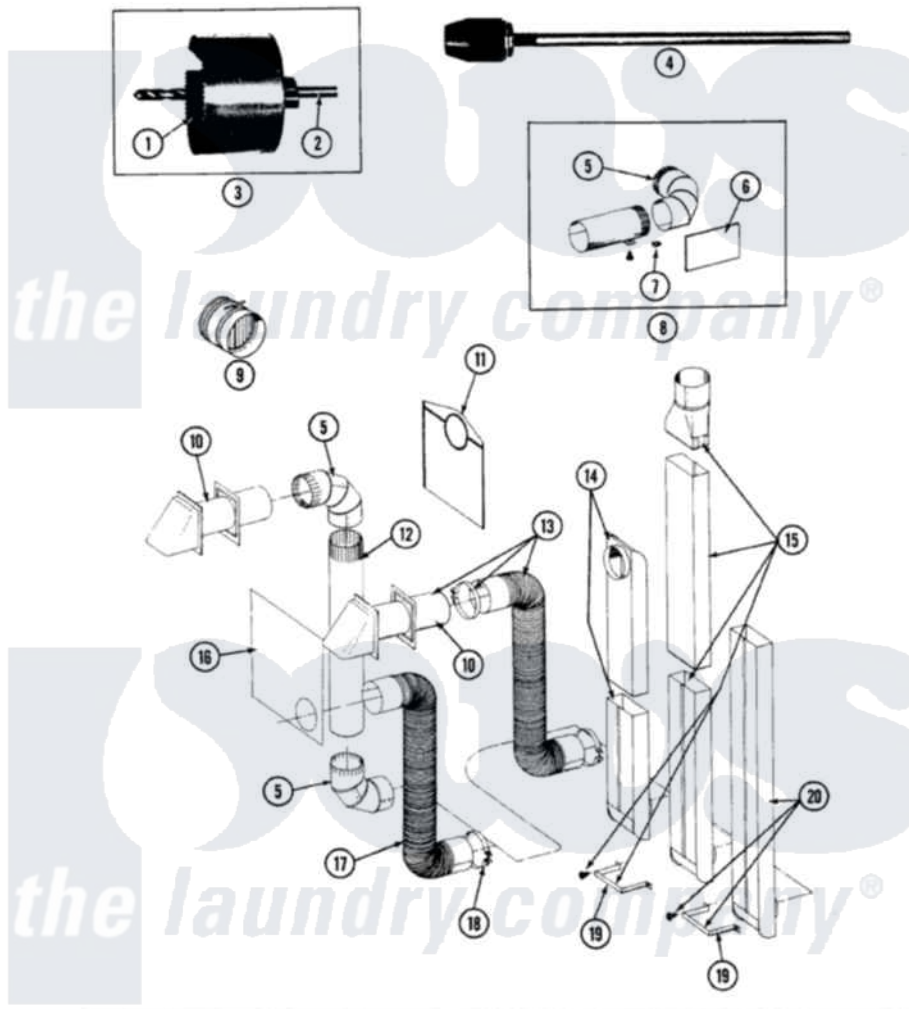

Maytag LDG5910 05 - INSTALLATION ACCESSORIES

SECTION: INSTALLATION ACCESSORIES
 MODEL: ALL MODELS

Issue Date: 6/90

54

Maytag Residential Maytag LDG5910 Dryer Parts Parts Diagram 05 - INSTALLATION ACCESSORIES
 Click on the part number to view part

Item	Original Part Number	Replaced By	Status	Part Description
1	038179		Not Available	BLADE, SAW
2	038180		Not Available	REPLACEMENT DRILL
3	038766		Not Available	HOLE SAW W/DRILL BIT
4	038767			Extension Chuck, Drill
5	Y059131			Elbow, Venting
6	312302			Insulation, Exhaust Duct Kit
7	213323			Fastener, Exhaust Duct Kit
8	Y304652			Exhaust Duct Kit
"	211294	90767		Screw, 8A X 3/8 HeX Washer Head Tapping
9	059146		Not Available	DAMPER, BACK DRAFT
10	Y059129	4396007RW		Vent Hood
11	311353		Not Available	BAG, LINT (DACRON)
12	Y059130			Pipe, Venting
13	Y059143			Flexible Vent Kit
14	Y059135			Vent Duct Assembly
15	059144		Not Available	RECTANGULAR VENT KIT

16	Y059134		PLATE, ALUM. WINDOW (15``X20``)
17	Y304353	4396010RP	6ft Scvent
18	Y304630		Clamp, Flexible Duct
19	313272		Bracket, Exhaust Deflector
"	211294	90767	Screw, 8A X 3/8 HeX Washer Head Tapping
20	303736	Not Available	EXHAUST DEFLECTOR KIT