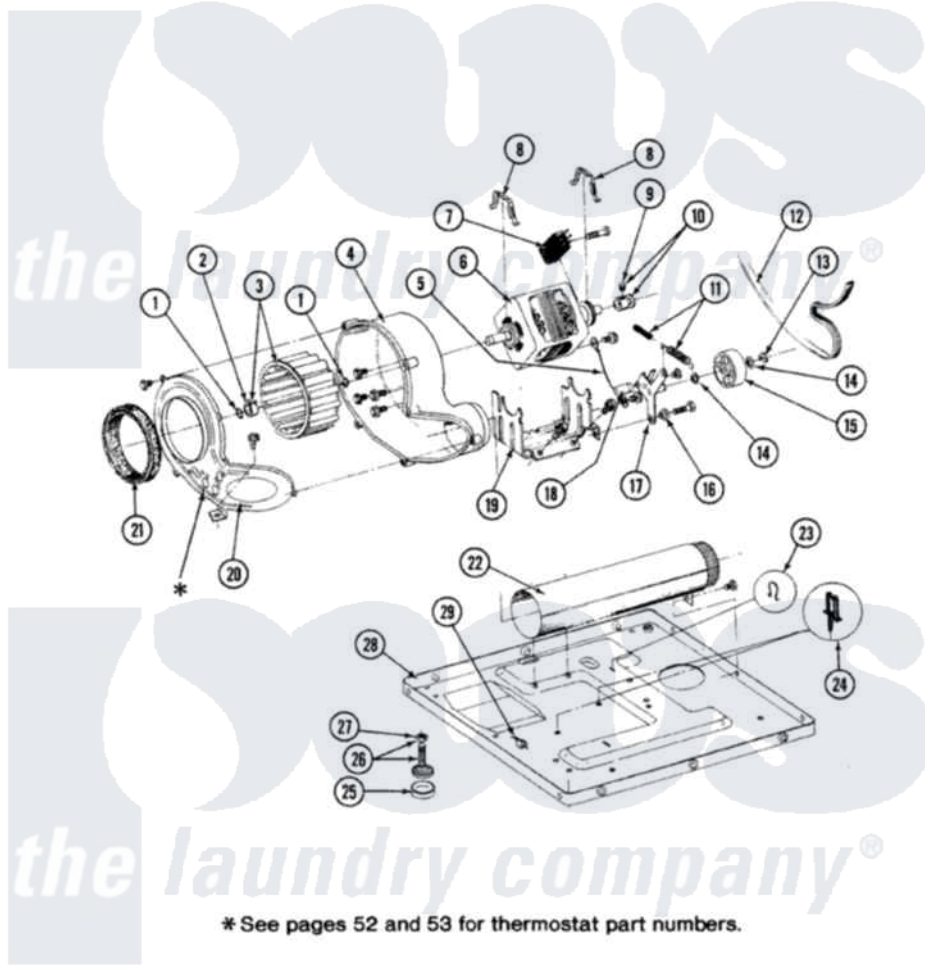

Maytag LDG5910 07 - MOTOR, BLOWER, BASE FRAME & THERMOSTATS

SECTION: MOTOR, BLOWER, BASE FRAME & THERMOSTATS
 MODEL: DG-DE MODELS

Issue Date: 6/90

50

Maytag [Residential Maytag LDG5910 Dryer Parts](#) Parts Diagram 07 - MOTOR, BLOWER, BASE FRAME & THERMOSTATS

[Click on the part number to view part](#)

Item	Original Part Number	Replaced By	Status	Part Description
1	410233	9703438		Ring-Retrn
2	312967			Clamp, Blower Housing
3	Y303836			Blower Wheel Assembly And Clamp
4	Y310632	1163839		Screw
"	Y312893			Housing, Blower
5	901220			Ground Wire
"	211294	90767		Screw, 8A X 3/8 HeX Washer Head Tapping
"	910343	488234		Screw 8-32 X 1/4
6	Y303358	W10410999		Motor-Drve
7	306207		Not Available	(PROD. No.303358-8 & No.303358-9)
"	Y303877		Not Available	SWITCH, MOTOR EXTERNAL START No.303358-2, No.303358-4, 303358-7
"	Y303879			Switch, Motor External Start

8	Y015825		Clip, Motor To Motor Support
9	Y053241		Set Screw, Motor Pulley
10	Y305185	6-3051850	Pulley- MO
11	Y303945		IDLER SPRING ASSY. W/PLUG
12	Y312959		Poly "V" Belt For Tumbler
13	312958	354987	Ring, Retaining
14	Y312527		Washer, Idler Shaft
15	Y303705	6-3037050	Pulley- ID
16	Y312894	315772	Sleeve, Idler Arm
17	Y014874		Screw, Idler Arm And Sleeve
"	Y303363	6-3033630	Idler Arm
"	Y312961	W10116751	Screw
18	Y313582	W10116756	Spacer
19	Y313561		Screw----NA
"	312897	Not Available	SUPPORT, MOTOR
20	314846		Cover, Blower Housing
"	Y313561		Screw----NA
"	Y312961	W10116751	Screw
21	Y312901		Seal, Housing Cover
22	Y303442		EXHAUST DUCT ASSEMBLY
"	Y310632	1163839	Screw
23	410490		Spring, Retainer Wire Harness
24	Y313262	W10116752	Retainer-
25	Y314137		Foot, Rubber
26	Y305086		Adjustable Leg And Nut
27	Y052740	62739	Nut, Lock
28	Y303361	Not Available	BASE ASSY. (UPPER & LOWER)
29	Y310376		Clip, Door Switch Harness