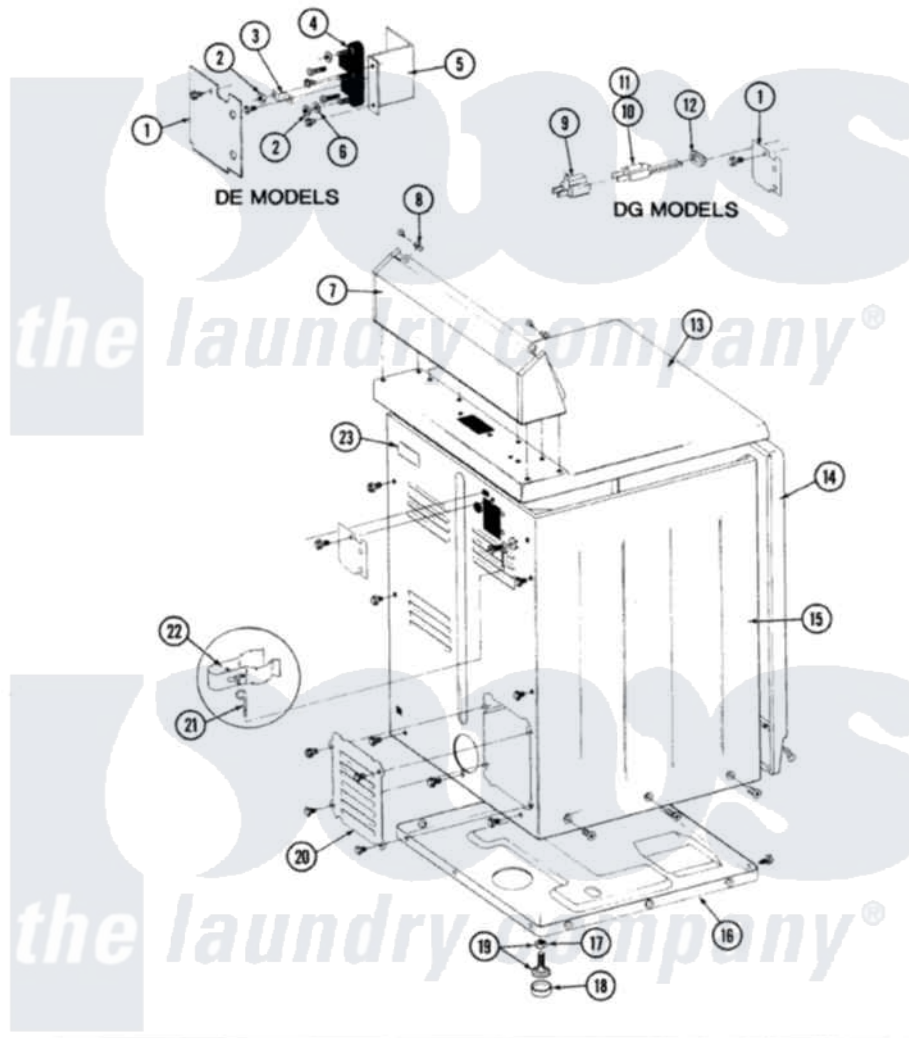

Maytag LDG5910 08 - REAR VIEW

SECTION: REAR VIEW
MODEL: DE-DG MODELS

Issue Date: 6/90

38

Maytag Residential Maytag LDG5910 Dryer Parts Parts Diagram 08 - REAR VIEW
Click on the part number to view part

Item	Original Part Number	Replaced By	Status	Part Description
1	Y312905		Not Available	COVER, TERMINAL
7	305193L			Console
8	215075			Fastener, Control Panel To Console
9	Y201808			Converter
10	302521		Not Available	CORD, POWER PART NOT USED-GAS MODELS ONLY
12	211881			Grommet, Cord Part Not Used-Gas Models Only
13	307104L			Top Cover Assembly
14	307998L			Front Panel---NA
15	Y313561			Screw---NA
"	Y310632	1163839		Screw
"	307124L		Not Available	CABINET ASSY ALMOND
16	Y303361		Not Available	BASE ASSY. (UPPER & LOWER)
17	Y052740	62739		Nut, Lock
18	Y314137			Foot, Rubber

19	Y305086		Adjustable Leg And Nut
20	Y312951	Not Available	ACCESS COVER, BACK
"	211294	90767	Screw, 8A X 3/8 HeX Washer Head Tapping
"	Y313559		Screw
21	311155		Ground Wire And Clamp
22	313122		Screw - Baffle To Tumbler
"	301548		Clamp, Ground Wire
23	214519		LABEL, ELECTRICAL INSTR. PART NOT USED-GAS MODELS ONLY