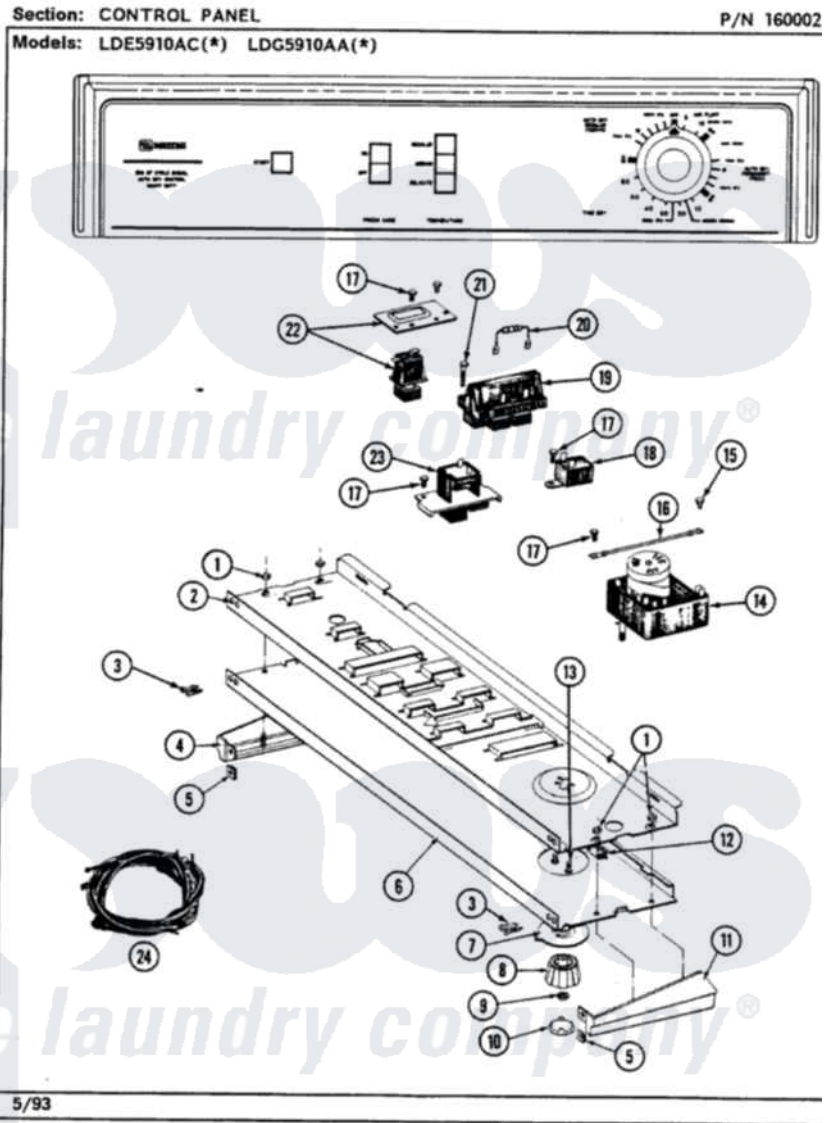

# Maytag LDG5910AAW 03 - CONTROL PANEL

Maytag Residential Maytag LDG5910AAW Dryer Parts Parts Diagram 03 - CONTROL PANEL  
 Click on the part number to view part

Item	Original Part Number	Replaced By	Status	Part Description
1	<a href="#">214872</a>			Palnut, End Cap Note: Nut, Lamp Holder
2	<a href="#">314184</a>			Back Up Plate
3	<a href="#">210932</a>			Screw, No.8 X 9/16 Ctsk Note: Screw, Inlet Duct
4	207215		Not Available	END CAP LH
5	<a href="#">214894</a>			Fastener, End Cap
6	308348		Not Available	CONTROL PANEL
7	<a href="#">315042</a>			Dial Skirt
8	<a href="#">315041</a>			Knob, Timer
9	<a href="#">312273</a>			Nut, Control Knob
10	215821		Not Available	CAP, KNOB
11	207216		Not Available	END CAP RH
12	<a href="#">214897</a>			Pad, Control Panel
13	315317	<a href="#">488234</a>		Screw 8-32 X 1/4
14	Y308255		Not Available	TIMER
15	211204	<a href="#">00767</a>		Screw, 8A X 3/8 HeX Washer

15	211294	<a href="#">30707</a>		Head Tapping
16	<a href="#">204807</a>			Ground Wire, Supp. Plte To Top Cover
17	211168	<a href="#">W10139210</a>		Screw, 8-18 X 5/16
18	305205	<a href="#">694419</a>		Mini-Buzzer
19	307304		Not Available	TEMP CONTROL SWITCH 3 BUTTON
20	<a href="#">306917</a>			Resistor, Med Temp Gas
21	213117	<a href="#">67006908</a>		Screw, Ice Rack
22	<a href="#">307305</a>			Switch Push To Start
23	<a href="#">307310</a>			Press Care Switch
24	308322		Not Available	WIRE HARNESS
"	308494		Not Available	HARNESS, WIRE
25	16000327		Not Available	GUIDE, QUICK REF. - MAYTAG
"	315088		Not Available	MANUAL, USE & CARE