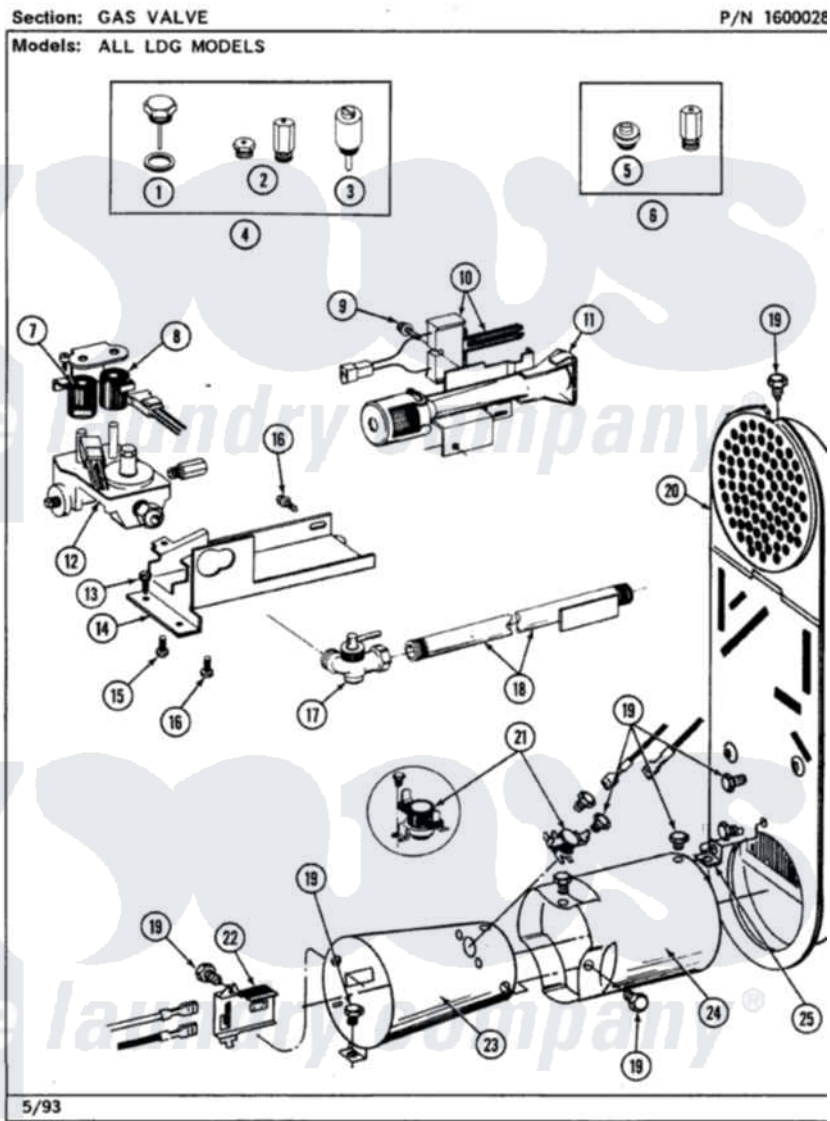

Maytag LDG5910AAW 05 - GAS VALVE

Maytag [Residential Maytag LDG5910AAW Dryer Parts](#) Parts Diagram 05 - GAS VALVE
Click on the part number to view part

Item	Original Part Number	Replaced By	Status	Part Description
1	302810			Screw Assembly - Blue Block Ope
2	305861		Not Available	MAIN BURNER ORIFICE KIT-LPG
3	306184		Not Available	PLUG, BLOCKING (LPG REGULATOR)
4	Y306195	MAL9000AXX		LP Gas Con
5	314602	694424		Leak, Limiter
6	306204	33002924		Gas Conv K
7	306106			Coil, Holding And Booster-W
8	306105	694540		Coil, 60 Hz
9	304971			Screw Note: Screw, Igniter
10	304970	4391996		Ignitor
11	304974	33002793		Burner Assembly
12	306176			Valve, Gas
13	Y313561			Screw---NA
14	314566			Gas Control Bracket

15	314082	90767	Screw, 8A X 3/8 HeX Washer Head Tapping
16	Y313559		Screw
17	Y303349		Angle Shut-Off, Gas Valve
18	Y303383	33001735	Pipe And Bracket Assembly Series 18 Not Needed Use Vavle
19	211294	90767	Screw, 8A X 3/8 HeX Washer Head Tapping
20	Y308504	Not Available	INLET DUCT ASSEMBLY
"	307119		Duct, Inlet Assembly
21	303395		Thermostat, Hi-Limit
22	Y303377	338906	Radiant, Sensor
23	Y308548		Combustion Cone Assembly
"	Y303368		Cone, Combustion
24	Y303841		Cone, Extension
25	Y312890		Retainer, Heater Chamber