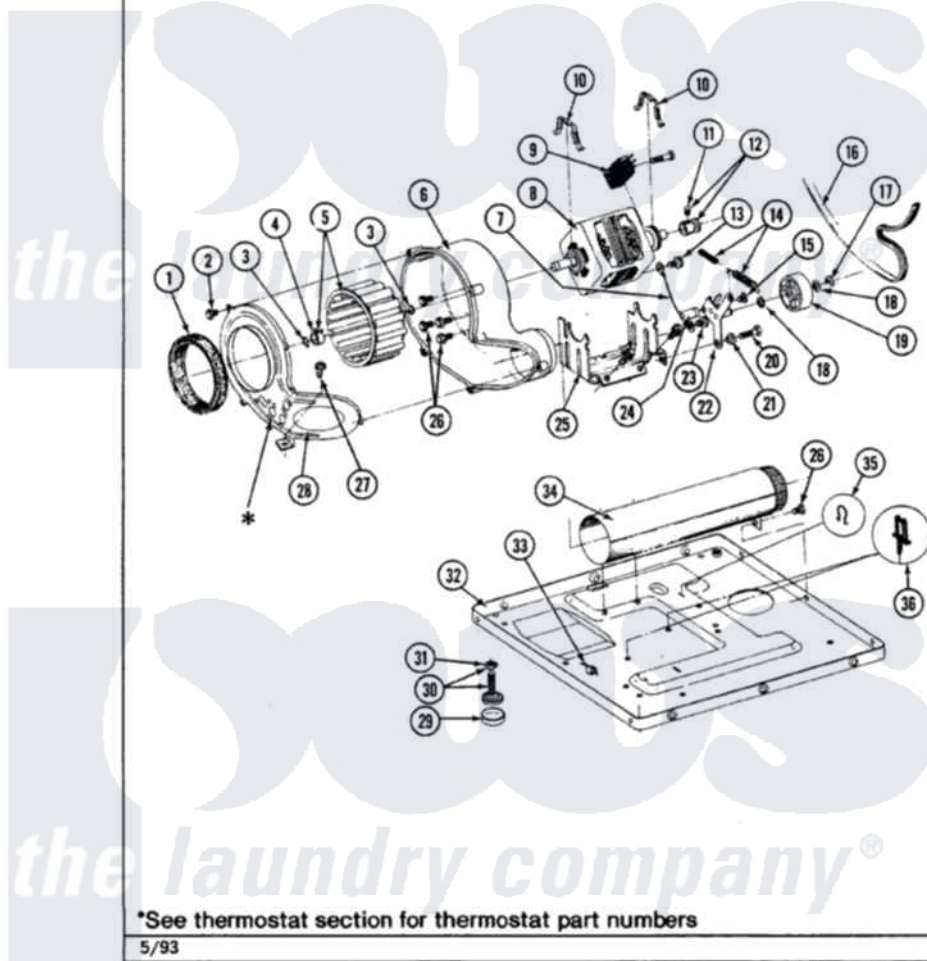

# Maytag LDG5910AAW 06 - MOTOR DRIVE

Section: MOTOR DRIVE

P/N 1600028

Models: ALL MODELS

Maytag [Residential Maytag LDG5910AAW Dryer Parts](#) Parts Diagram 06 - MOTOR DRIVE

[Click on the part number to view part](#)

Item	Original Part Number	Replaced By	Status	Part Description
1	<a href="#">Y312901</a>			Seal, Housing Cover
2	Y312961	<a href="#">W10116751</a>		Screw
3	410233	<a href="#">9703438</a>		Ring-Retrn
4	<a href="#">312967</a>			Clamp, Blower Housing
5	<a href="#">Y303836</a>			Blower Wheel Assembly And Clamp
6	<a href="#">Y312893</a>			Housing, Blower
7	<a href="#">901220</a>			Ground Wire
8	Y303358	<a href="#">W10410999</a>		Motor-Drve
9	306207		Not Available	(PROD. No.303358-8 & No.303358-9)
"	Y303877		Not Available	SWITCH, MOTOR EXTERNAL START No.303358-2, No.303358-4, 303358-7
"	<a href="#">Y303879</a>			Switch, Motor External Start
10	<a href="#">Y015825</a>			Clip, Motor To Motor Support
11	<a href="#">Y053241</a>			Set Screw, Motor Pulley
12	Y305185	<a href="#">6-3051850</a>		Pulley- MO