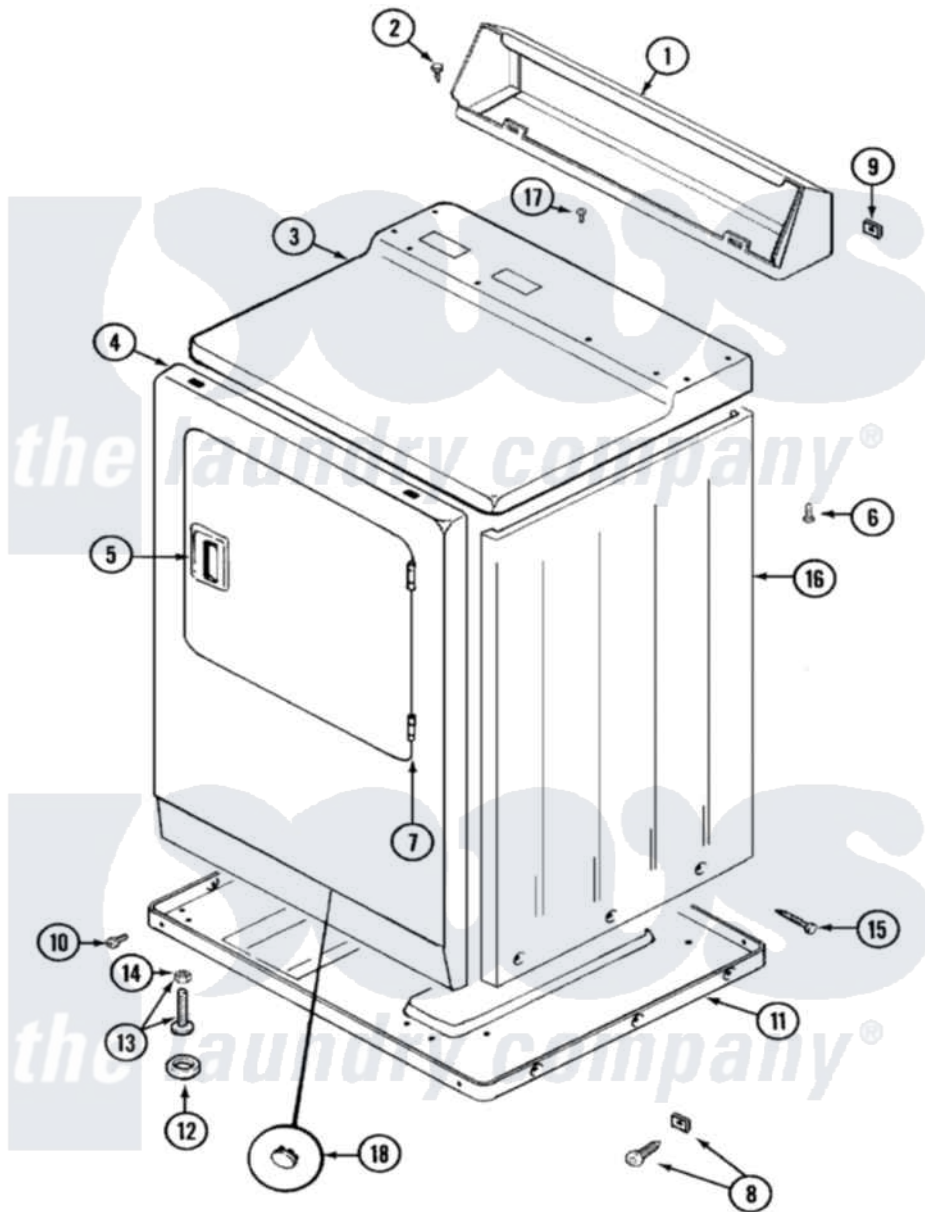

Maytag LDG5914AAL 01 - CABINET-FRONT

Maytag Residential Maytag LDG5914AAL Dryer Parts Parts Diagram 01 - CABINET-FRONT
 Click on the part number to view part

Item	Original Part Number	Replaced By	Status	Part Description
1	305193L			Console
2	216423	3370225		Screw
3	33001166		Not Available	COVER, TOP (ALM)---NA
4	33001221	22001817		Sheet, Sound Damper
"	33001258	33001242		Panel, Front
5	33001254	37001047		Handle, Door
6	33001241			Handle, Door
7	33001230			Hinge, Door
8	204439			Screw And Fstner Assembly
9	215075			Fastener, Control Panel To Console
10	Y310632	1163839		Screw
"	Y313561			Screw---NA
11	Y303361		Not Available	BASE ASSY. (UPPER & LOWER)
12	Y314137			Foot, Rubber
13	Y305086			Adjustable Leg And Nut

14	Y052740	62739	Nut, Lock
15	213007		Xfor Cabinet See Cabinet, Back
16	33001160		Not Available
17	210186	3370225	Screw
18	33001168		Not Available
			PLUG, SIGHT HOLE (ALM)