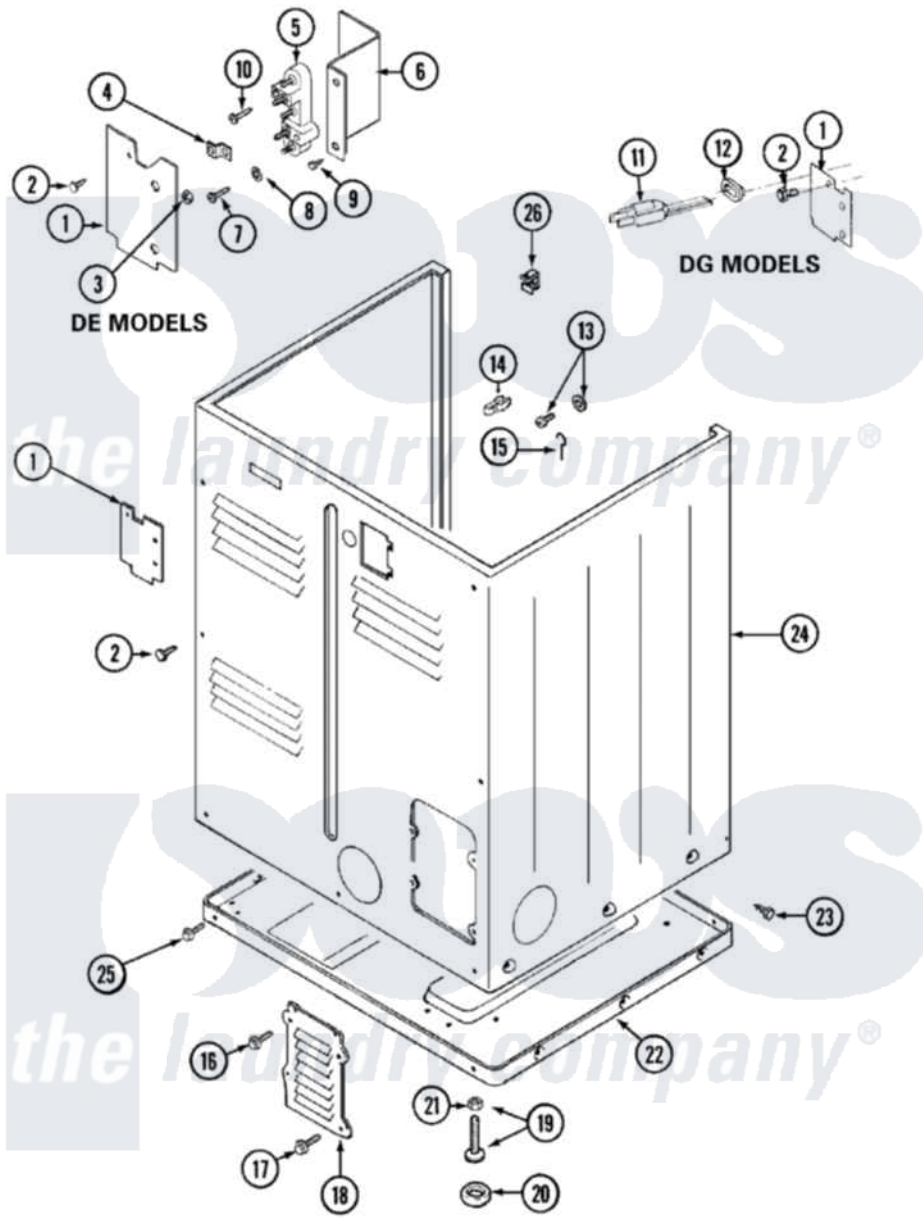

Maytag LDG5914AAL 02 - CABINET-REAR

Maytag [Residential Maytag LDG5914AAL Dryer Parts](#) Parts Diagram 02 - CABINET-REAR
 Click on the part number to view part

Item	Original Part Number	Replaced By	Status	Part Description
1	Y312905		Not Available	COVER, TERMINAL
2	Y313561			Screw---NA
11	33001246		Not Available	CORD, POWER
12	211881			Grommet, Cord Part Not Used-Gas Models Only
13	303846	22003781		Screw, Ground Strap
14	301548			Clamp, Ground Wire
15	204807			Ground Wire, Supp. Plte To Top Cover
16	Y313559			Screw
17	211294	90767		Screw, 8A X 3/8 HeX Washer Head Tapping
18	Y312951		Not Available	ACCESS COVER, BACK
19	Y305086			Adjustable Leg And Nut
20	Y314137			Foot, Rubber
21	Y052740	62739		Nut, Lock
22	Y303361		Not Available	BASE ASSY. (UPPER & LOWER)

23	213007		Xfor Cabinet See Cabinet, Back
24	33001160	Not Available	CABINET (ALM)
25	Y313561		Screw---NA
"	Y310632	1163839	Screw
26	Y310376		Clip, Door Switch Harness