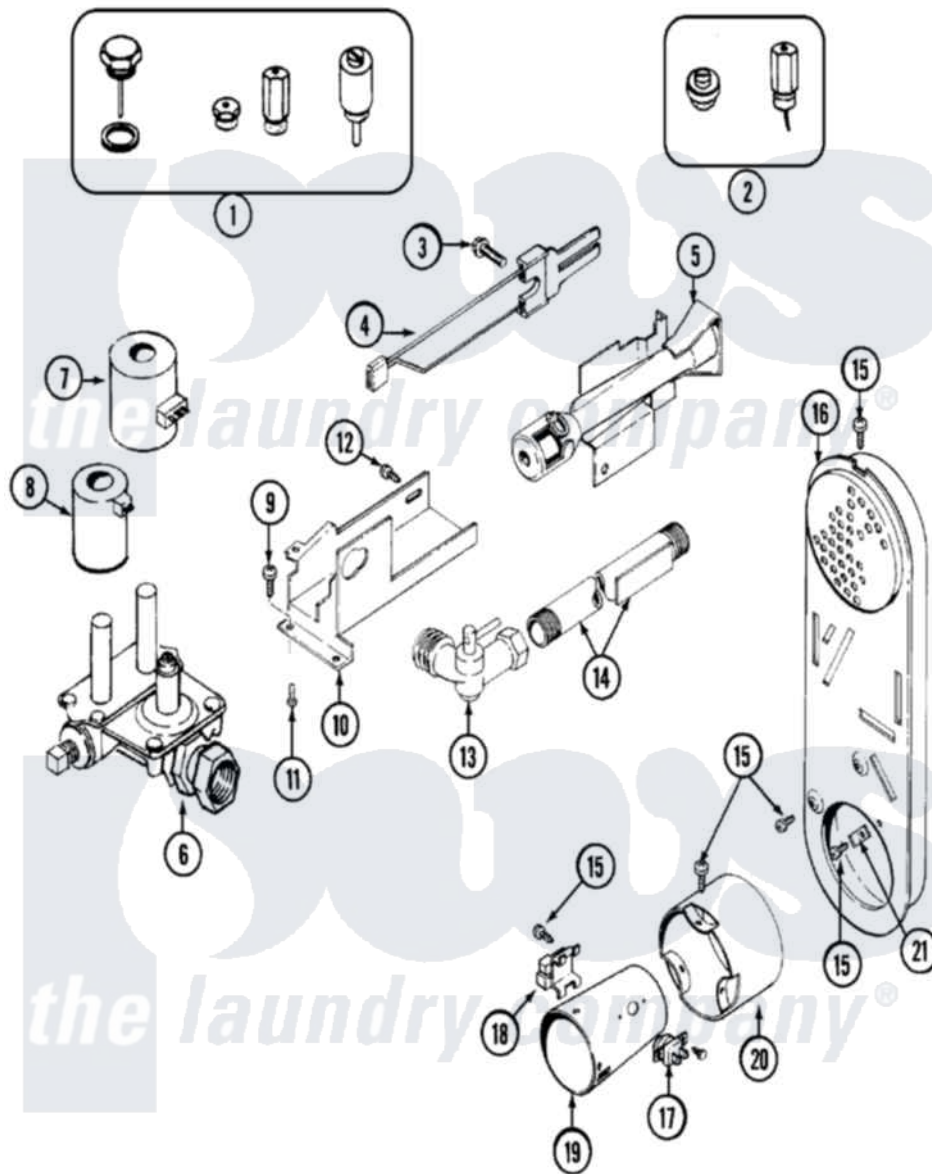

# Maytag LDG5914AAL 05 - GAS VALVE

Maytag [Residential Maytag LDG5914AAL Dryer Parts](#) Parts Diagram 05 - GAS VALVE  
 Click on the part number to view part

Item	Original Part Number	Replaced By	Status	Part Description
1	Y306195	<a href="#">MAL9000AXX</a>		LP Gas Con
2	306204	<a href="#">33002924</a>		Gas Conv K
3	<a href="#">304971</a>			Screw Note: Screw, Igniter
4	304970	<a href="#">4391996</a>		Ignitor
5	33001247	<a href="#">33002793</a>		Burner Assembly
6	<a href="#">306176</a>			Valve, Gas
7	<a href="#">306106</a>			Coil, Holding And Booster--W
8	306105	<a href="#">694540</a>		Coil, 60 Hz
9	<a href="#">Y313561</a>			Screw---NA
10	<a href="#">314566</a>			Gas Control Bracket
11	<a href="#">Y313559</a>			Screw
12	314082	<a href="#">90767</a>		Screw, 8A X 3/8 HeX Washer Head Tapping
"	314568	<a href="#">Y313559</a>		Screw
13	<a href="#">Y303349</a>			Angle Shut-Off, Gas Valve
14	Y303383	<a href="#">33001735</a>		Pipe And Bracket Assembly Series 18 Not Needed Use

15	211294	<a href="#">90767</a>	Vavle
			Screw, 8A X 3/8 HeX Washer Head Tapping
16	Y308504		Not Available
			INLET DUCT ASSEMBLY
17	<a href="#">303395</a>		Thermostat, Hi-Limit
18	Y303377	<a href="#">338906</a>	Radiant, Sensor
19	<a href="#">Y308548</a>		Combustion Cone Assembly
20	<a href="#">Y303841</a>		Cone, Extension
21	<a href="#">Y312890</a>		Retainer, Heater Chamber