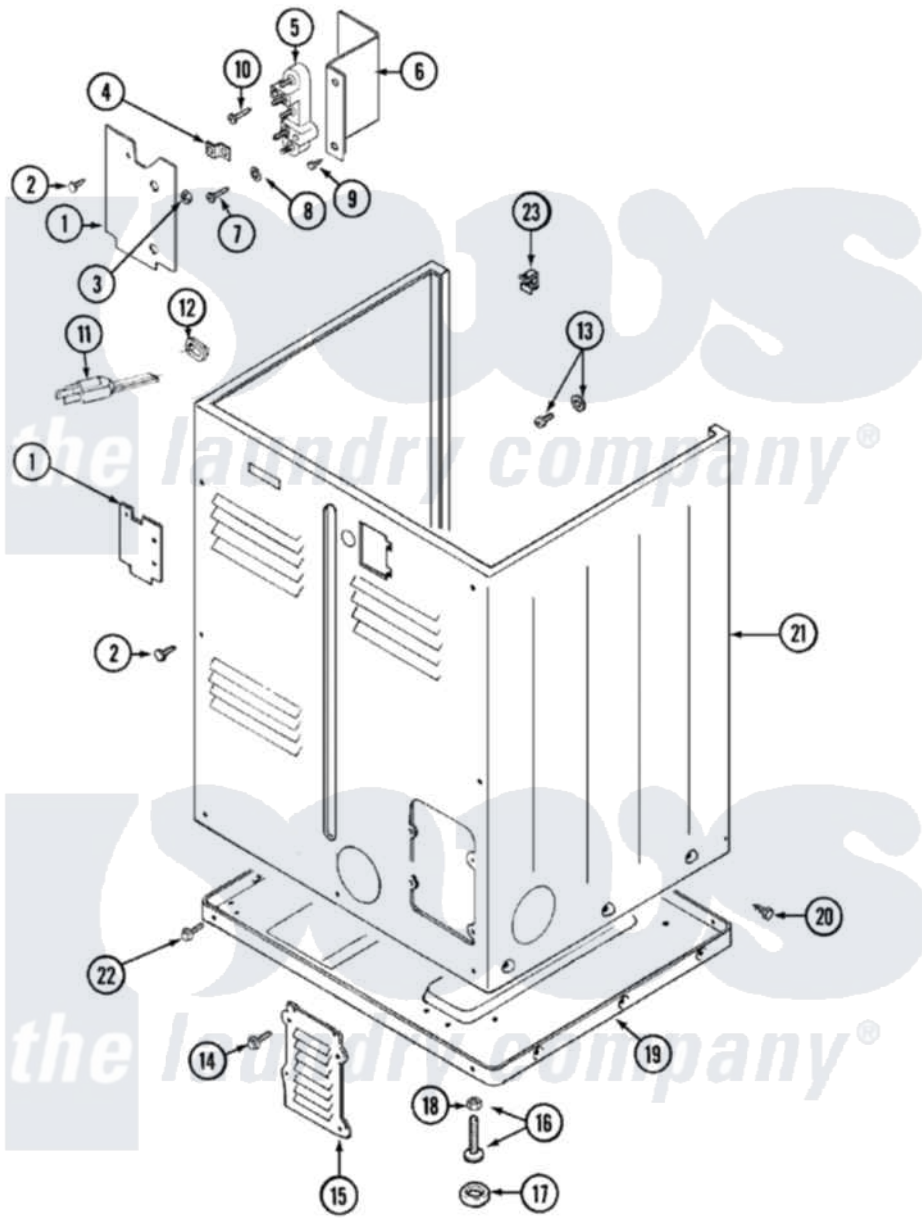

# Maytag LDG5916AAE 02 - CABINET-REAR

Maytag [Residential Maytag LDG5916AAE Dryer Parts](#) Parts Diagram 02 - CABINET-REAR  
 Click on the part number to view part

Item	Original Part Number	Replaced By	Status	Part Description
1	Y312905		Not Available	COVER, TERMINAL
2	<a href="#">Y313561</a>			Screw---NA
11	33001246		Not Available	CORD, POWER
12	<a href="#">211881</a>			Grommet, Cord Part Not Used-Gas Models Only
13	303846	<a href="#">22003781</a>		Screw, Ground Strap
14	216423	<a href="#">3370225</a>		Screw
15	Y312951		Not Available	ACCESS COVER, BACK
16	<a href="#">Y305086</a>			Adjustable Leg And Nut
17	<a href="#">Y314137</a>			Foot, Rubber
18	Y052740	<a href="#">62739</a>		Nut, Lock
19	Y303361		Not Available	BASE ASSY. (UPPER & LOWER)
20	<a href="#">213007</a>			Xfor Cabinet See Cabinet, Back
21	33001159	<a href="#">33001327</a>		Cabinet
22	<a href="#">Y313561</a>			Screw---NA