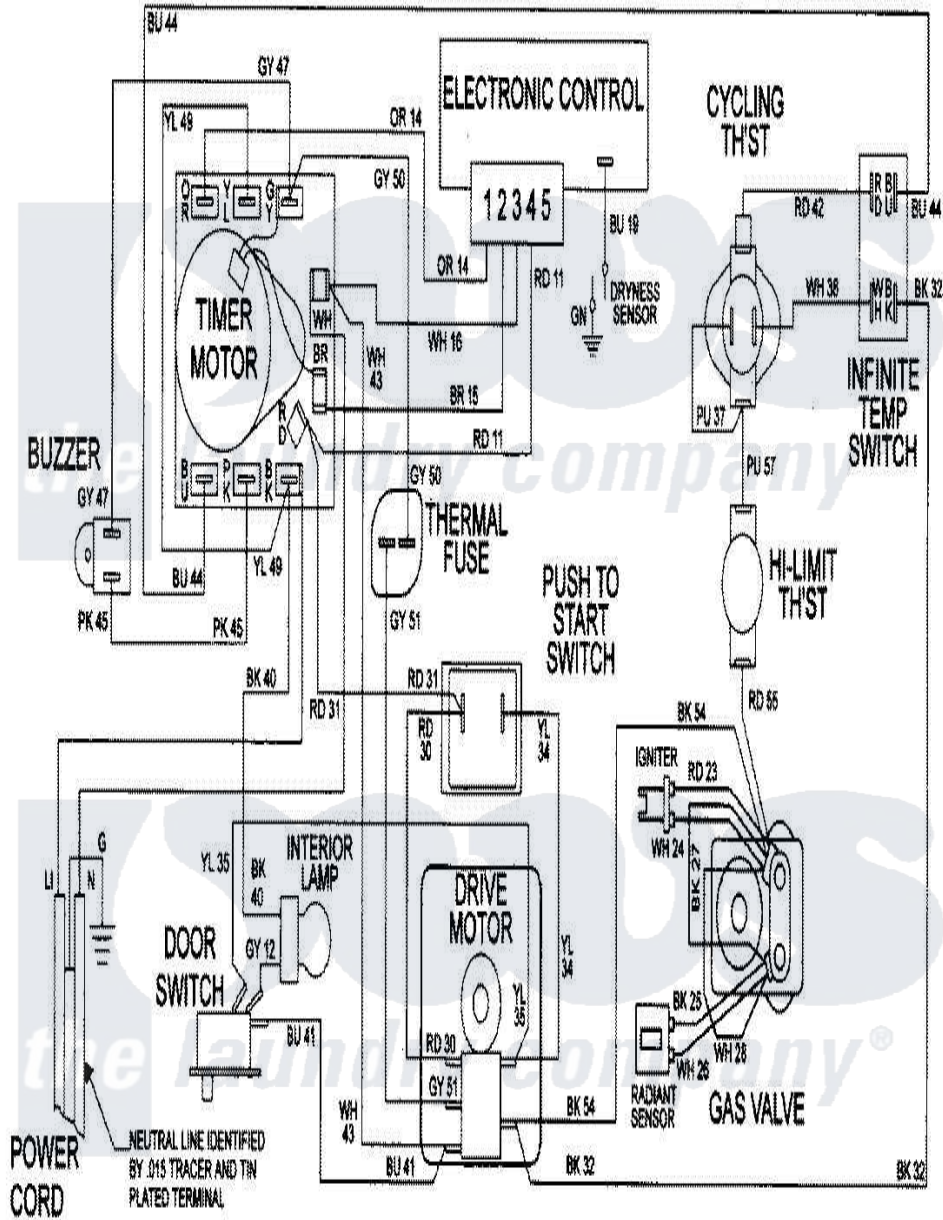

Maytag LDG5916AAE 09 - WIRING INFORMATION

Maytag Residential Maytag LDG5916AAE Dryer Parts Parts Diagram 09 - WIRING INFORMATION
 Click on the part number to view part

Item	Original Part Number	Replaced By	Status	Part Description
NI	15001945		Not Available	WIRING INFORMATION