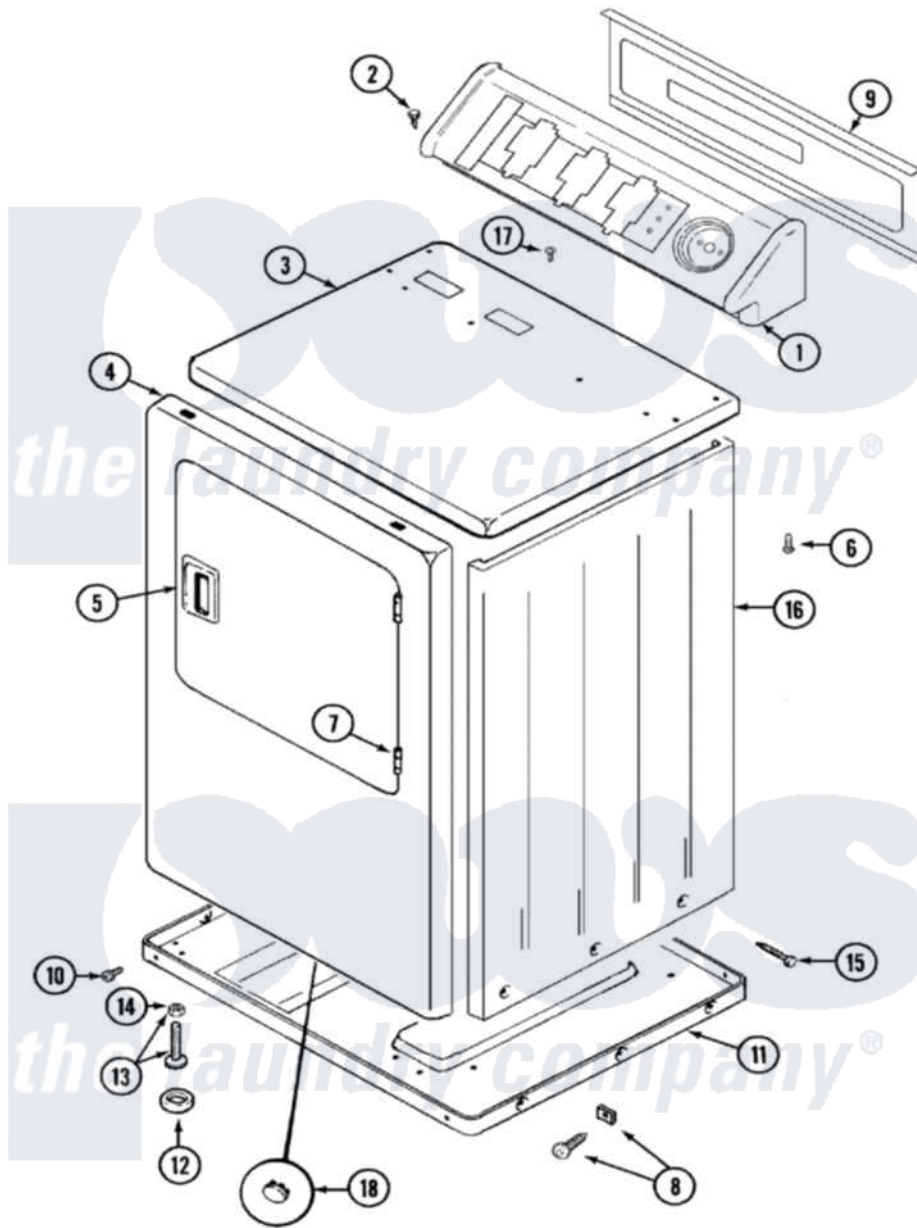

Maytag LDG5916AAM 01 - CABINET-FRONT

Maytag [Residential Maytag LDG5916AAM Dryer Parts](#) Parts Diagram 01 - CABINET-FRONT
 Click on the part number to view part

Item	Original Part Number	Replaced By	Status	Part Description
1	33001613			Console
2	216423	3370225		Screw
3	33001609			Cover, Top ----NA
4	33001611			Panel, Front ----NA
"	33001486	98008544		Screw
"	33001221	22001817		Sheet, Sound Damper
5	33001254	37001047		Handle, Door
6	214354			Screw, Top Cover To Cabnt.
7	33001230			Hinge, Door
8	12001340	204439		Screw And Fstner Assembly
9	33001625		Not Available	PANEL, BACK----NA
10	Y313561			Screw----NA
"	Y310632	1163839		Screw
11	Y303361		Not Available	BASE ASSY. (UPPER & LOWER)
12	Y314137			Foot, Rubber
13	Y305086			Adjustable Leg And Nut

14	Y052740	62739	Nut, Lock
15	213007		Xfor Cabinet See Cabinet, Back
16	33001160		Not Available
17	210186	3370225	CABINET (ALM)
18	33001615		Not Available
			Screw
			PLUG, FRONT PANEL (ALM)