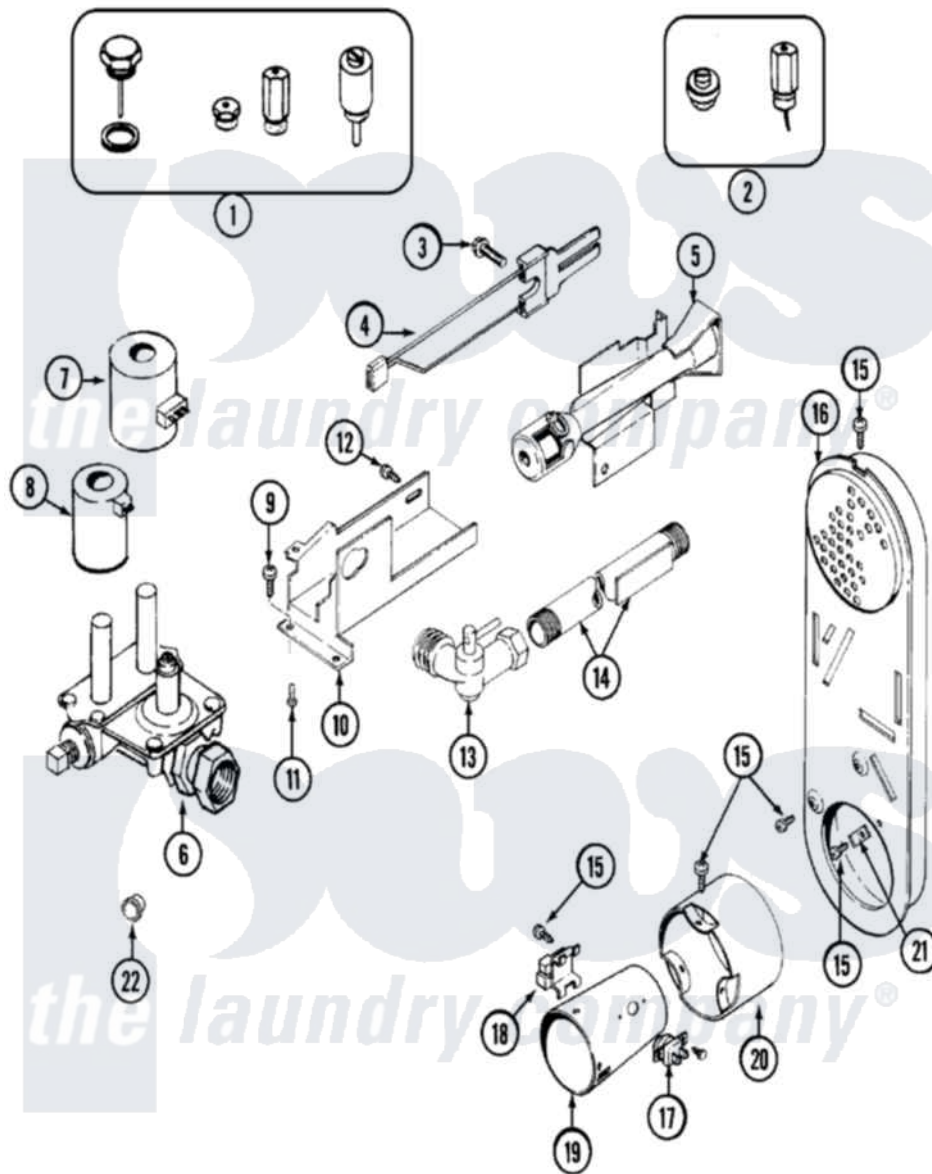

# Maytag LDG5916AAM 06 - GAS VALVE

Maytag [Residential Maytag LDG5916AAM Dryer Parts](#) Parts Diagram 06 - GAS VALVE  
 Click on the part number to view part

Item	Original Part Number	Replaced By	Status	Part Description
1	Y306195	<a href="#">MAL9000AAXX</a>		LP Gas Con
2	306204	<a href="#">33002924</a>		Gas Conv K
3	<a href="#">304971</a>			Screw Note: Screw, Igniter
4	304970	<a href="#">4391996</a>		Ignitor
5	33001247	<a href="#">33002793</a>		Burner Assembly
6	<a href="#">306176</a>			Valve, Gas
7	<a href="#">306106</a>			Coil, Holding And Booster--W
8	306105	<a href="#">694540</a>		Coil, 60 Hz
9	<a href="#">Y313561</a>			Screw---NA
10	<a href="#">314566</a>			Gas Control Bracket
11	<a href="#">Y313559</a>			Screw
12	314568	<a href="#">Y313559</a>		Screw
"	314082	<a href="#">90767</a>		Screw, 8A X 3/8 HeX Washer Head Tapping
13	<a href="#">Y303349</a>			Angle Shut-Off, Gas Valve
"	33001842	<a href="#">3406051</a>		Elbow Union Assembly Pipe And Bracket Assembly

14	Y303383	<a href="#">33001735</a>	Series 18 Not Needed Use Vavle
15	211294	<a href="#">90767</a>	Screw, 8A X 3/8 HeX Washer Head Tapping
16	Y308504	Not Available	INLET DUCT ASSEMBLY
17	<a href="#">303395</a>		Thermostat, Hi-Limit
18	Y303377	<a href="#">338906</a>	Radiant, Sensor
19	<a href="#">Y308548</a>		Combustion Cone Assembly
20	<a href="#">Y303841</a>		Cone, Extension
21	<a href="#">Y312890</a>		Retainer, Heater Chamber
22	<a href="#">33001693</a>		Cap, Gas Pipe