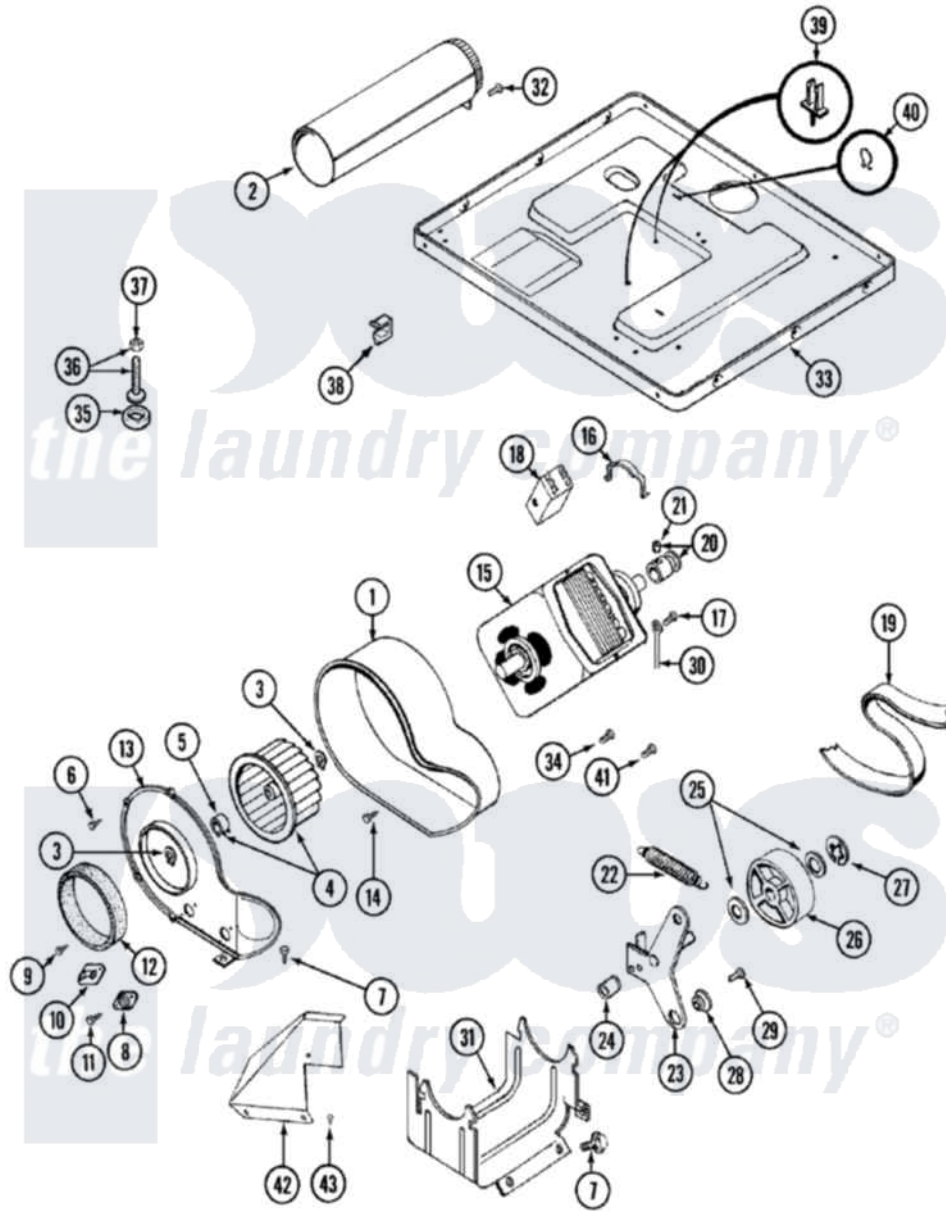

Maytag LDG5916AAM 07 - MOTOR DRIVE

Maytag [Residential Maytag LDG5916AAM Dryer Parts](#) Parts Diagram 07 - MOTOR DRIVE
 Click on the part number to view part

Item	Original Part Number	Replaced By	Status	Part Description
1	Y312893			Housing, Blower
2	Y303442			EXHAUST DUCT ASSEMBLY
3	410233	9703438		Ring-Retrnr
4	Y303836			Blower Wheel Assembly And Clamp
5	312967			Clamp, Blower Housing
6	Y312961	W10116751		Screw
7	Y313561			Screw----NA
8	306910			Thermostat, Multi Temp Note: Thermostat
9	211294	90767		Screw, 8A X 3/8 HeX Washer Head Tapping
10	306604			Cut-Off, Thermal Part Not Used
11	314848	W10116760		Screw
12	Y312901			Seal, Housing Cover
13	314846			Cover, Blower Housing
14	314818	1163839		Screw

15	Y303358	W10410999	Motor-Drve
16	Y015825		Clip, Motor To Motor Support
17	910343	488234	Screw 8-32 X 1/4
18	Y303879		Switch, Motor External Start
"	Y303877	Not Available	SWITCH, MOTOR EXTERNAL START No.303358-2, No.303358-4, 303358-7
"	306207	Not Available	(PROD. No.303358-8 & No.303358-9)
19	Y312959		Poly "V" Belt For Tumbler
20	Y305185	6-3051850	Pulley- MO
21	Y053241		Set Screw, Motor Pulley
22	Y303945		IDLER SPRING ASSY. W/PLUG
23	Y303363	6-3033630	Idler Arm
24	Y313582	W10116756	Spacer
25	Y312527		Washer, Idler Shaft
26	Y303705	6-3037050	Pulley- ID
27	312958	354987	Ring, Retaining
28	Y312894	315772	Sleeve, Idler Arm
29	Y014874		Screw, Idler Arm And Sleeve
30	901220		Ground Wire
31	312897	Not Available	SUPPORT, MOTOR
32	Y310632	1163839	Screw
33	Y305084		Base Assembly
34	211294	90767	Screw, 8A X 3/8 HeX Washer Head Tapping
35	Y314137		Foot, Rubber
36	Y305086		Adjustable Leg And Nut
37	Y052740	62739	Nut, Lock
38	Y310376		Clip, Door Switch Harness
39	315471	22003298	Retainer, Wire
40	410490		Spring, Retainer Wire Harness
41	Y312961	W10116751	Screw