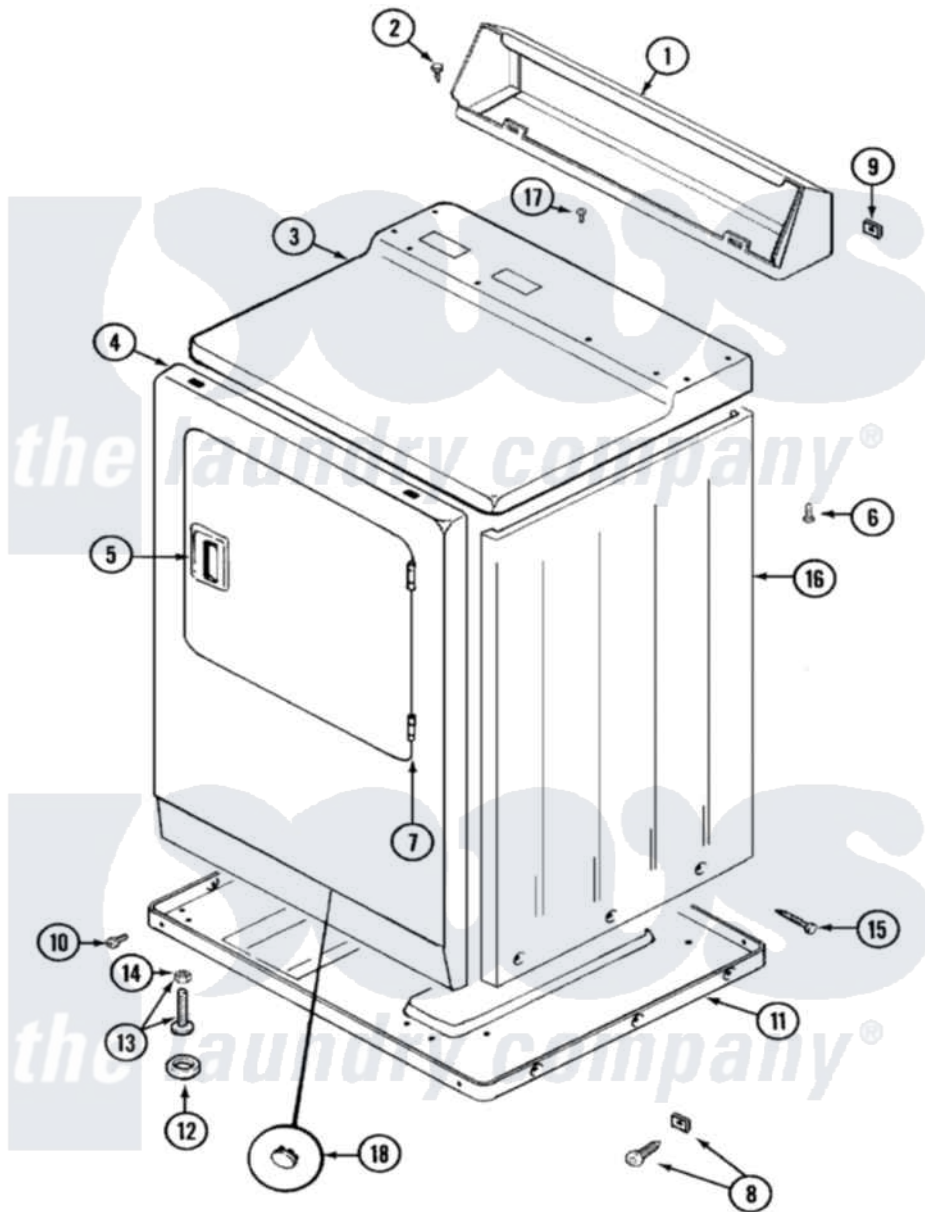

# Maytag LDG6004AAW 01 - CABINET-FRONT

Maytag Residential Maytag LDG6004AAW Dryer Parts Parts Diagram 01 - CABINET-FRONT  
 Click on the part number to view part

Item	Original Part Number	Replaced By	Status	Part Description
1	<a href="#">Y305193</a>			Console
2	216423	<a href="#">3370225</a>		Screw
3	<a href="#">33001165</a>			Top Cover Assembly
4	<a href="#">33001242</a>			Panel, Front
5	<a href="#">33001241</a>			Handle, Door
6	<a href="#">214354</a>			Screw, Top Cover To Cabnt.
7	<a href="#">33001230</a>			Hinge, Door
8	<a href="#">204439</a>			Screw And Fstner Assembly
9	<a href="#">215075</a>			Fastener, Control Panel To Console
10	<a href="#">Y313561</a>			Screw---NA
"	Y310632	<a href="#">1163839</a>		Screw
11	Y303361		Not Available	BASE ASSY. (UPPER & LOWER)
12	<a href="#">Y314137</a>			Foot, Rubber
13	<a href="#">Y305086</a>			Adjustable Leg And Nut
14	Y052740	<a href="#">62739</a>		Nut, Lock

15	<a href="#">213007</a>		Xfor Cabinet See Cabinet, Back
16	33001159	<a href="#">33001327</a>	Cabinet
17	210186	<a href="#">3370225</a>	Screw
18	33001132	<a href="#">33002342</a>	Plug, Sifht Hole