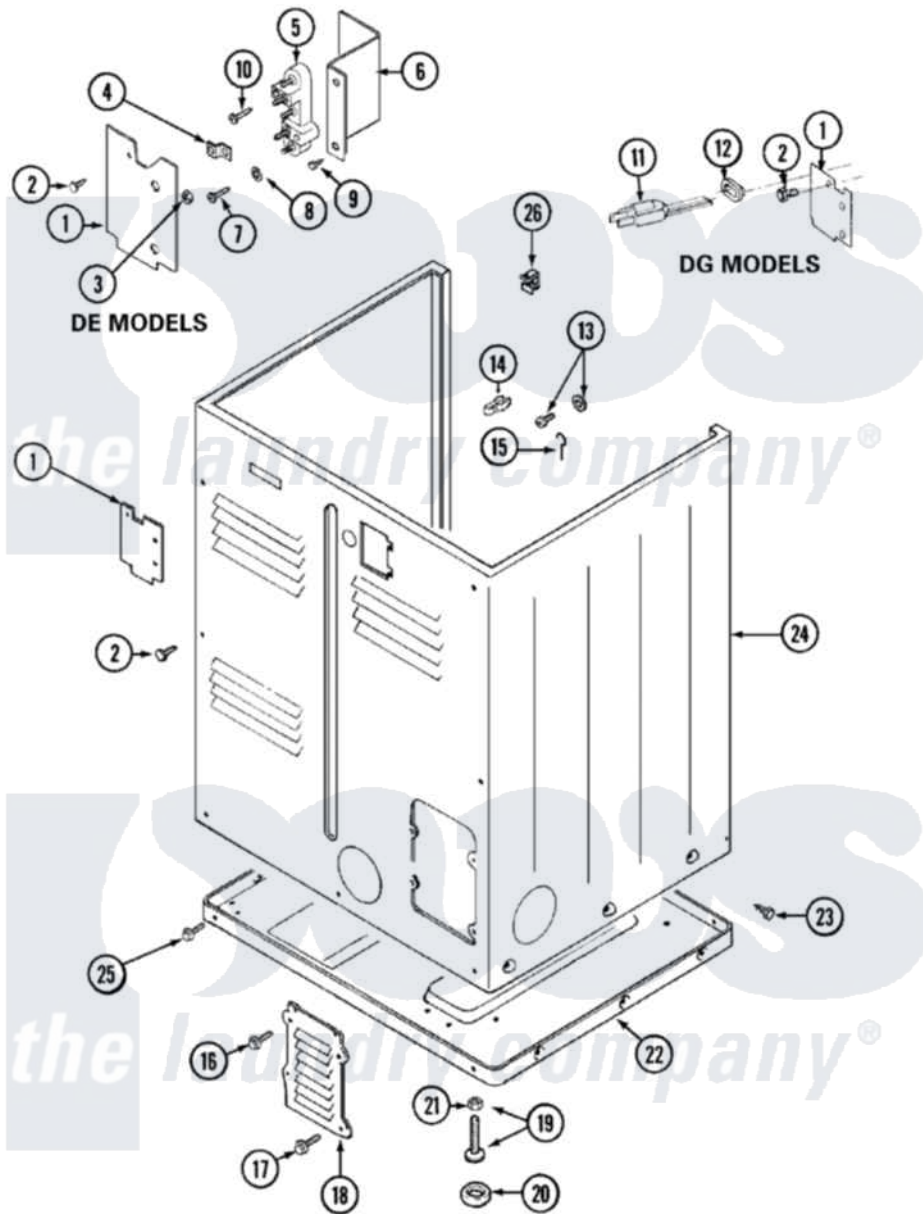

Maytag LDG6004AAW 02 - CABINET-REAR

Maytag [Residential Maytag LDG6004AAW Dryer Parts](#) Parts Diagram 02 - CABINET-REAR
 Click on the part number to view part

| Item | Original Part Number | Replaced By | Status | Part Description |
|------|-------------------------|--------------------------|---------------|---|
| 1 | Y312905 | | Not Available | COVER, TERMINAL |
| 2 | Y313561 | | | Screw---NA |
| 11 | 33001246 | | Not Available | CORD, POWER |
| 12 | 211881 | | | Grommet, Cord Part Not Used-Gas Models Only |
| 13 | 303846 | 22003781 | | Screw, Ground Strap |
| 14 | 301548 | | | Clamp, Ground Wire |
| 15 | 204807 | | | Ground Wire, Supp. Plte To Top Cover |
| 16 | Y313559 | | | Screw |
| 17 | 211294 | 90767 | | Screw, 8A X 3/8 HeX Washer Head Tapping |
| 18 | Y312951 | | Not Available | ACCESS COVER, BACK |
| 19 | Y305086 | | | Adjustable Leg And Nut |
| 20 | Y314137 | | | Foot, Rubber |
| 21 | Y052740 | 62739 | | Nut, Lock |
| 22 | Y303361 | | Not Available | BASE ASSY. (UPPER & LOWER) |