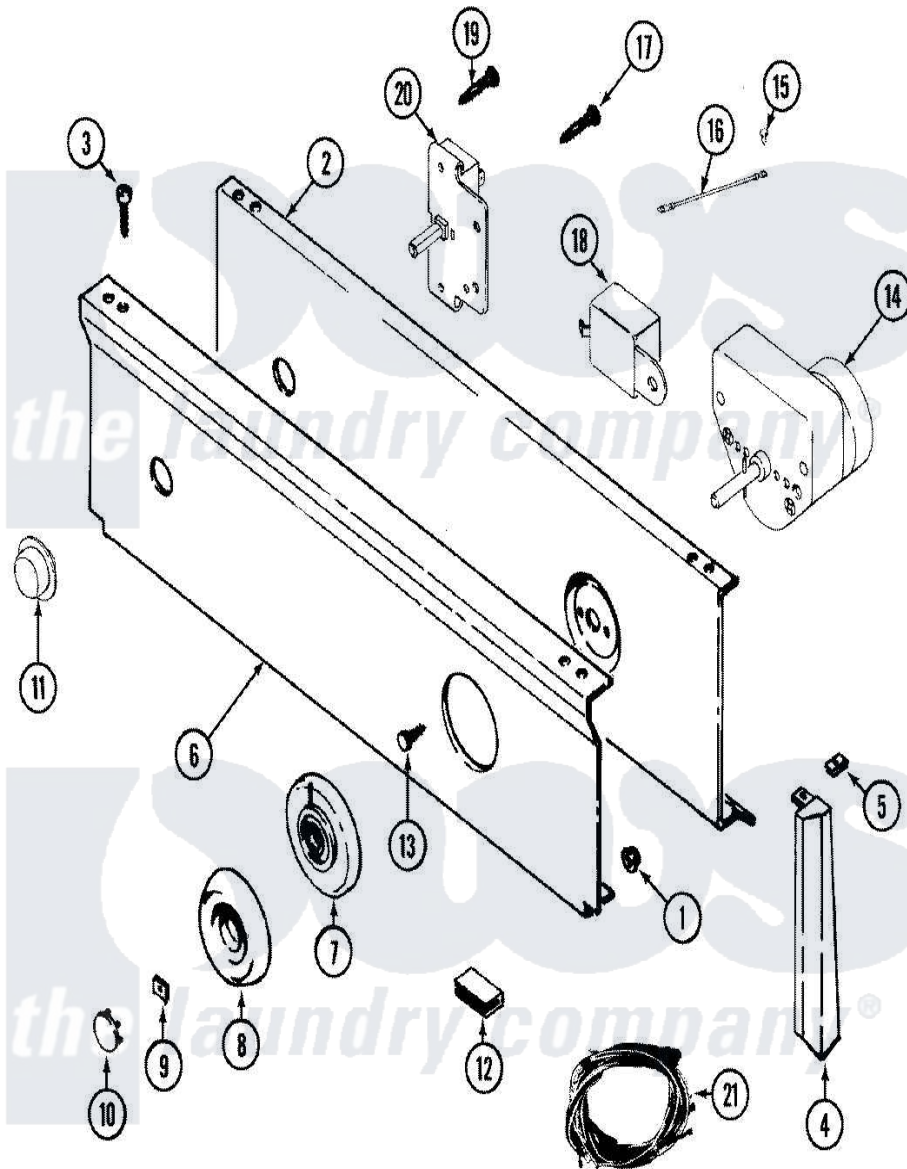

# Maytag LDG6004AAW 03 - CONTROL PANEL

Maytag Residential Maytag LDG6004AAW Dryer Parts Parts Diagram 03 - CONTROL PANEL  
 Click on the part number to view part

Item	Original Part Number	Replaced By	Status	Part Description
1	<a href="#">214872</a>			Palnut, End Cap Note: Nut, Lamp Holder
2	33001237		Not Available	PLATE, SUPPORT
3	314728	<a href="#">210932</a>		Screw, No.8 X 9/16 Ctsk Note: Screw, Inlet Duct
4	<a href="#">207927</a>			End Cap, Control Panel
"	207928		Not Available	END CAP, CTRL. PNL. (LT-BLK)
5	<a href="#">214894</a>			Fastener, End Cap
6	<a href="#">33001090</a>			Panel, Control
7	33001182		Not Available	SKIRT, TIMER DIAL (BLK)
8	<a href="#">315041</a>			Knob, Timer
9	<a href="#">312273</a>			Nut, Control Knob
10	216193		Not Available	CAP, TIMER KNOB (BLK)
11	<a href="#">33001184</a>			Button
12	<a href="#">214897</a>			Pad, Control Panel
13	315317	<a href="#">488234</a>		Screw 8-32 X 1/4

14	Y308221		Not Available	TIMER
15	210186	<a href="#">3370225</a>		Screw
16	<a href="#">204807</a>			Ground Wire, Supp. Plte To Top Cover
17	315317	<a href="#">488234</a>		Screw 8-32 X 1/4
18	Y308205	<a href="#">33001623</a>		Buzzer, Non-Adjustable
19	315317	<a href="#">488234</a>		Screw 8-32 X 1/4
20	33001232		Not Available	SWITCH, PUSH TO START
21	33001546		Not Available	HARNESS, WIRE
"	<a href="#">33001119</a>			Harness, Wire
22	16000327		Not Available	GUIDE, QUICK REF. - MAYTAG
"	33001238		Not Available	MANUAL, USE & CARE