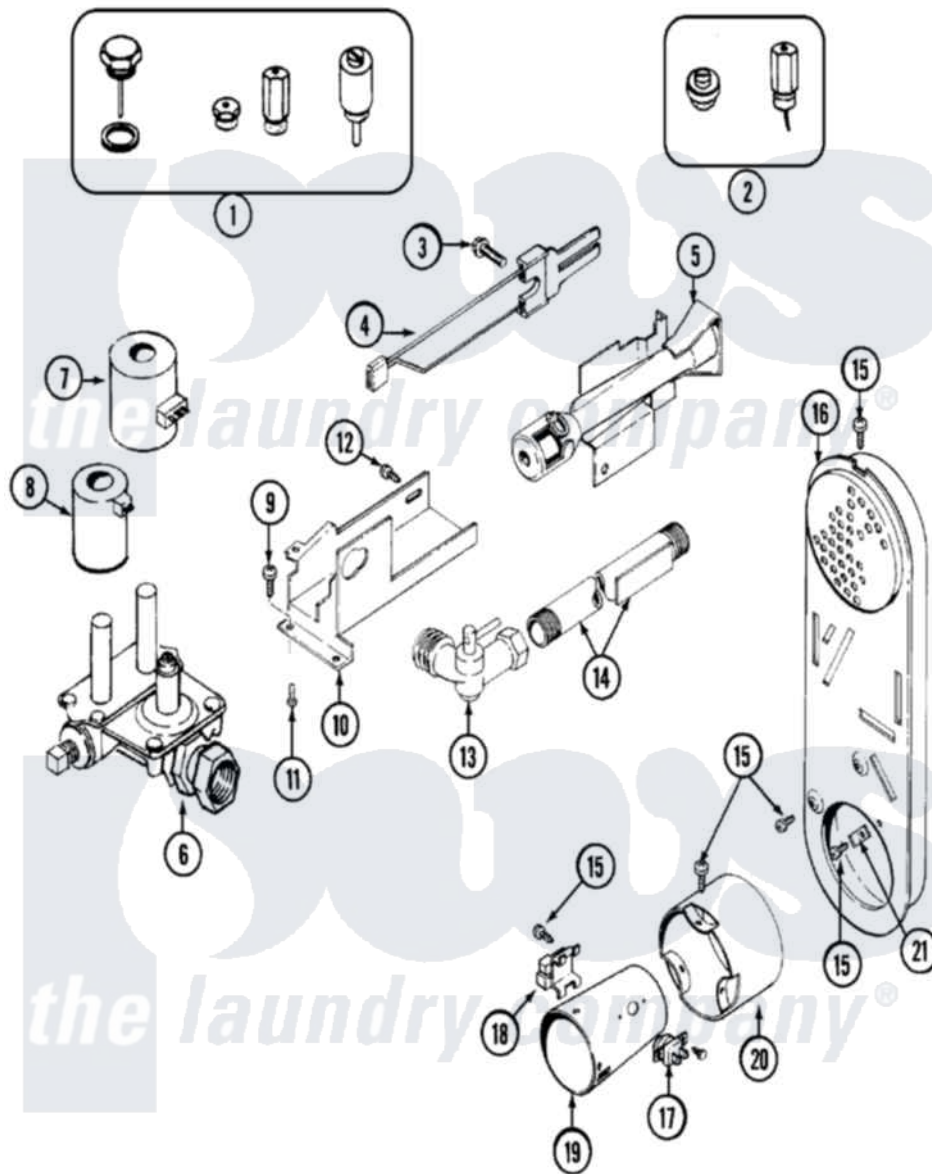

Maytag LDG6004AAW 06 - GAS VALVE

Maytag [Residential Maytag LDG6004AAW Dryer Parts](#) Parts Diagram 06 - GAS VALVE
 Click on the part number to view part

Item	Original Part Number	Replaced By	Status	Part Description
1	Y306195	MAL9000AXX		LP Gas Con
2	306204	33002924		Gas Conv K
3	304971			Screw Note: Screw, Igniter
4	304970	4391996		Ignitor
5	33001247	33002793		Burner Assembly
6	306176			Valve, Gas
7	306106			Coil, Holding And Booster--W
8	306105	694540		Coil, 60 Hz
9	Y313561			Screw---NA
10	314566			Gas Control Bracket
11	Y313559			Screw
12	314082	90767		Screw, 8A X 3/8 HeX Washer Head Tapping
"	314568	Y313559		Screw
13	Y303349			Angle Shut-Off, Gas Valve
14	Y303383	33001735		Pipe And Bracket Assembly Series 18 Not Needed Use

15	211294	90767	Vavle
			Screw, 8A X 3/8 HeX Washer Head Tapping
16	Y308504		Not Available
			INLET DUCT ASSEMBLY
17	303395		Thermostat, Hi-Limit
18	Y303377	338906	Radiant, Sensor
19	Y308548		Combustion Cone Assembly
20	Y303841		Cone, Extension
21	Y312890		Retainer, Heater Chamber