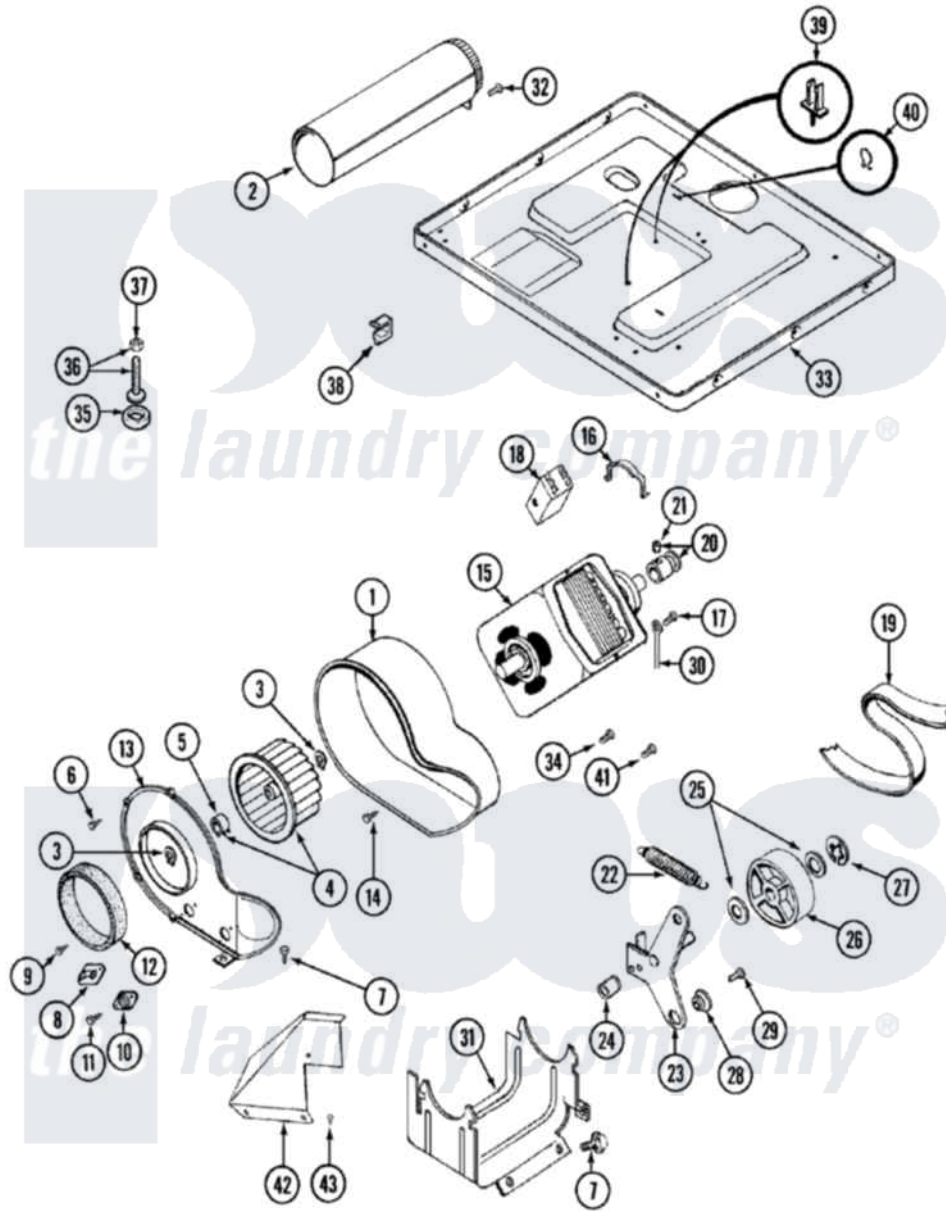

Maytag LDG6004AAW 07 - MOTOR DRIVE

Maytag [Residential Maytag LDG6004AAW Dryer Parts](#) Parts Diagram 07 - MOTOR DRIVE
 Click on the part number to view part

Item	Original Part Number	Replaced By	Status	Part Description
1	Y312893			Housing, Blower
2	Y303442			EXHAUST DUCT ASSEMBLY
3	410233	9703438		Ring-Retrn
4	Y303836			Blower Wheel Assembly And Clamp
5	312967			Clamp, Blower Housing
6	Y312961	W10116751		Screw
7	Y313561			Screw----NA
8	Y304475			Cycling Thermostat 140 Deg.
9	211294	90767		Screw, 8A X 3/8 HeX Washer Head Tapping
10	306604			Cut-Off, Thermal Part Not Used
11	314848	W10116760		Screw
12	Y312901			Seal, Housing Cover
13	314846			Cover, Blower Housing
14	Y310632	1163839		Screw

15	Y303358	W10410999	Motor-Drive
16	Y015825		Clip, Motor To Motor Support
17	910343	488234	Screw 8-32 X 1/4
18	Y303879		Switch, Motor External Start
"	Y303877		Not Available SWITCH, MOTOR EXTERNAL START No.303358-2, No.303358-4, 303358-7
"	306207		Not Available (PROD. No.303358-8 & No.303358-9)
19	Y312959		Poly "V" Belt For Tumbler
20	Y305185	6-3051850	Pulley- MO
21	Y053241		Set Screw, Motor Pulley
22	Y303945		IDLER SPRING ASSY. W/PLUG
23	Y303363	6-3033630	Idler Arm
24	Y313582	W10116756	Spacer
25	Y312527		Washer, Idler Shaft
26	Y303705	6-3037050	Pulley- ID
27	312958	354987	Ring, Retaining
28	Y312894	315772	Sleeve, Idler Arm
29	Y014874		Screw, Idler Arm And Sleeve
30	901220		Ground Wire
31	312897		Not Available SUPPORT, MOTOR
32	Y310632	1163839	Screw
33	Y305084		Base Assembly
34	211294	90767	Screw, 8A X 3/8 HeX Washer Head Tapping
35	Y314137		Foot, Rubber
36	Y305086		Adjustable Leg And Nut
37	Y052740	62739	Nut, Lock
38	Y310376		Clip, Door Switch Harness
39	315471	22003298	Retainer, Wire
40	410490		Spring, Retainer Wire Harness
42	315122		Not Available COVER, THERMOSTAT PART NOT USED (MDE ONLY)