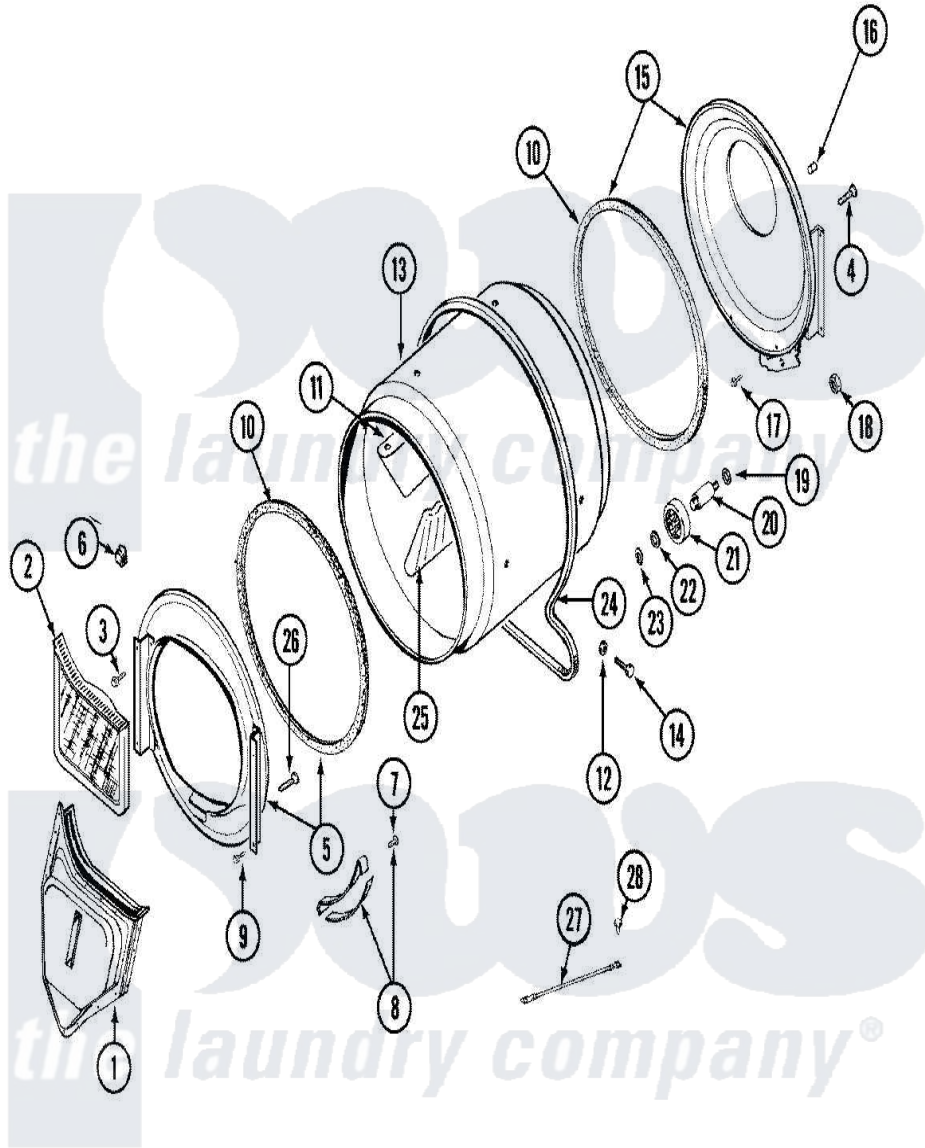

Maytag LDG6004AAW 08 - TUMBLER

Maytag Residential Maytag LDG6004AAW Dryer Parts Parts Diagram 08 - TUMBLER
 Click on the part number to view part

Item	Original Part Number	Replaced By	Status	Part Description
1	33001016			Outlet Duct Assembly
2	33001171	33002970		Lint Filte
3	313764		Not Available	SCREW
4	Y313561			Screw----NA
5	33001179			Front, Tumbler
6	Y310376			Clip, Door Switch Harness
7	210720			Rivet, Bearing To Tumbler Frmt
8	306508			Tumbler Bearing Kit ----W
9	Y310632	1163839		Screw
10	314820			Seal, Tumbler
11	33001012			Baffle
12	314158			Washer, Baffle To Tumbler
13	33001108		Not Available	DRYER TUMBLER, W/O BAFFLES
14	Y310759			Screw, Tumbler Baffles
15	33001178			Back, Tumbler
16	313915	31-3915		Tech Sheet

17	Y310632	1163839	Screw
18	312538	33001443	Nut, Hex
19	Y313347	312535	Washer, Vault Mounting Brk.
20	Y312948	6-3129480	Shaft- Tumbler
21	Y303373	12001541	Drum Roller/Washer Assembly--W
22	312535		Washer, Vault Mounting Brk.
23	410233	9703438	Ring-Retrn
24	Y312959		Poly "V" Belt For Tumbler
25	33001004		Baffle, Tall
26	Y314110	33002917	Screw, No.10-16
27	901220		Ground Wire
28	910343	488234	Screw 8-32 X 1/4