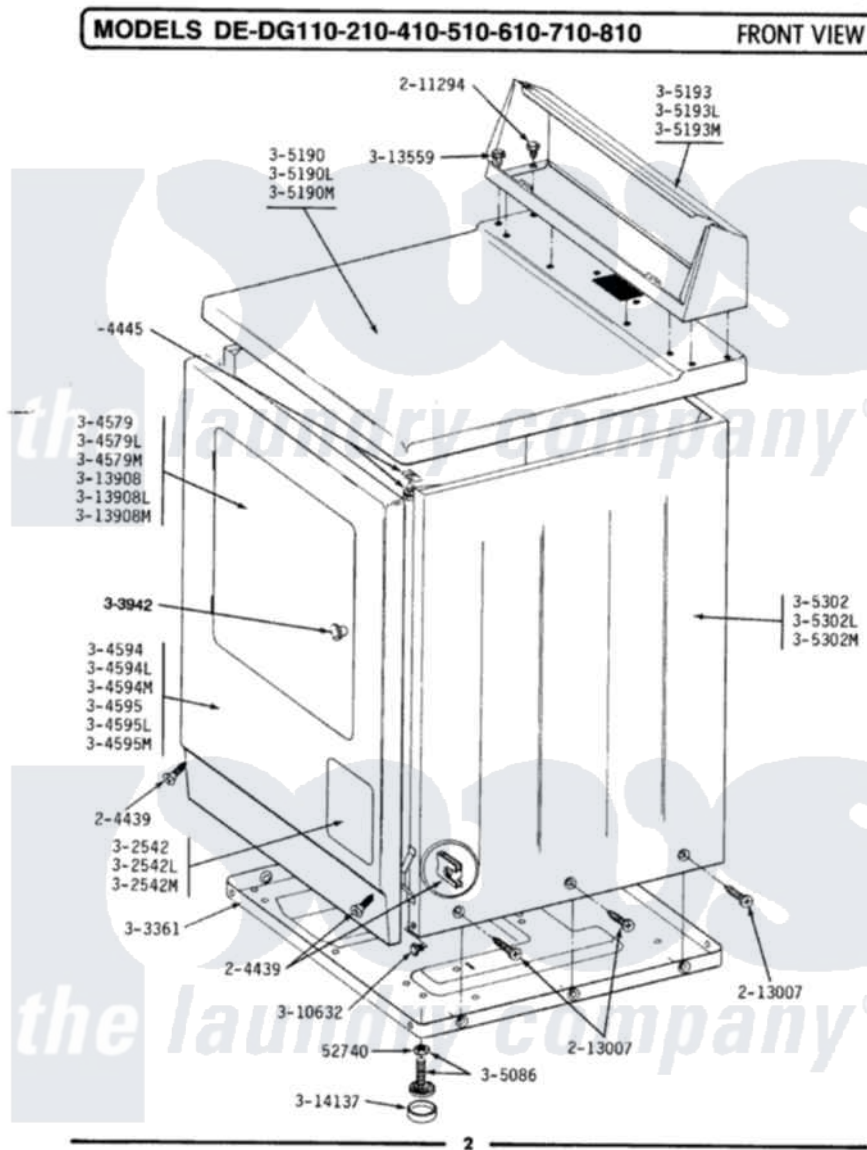

# Maytag LDG610 03 - FRONT VIEW

Maytag Residential Maytag LDG610 Dryer Parts Parts Diagram 03 - FRONT VIEW  
 Click on the part number to view part

Item	Original Part Number	Replaced By	Status	Part Description
1	Y052740	<a href="#">62739</a>		Nut, Lock
2	<a href="#">204439</a>			Screw And Fstner Assembly
3	<a href="#">204445</a>			Screw And Fastener Assembly
4	211294	<a href="#">90767</a>		Screw, 8A X 3/8 HeX Washer Head Tapping
5	<a href="#">213007</a>			Xfor Cabinet See Cabinet, Back
6	302542		Not Available	PART NOT USED. (DG ONLY)
7	302542L		Not Available	PART NOT USED. (DG ONLY)
8	302542M		Not Available	ACCESS DOOR-HARVEST WHEAT
9	Y303361		Not Available	BASE ASSY. (UPPER & LOWER)
11	304579L		Not Available	DOOR-ALMOND
14	304594L		Not Available	FRONT PANEL-ALMOND
16	304595	<a href="#">3369903</a>		Dishrack
17	304595L		Not Available	FRONT PANEL-ALMOND
18	304595M		Not Available	FRONT PANEL-HARVEST

18	<a href="#">304950M</a>	Not Available	WHEAT
19	<a href="#">Y305086</a>		Adjustable Leg And Nut
21	305190L	<a href="#">307104L</a>	Top Cover Assembly
24	<a href="#">305193L</a>		Console
27	305302L	Not Available	CABINET-ALMOND
29	303942	Not Available	KNOB AND SCREW
30	Y310632	<a href="#">1163839</a>	Screw
31	<a href="#">Y313559</a>		Screw
33	313908L	Not Available	DOOR PANEL-ALMOND
35	<a href="#">Y314137</a>		Foot, Rubber