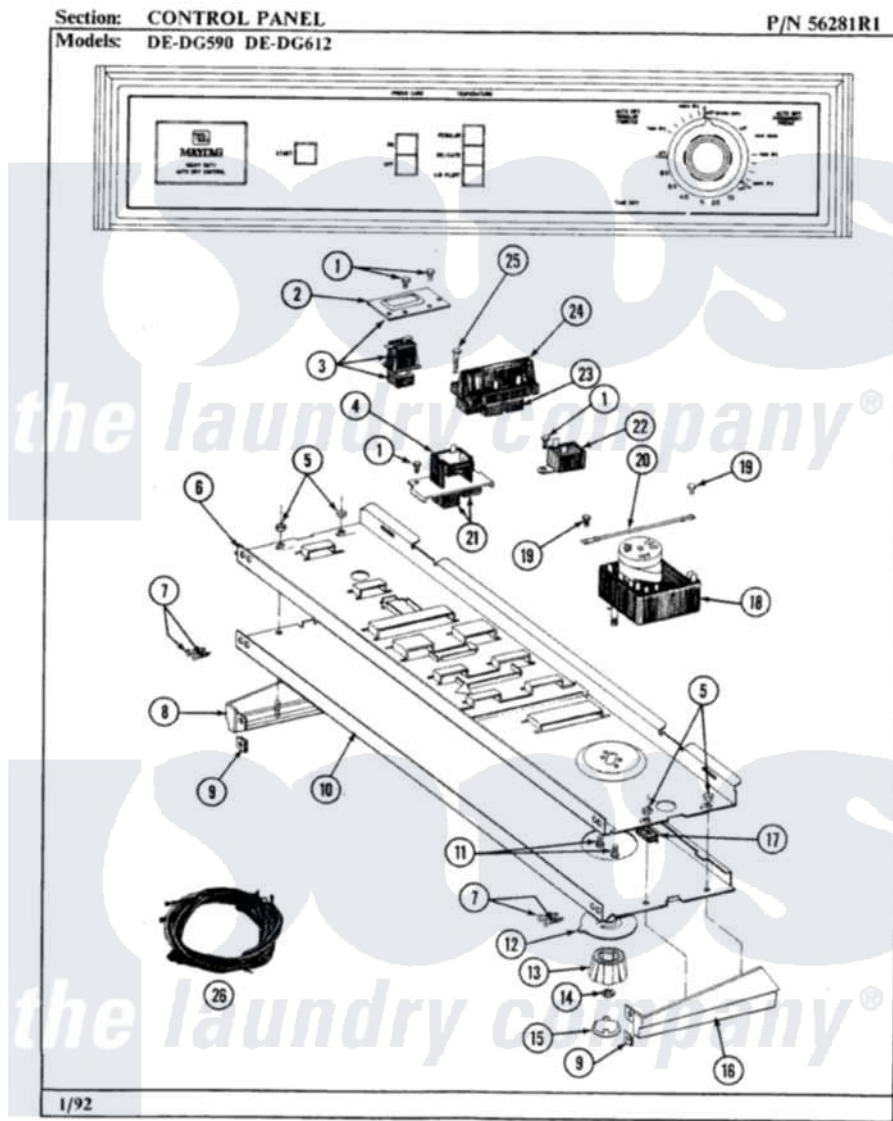

# Maytag LDG612 01 - CONTROL PANEL

18

Maytag [Residential Maytag LDG612 Dryer Parts](#) Parts Diagram 01 - CONTROL PANEL  
Click on the part number to view part

Item	Original Part Number	Replaced By	Status	Part Description
1	211168	<a href="#">W10139210</a>		Screw, 8-18 X 5/16
2	314177		Not Available	BRACKET FOR START SWITCH
3	<a href="#">306533</a>			Switch, Push/To/Start W/Bkt
4	305950		Not Available	DRYNESS-PRESS CARE SWITCH
5	<a href="#">214872</a>			Palnut, End Cap Note: Nut, Lamp Holder
6	<a href="#">314184</a>			Back Up Plate
7	<a href="#">210932</a>			Screw, No.8 X 9/16 Ctsk Note: Screw, Inlet Duct
8	<a href="#">214815</a>			End Cap F/Control Panel-LH
9	<a href="#">214894</a>			Fastener, End Cap
10	305885	<a href="#">306385</a>		Control Panel
"	<a href="#">306385</a>			Control Panel
11	910708	<a href="#">488234</a>		Screw 8-32 X 1/4
12	314422	<a href="#">33001500</a>		Dial, Timer Indicator
13	<a href="#">314421</a>			Knob For Timer

14	<a href="#">312273</a>		Nut, Control Knob
15	215164	Not Available	CAP FOR KNOB
16	<a href="#">214816</a>		End Cap F/Control Panel-RH
17	<a href="#">214897</a>		Pad, Control Panel
18	<a href="#">305207</a>		Timer
19	211294	<a href="#">90767</a>	Screw, 8A X 3/8 HeX Washer Head Tapping
20	<a href="#">204807</a>		Ground Wire, Supp. Plte To Top Cover
21	<a href="#">215210</a>		Button For Switch
22	305205	<a href="#">694419</a>	Mini-Buzzer
23	<a href="#">215211</a>		Button For Switch
24	305958	Not Available	TEMPERATURE SWITCH
25	213117	<a href="#">67006908</a>	Screw, Ice Rack
26	305346	Not Available	MAIN WIRE HARNESS
"	306181	Not Available	WIRE HARNESS